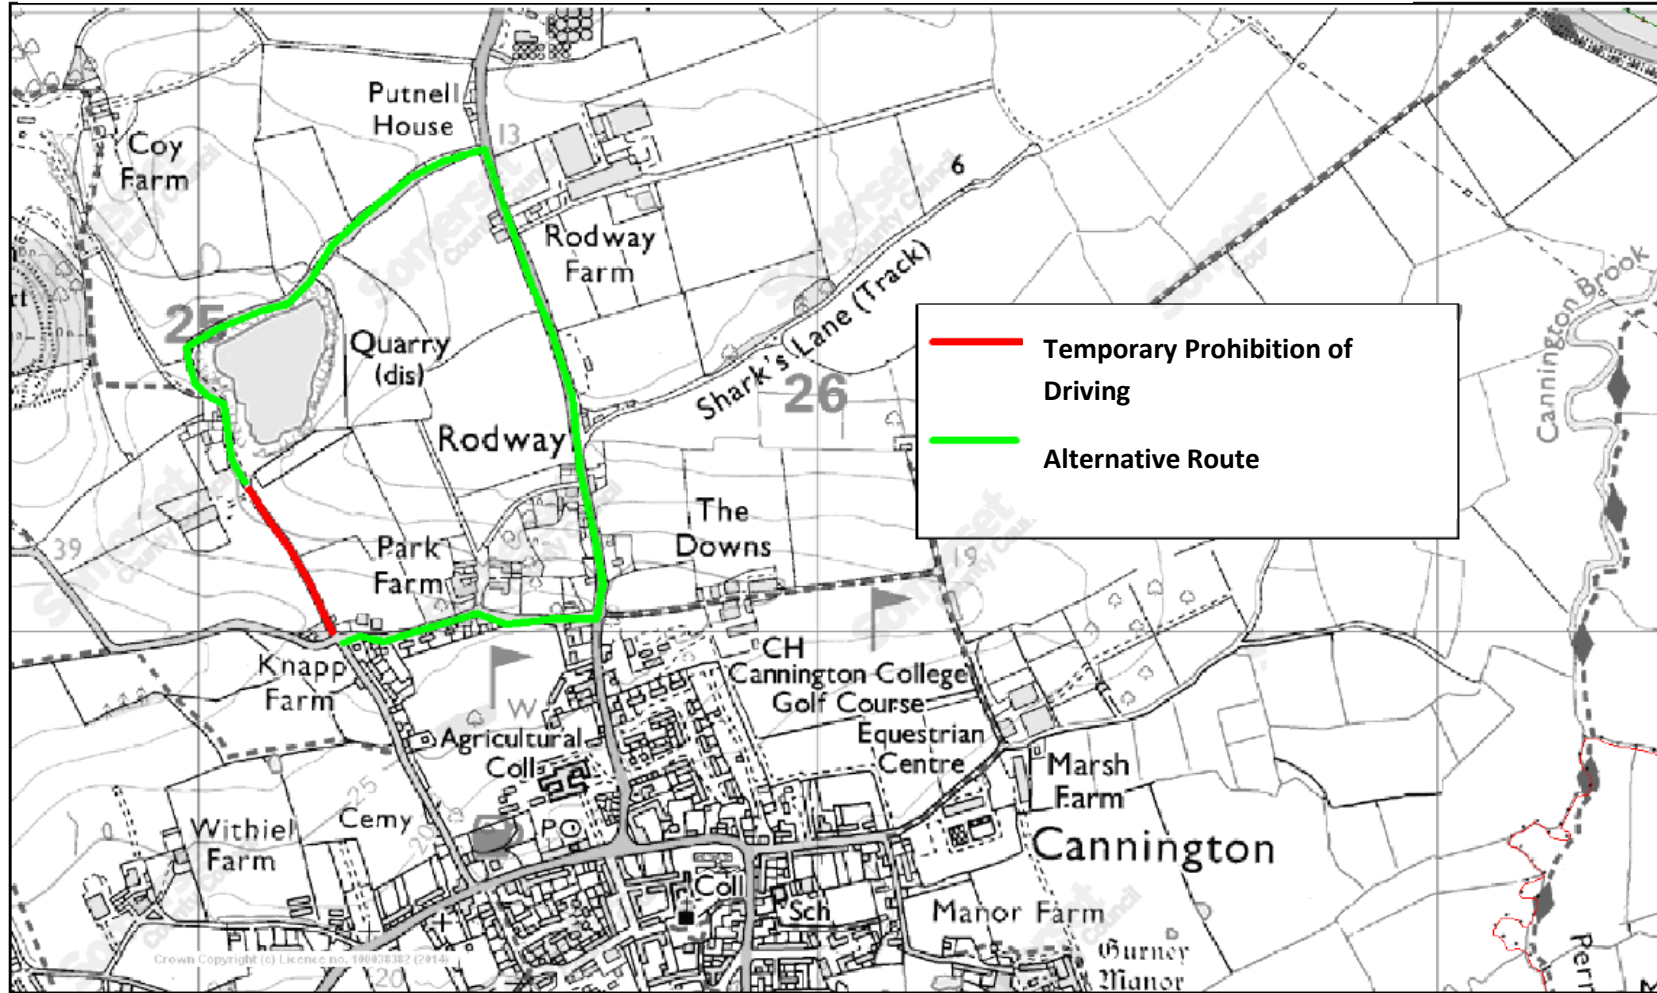

Plan to show Temporary Prohibition of Driving in Stradlings Hill (Part) Cannington

— Temporary Prohibition of Driving
— Alternative Route

© Crown Copyright and Database Right (2014).
Ordnance Survey 100038382
© SERC (2012) © GeoPerspectives

Date 21/4/2015
Scale 1/10000
Centre = 326036 E 140211 N