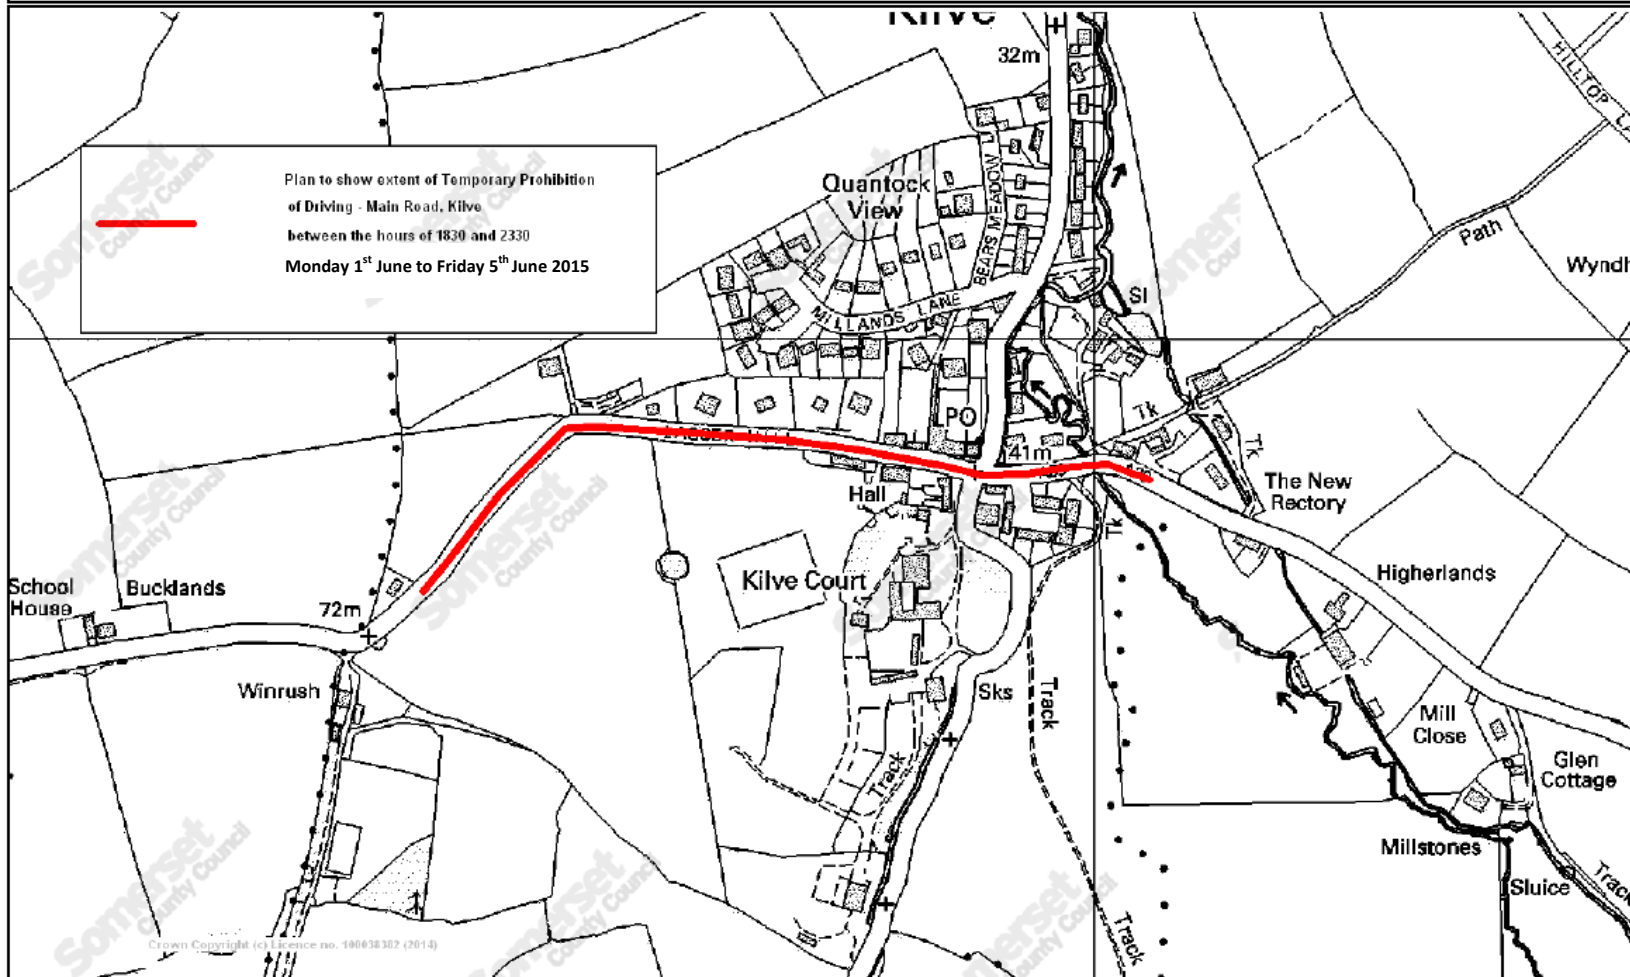

Plan to show extents of Prohibition of Driving, Main Road, Kilve - 1st June – 5th June 2015

© Crown Copyright and Database Right (2014).
Ordnance Survey 100038382

© SERC (2012) © GeoPerspectives

Date 30/4/2015

Scale 1/5000

Centre = 314774 E 142871 N