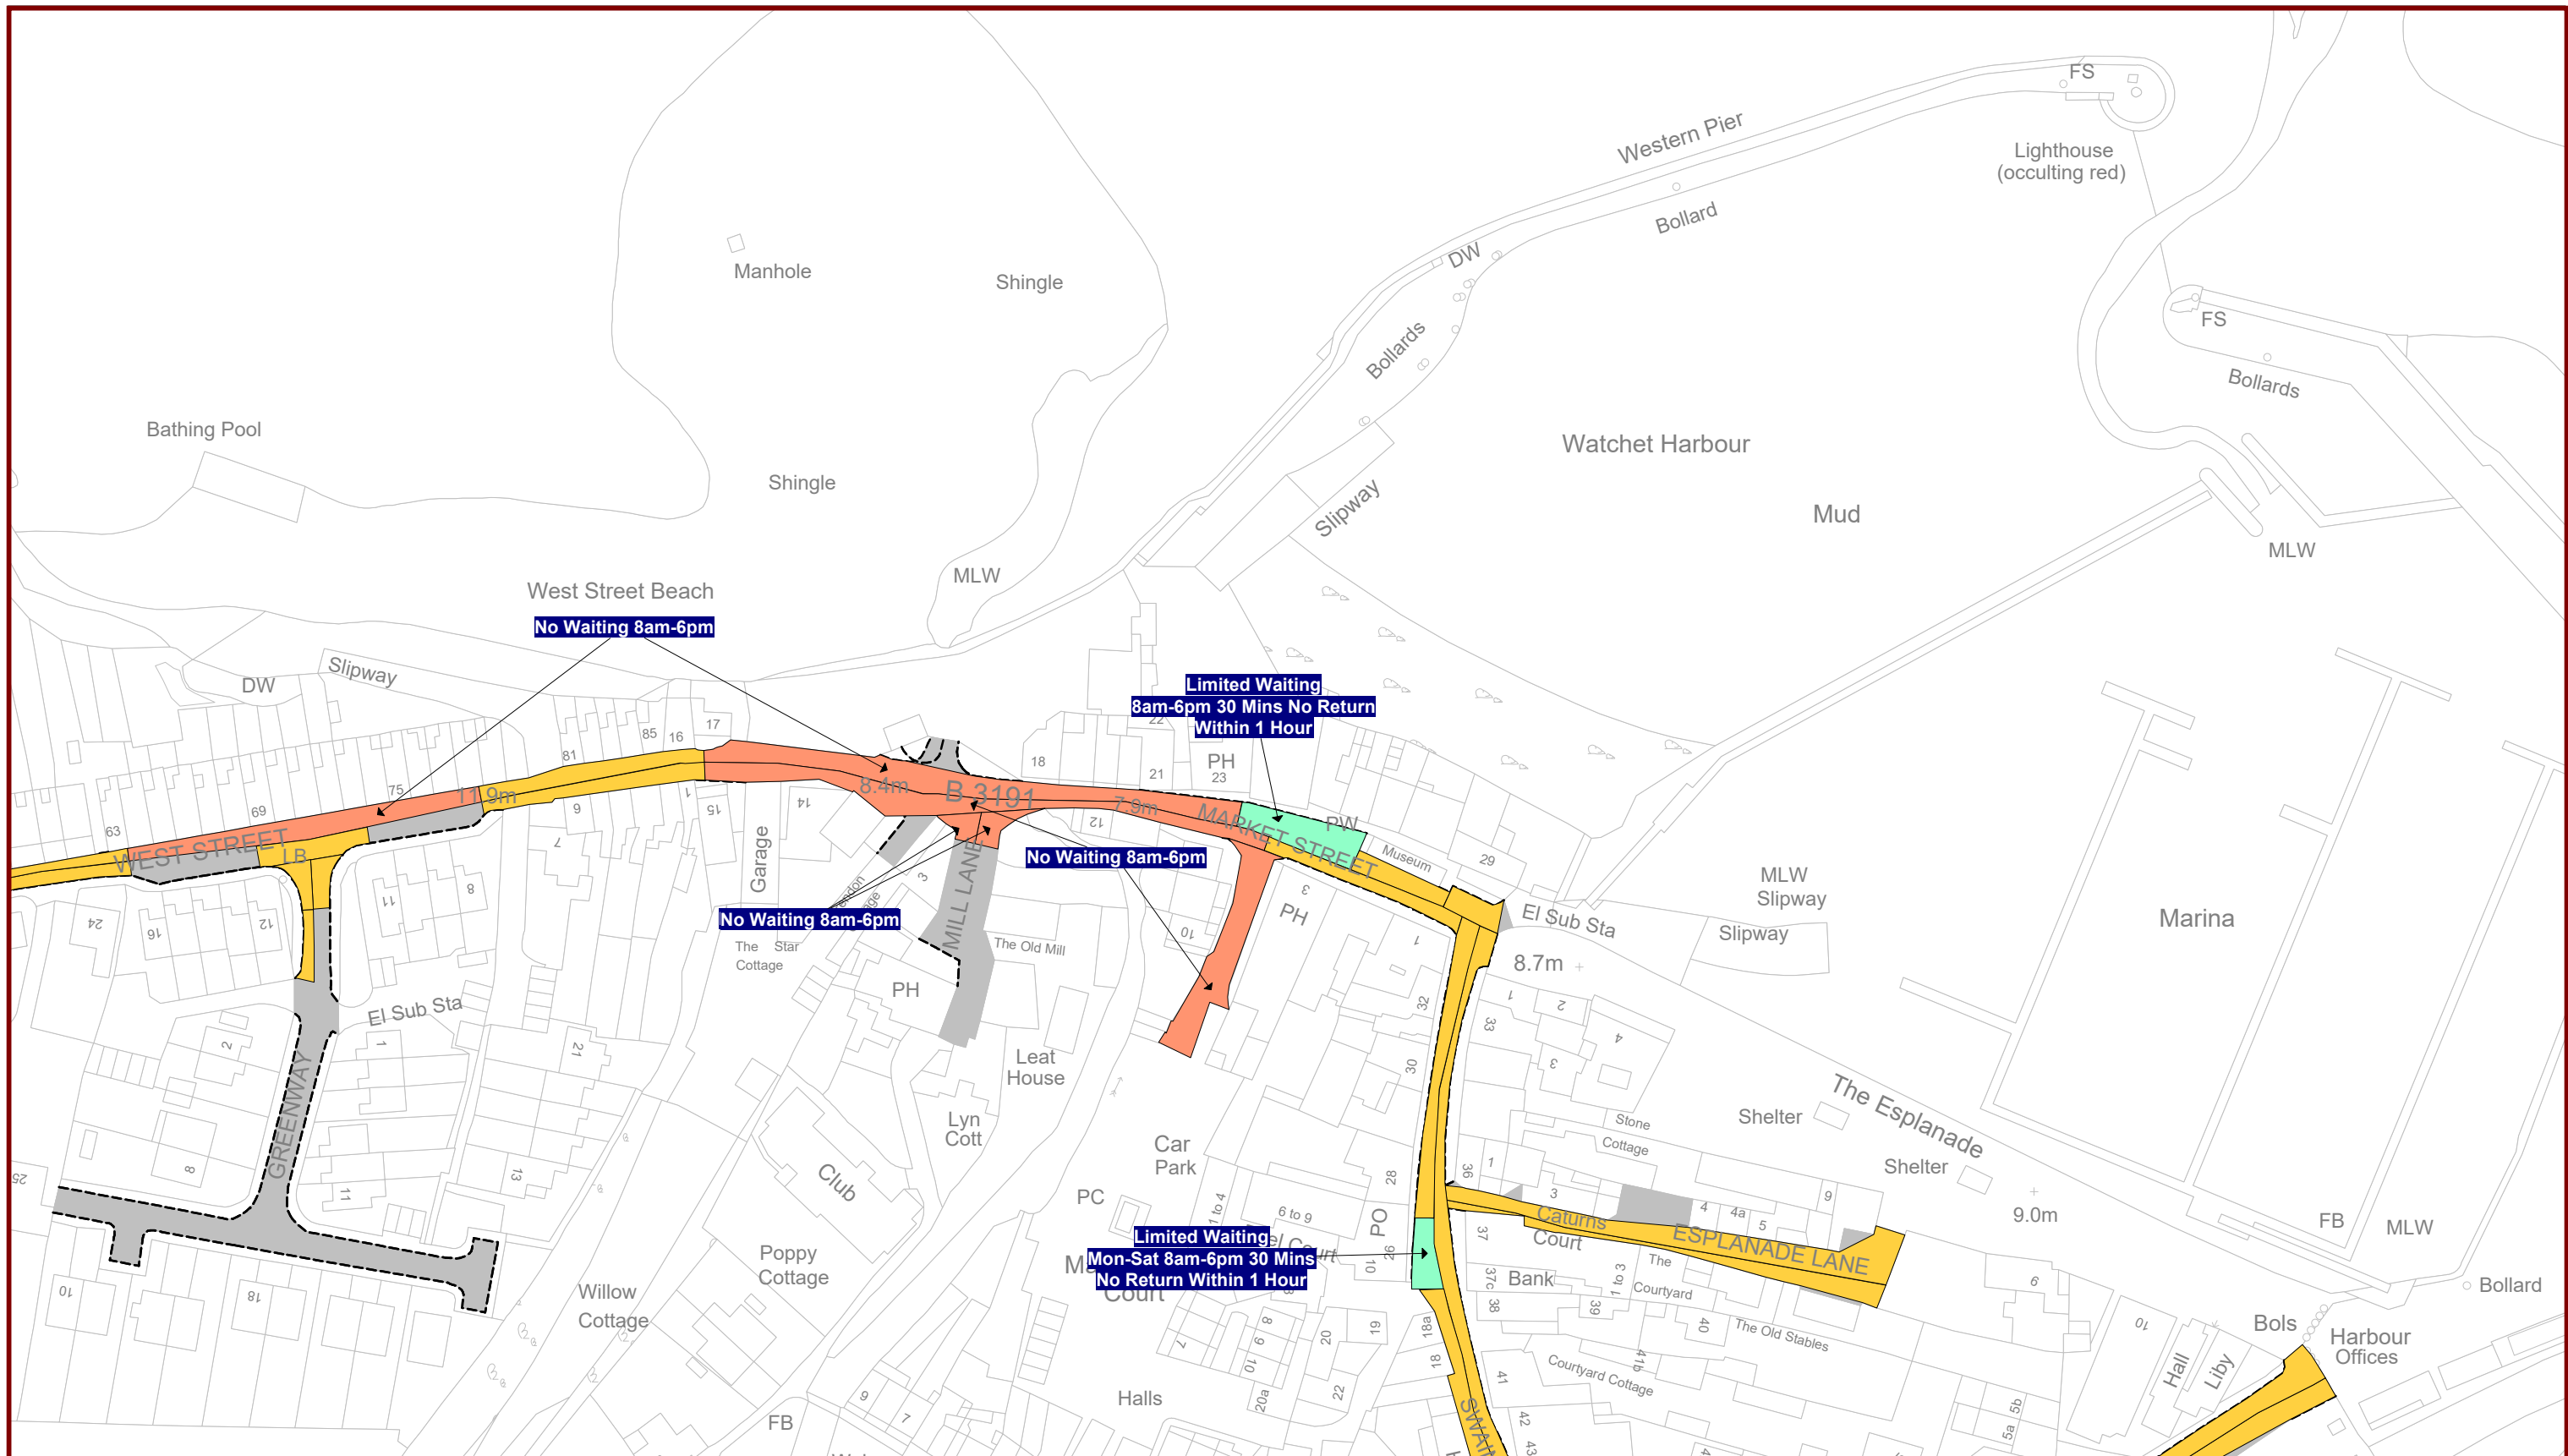

This map is based upon Ordnance Survey material with the permission of Ordnance Survey on behalf of HMSO Crown copyright and database right (2016). All rights reserved. Licence number 100038382.

Key to TRO Restriction Types

	No Waiting At Any Time		Loading Only		Multiple Restrictions
	No Waiting		Limited Waiting		
	No Waiting At Any Time / No Loading At Any Time		Disabled Badge Holders Only		
	No Waiting At Any Time / No Loading		Payment Parking		
	No Waiting / No Loading		Resident Permit Holders Only		
	No Stopping		24 Hour Clearway		

SCALE	1 : 1250 at A3
DATE	30/09/2016
MAP	Tile Ref: BK90

Somerset County Council
 County Hall Taunton
 Somerset TA1 4DY

WWW.SOMERSET.GOV.UK

THE COUNTY OF SOMERSET - PROHIBITION AND RESTRICTION OF STOPPING, WAITING, LOADING AND UNLOADING AND ON-STREET PARKING WEST SOMERSET ORDER 2012 (AMENDMENT NO 4) ORDER 2016