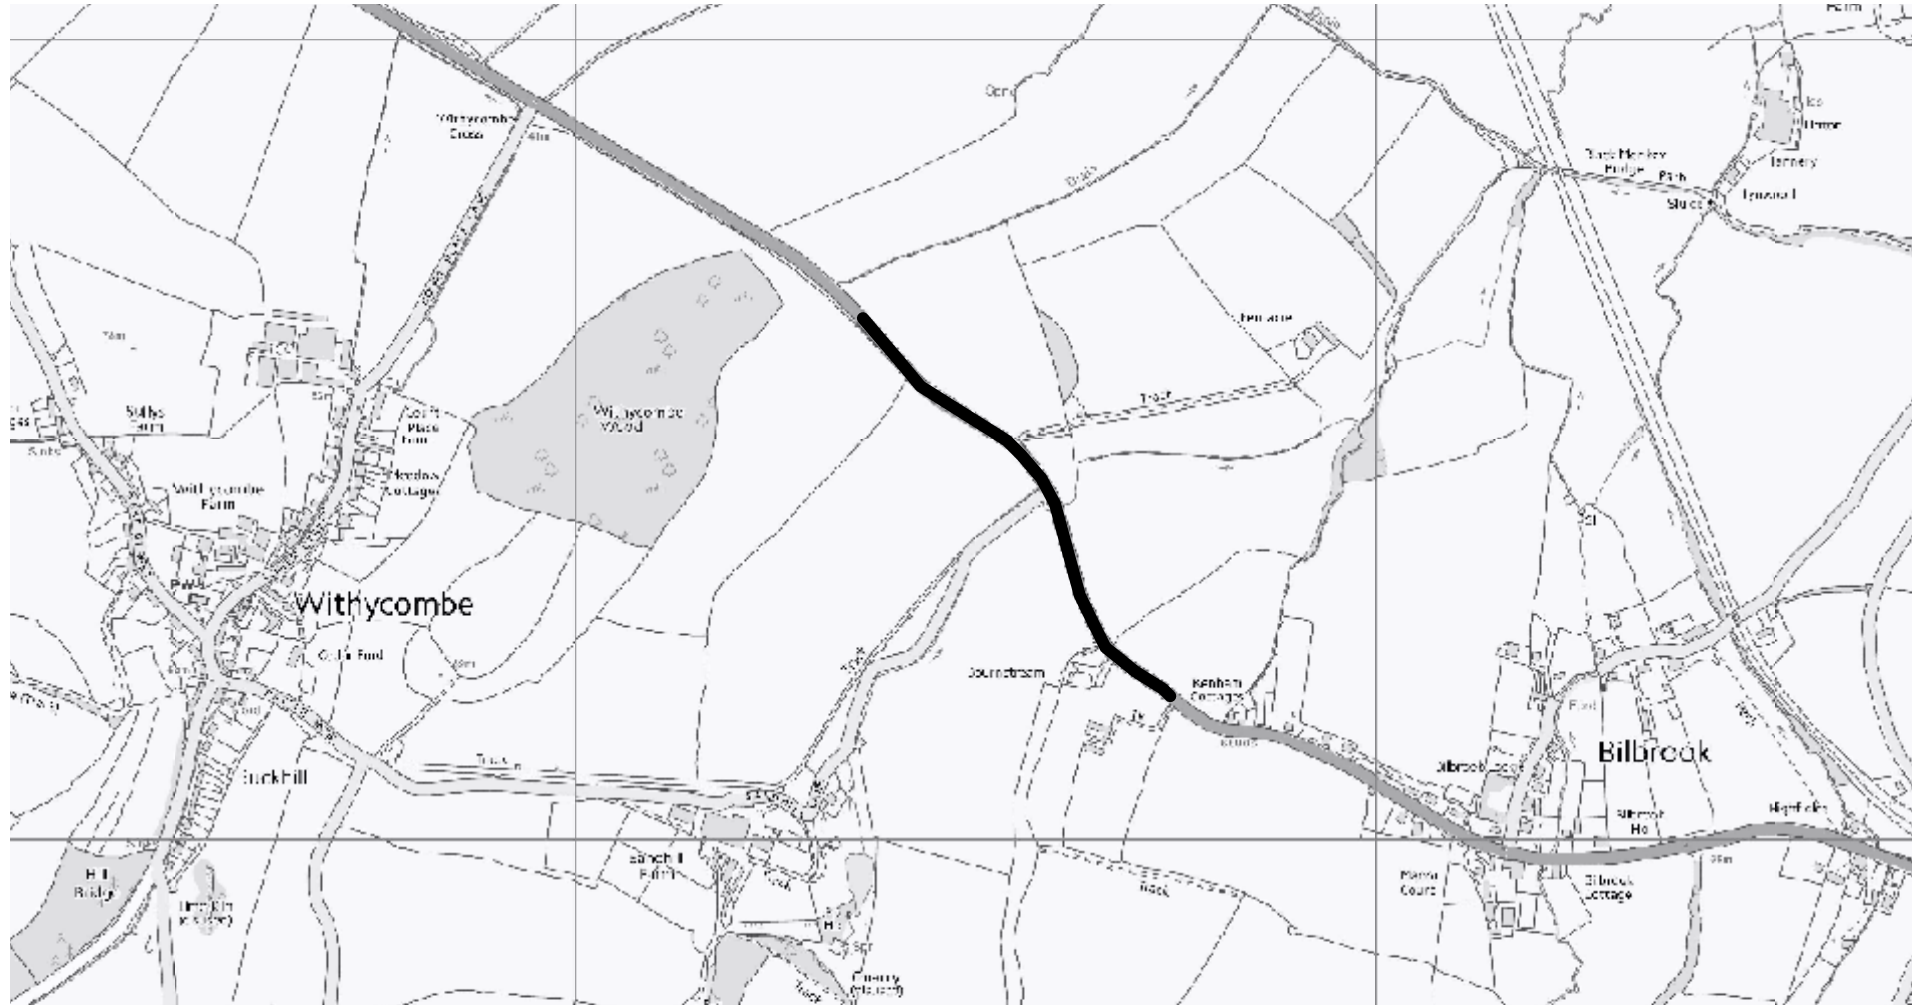

SOMERSET COUNTY COUNCIL  
intranet MAPPING

### Resurfacing A39 Minehead to Williton Road Old Cleeve / Withycombe A39570/560

Scale - 1:8,928.132  
Easting: 302484, Northing: 141418

Somerset County Council 100038382 (2016) Crown Copyright