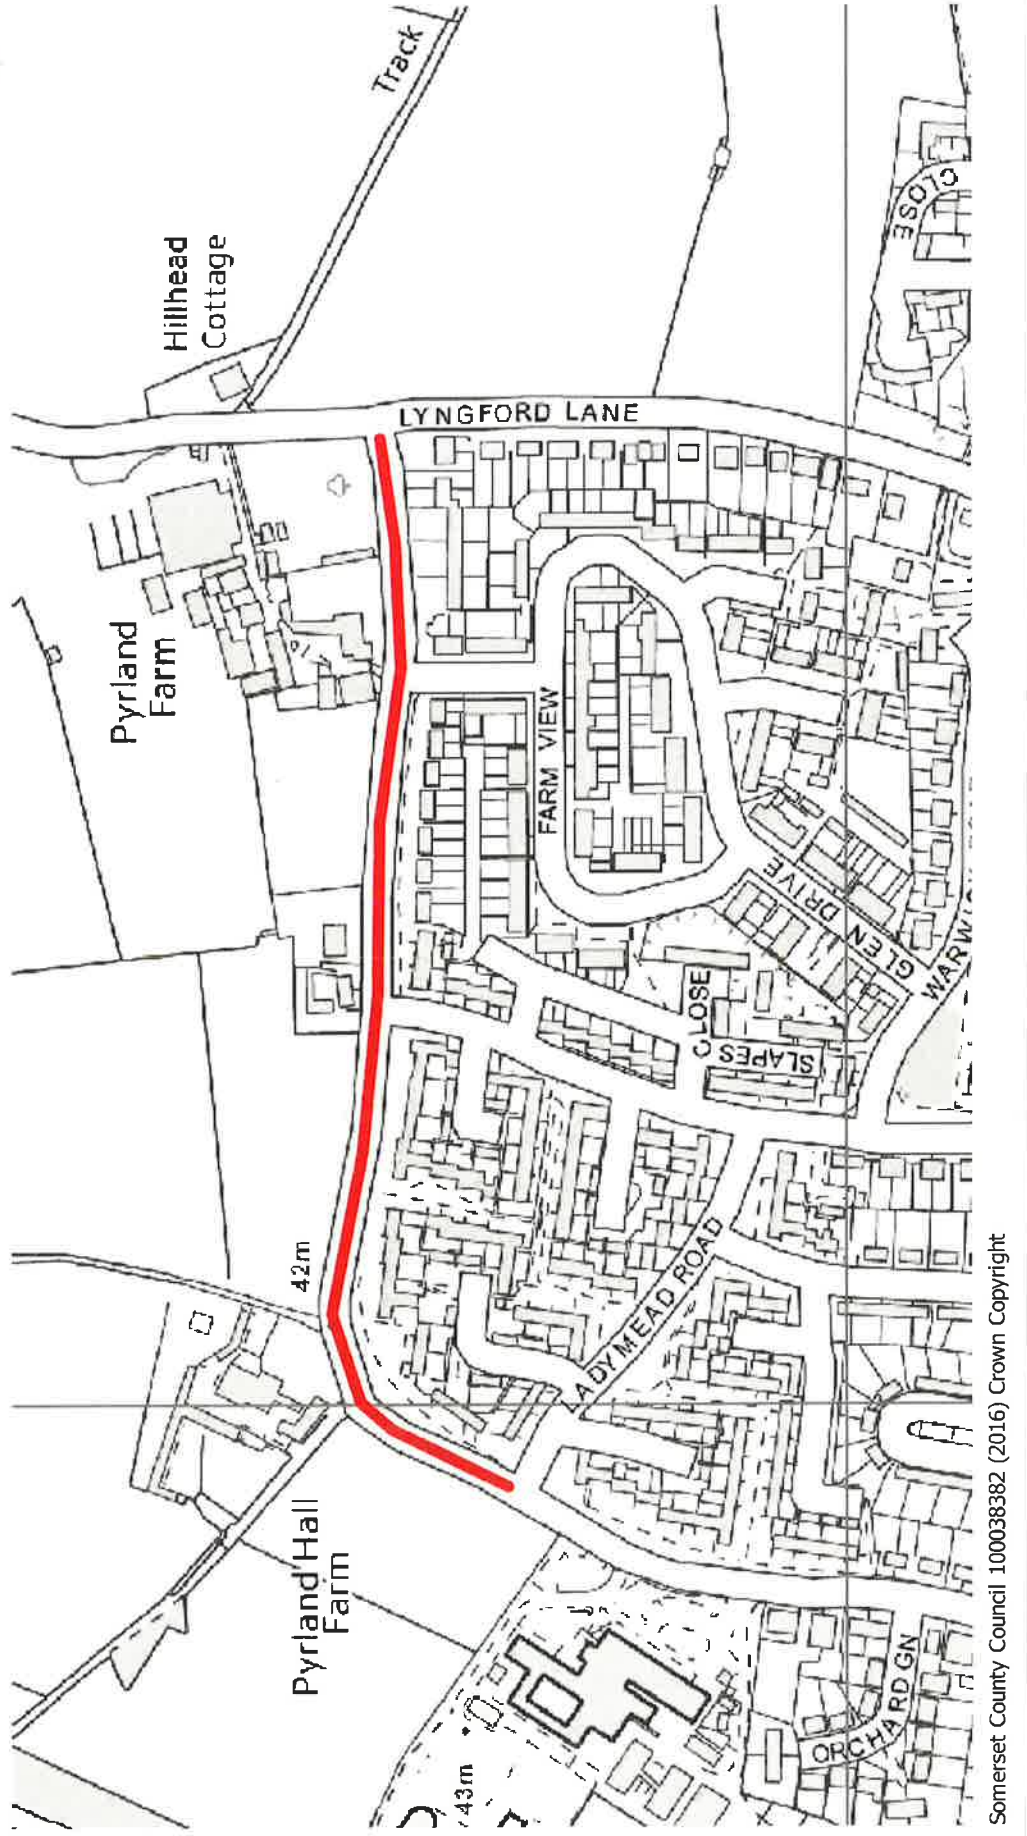

SOMERSET COUNTY COUNCIL
intranet MAPPING

Hestercombe Humdinger 2017 Cheddon Road

Scale - 1:3,571.253

Easting: 323255, Northing: 127185

Somerset County Council 100038382 (2016) Crown Copyright