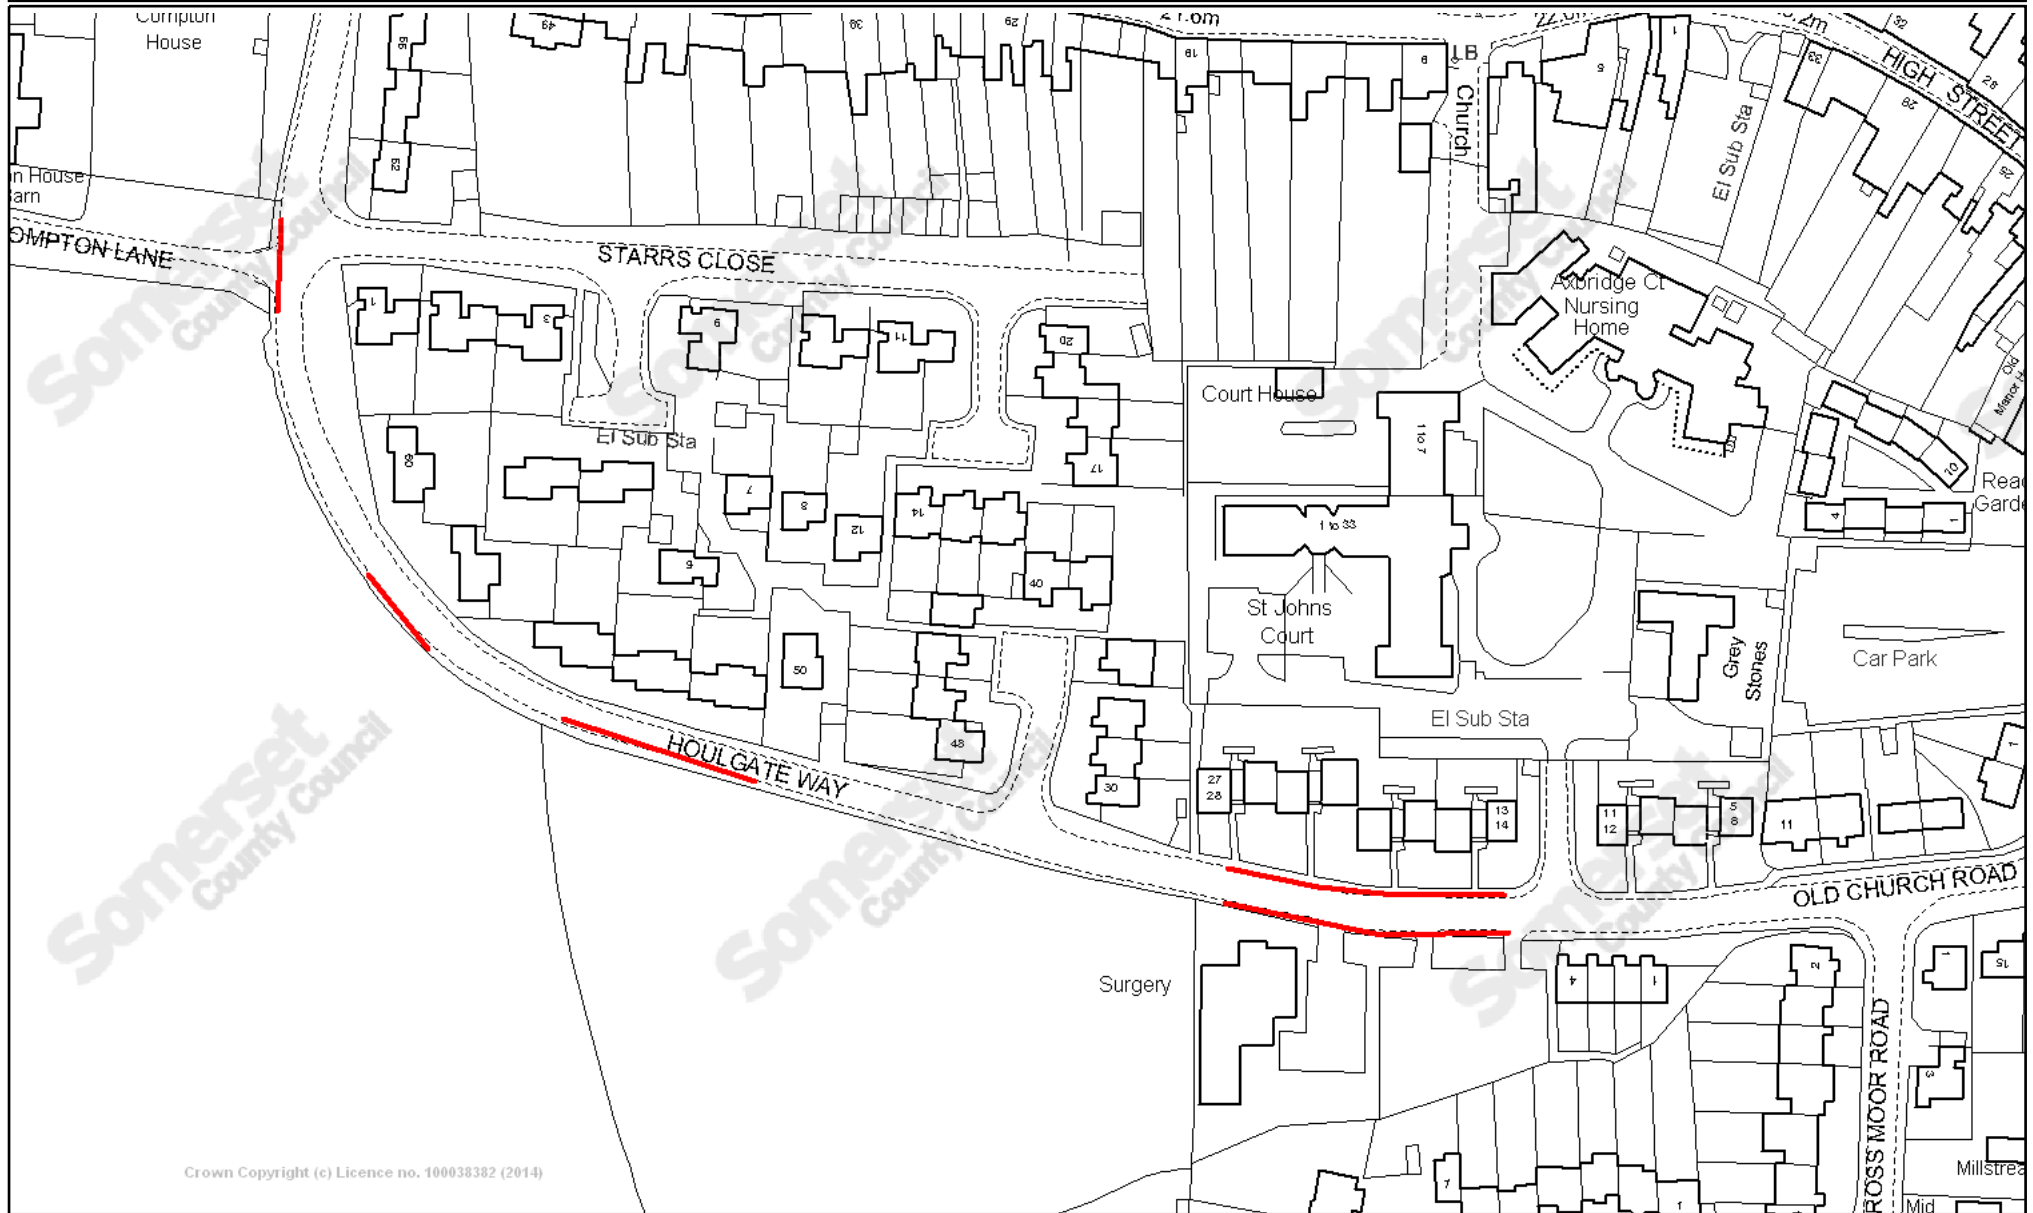

# Houlgate Way, Axbridge - Proposed Double Yellow Lines shown in Red

Crown Copyright (c) Licence no. 100038382 (2014)

© Crown Copyright and Database Right (2014).  
Ordnance Survey 100038382

© SERC (2012)    © GeoPerspectives

Date 21/4/2015

Scale 1/1468

Centre = 342798 E 154488 N