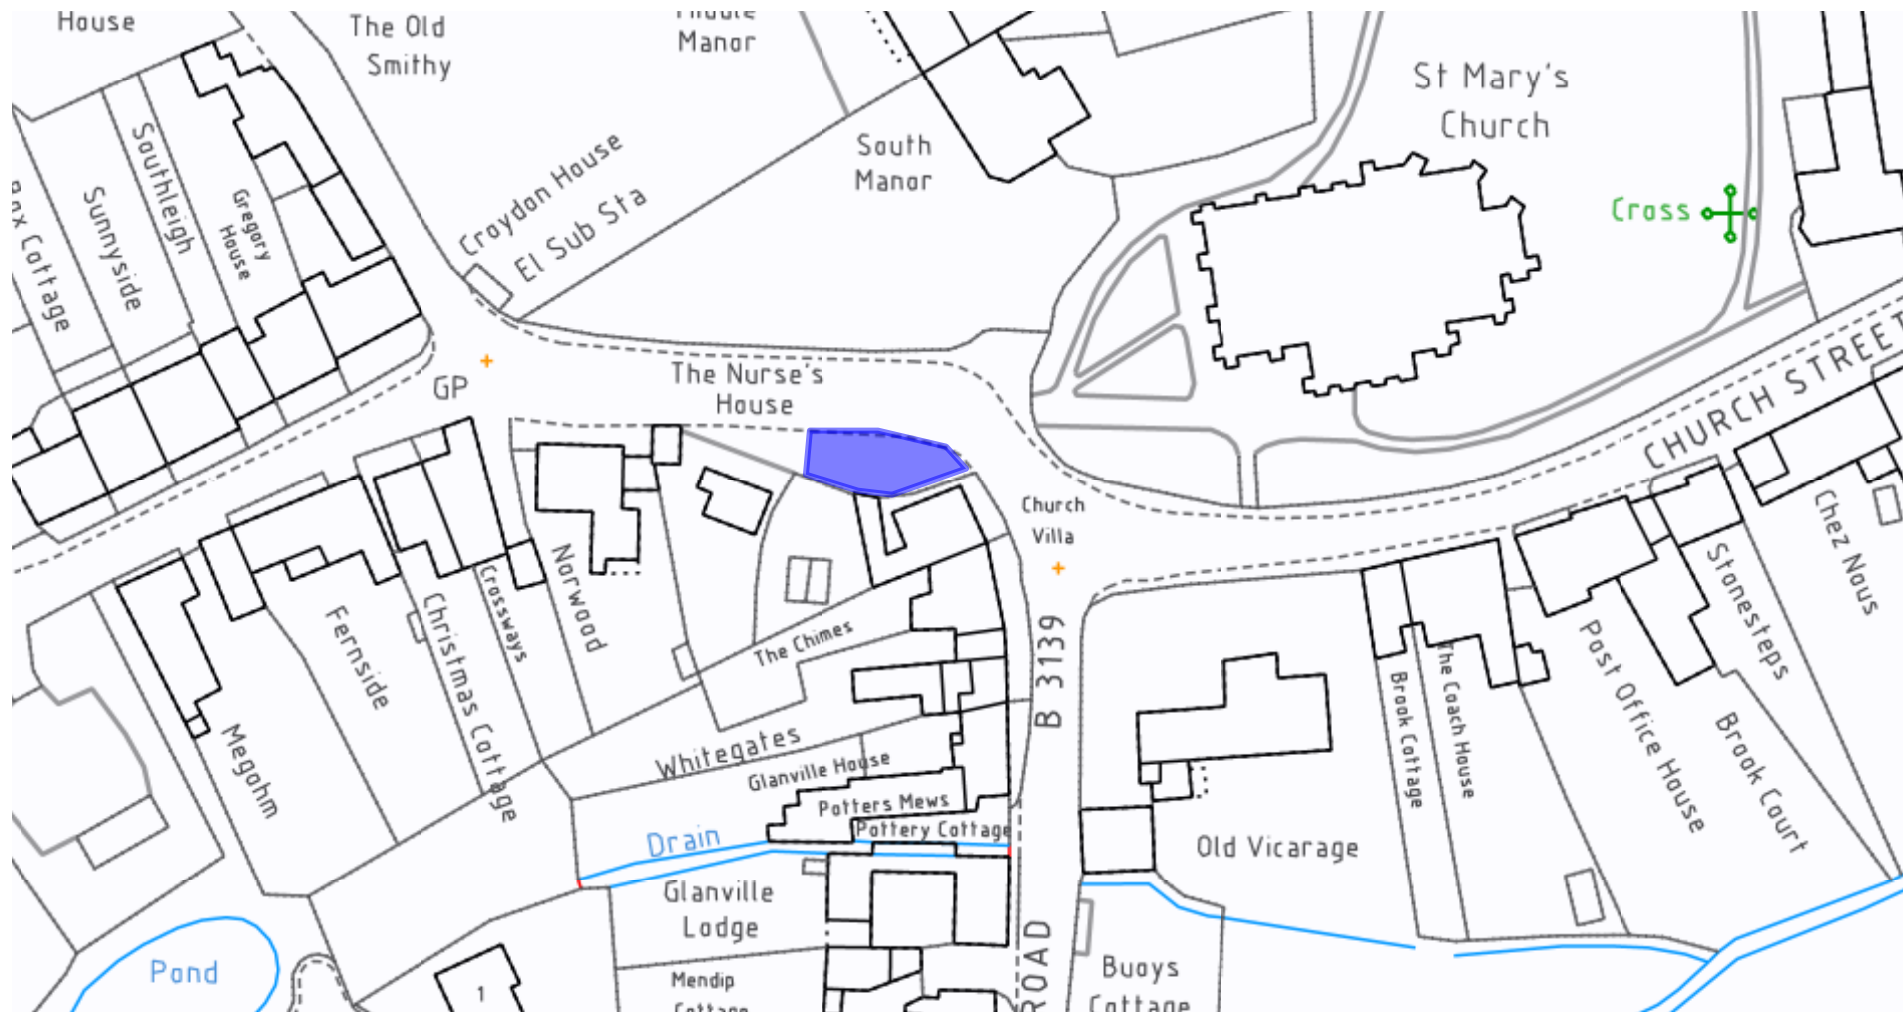

SOMERSET COUNTY COUNCIL

intranet MAPPING

B3139 CHURCH STREET, WEDMORE -  
INTRODUCE 9AM-7PM 2 HOURS/2 HOURS

Scale - 1:892.813  
Easting: 343418, Northing: 147896

Introduce 2 Hr  
Limited Waiting  
9am-7pm