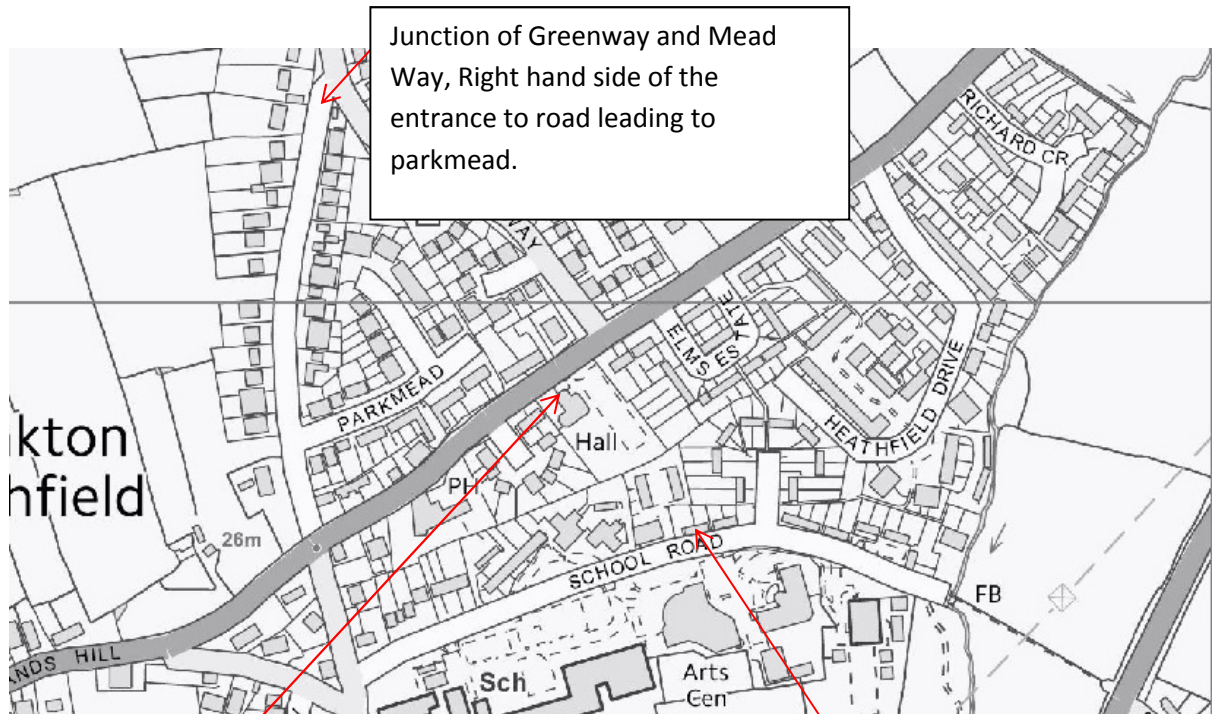

Corner of Arundells Way and Hyde Lane notice board

Crech St Michael Village Hall

The wall next to the phone box on St Michaels Road

Crown Copyright 2016. All rights reserved. 100038382.

Farriers Green notice board, left hand side of the road, 100 yards up from the entrance to Farriers Green

Noticeboard found by the play park in St Quentin's Park

Village Hall notice board.

Village noticeboard outside of the shop on the wall.

Village Noticeboard on The Street right hand side when travelling toward the Church.

In addition to the noticeboards highlighted above there were also posters placed in the following:

- ASDA
- Tesco
- Sainsbury's Hankridge
- Monkton Elm Garden Centre
- Taunton Dean Borough Council, Deane House
- Morrison's Supermarket