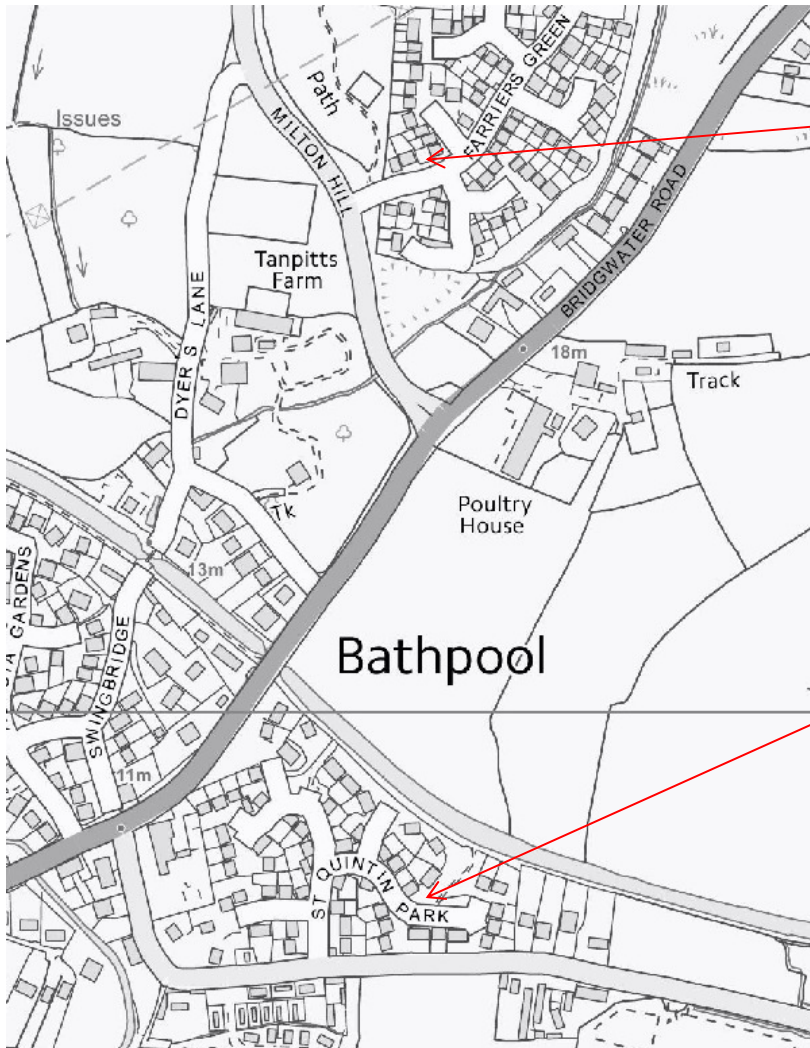

Farriers Green notice board, left hand side of the road, 100 yards up from the entrance to Farriers Green

Noticeboard found by the play park in St Quentin's Park