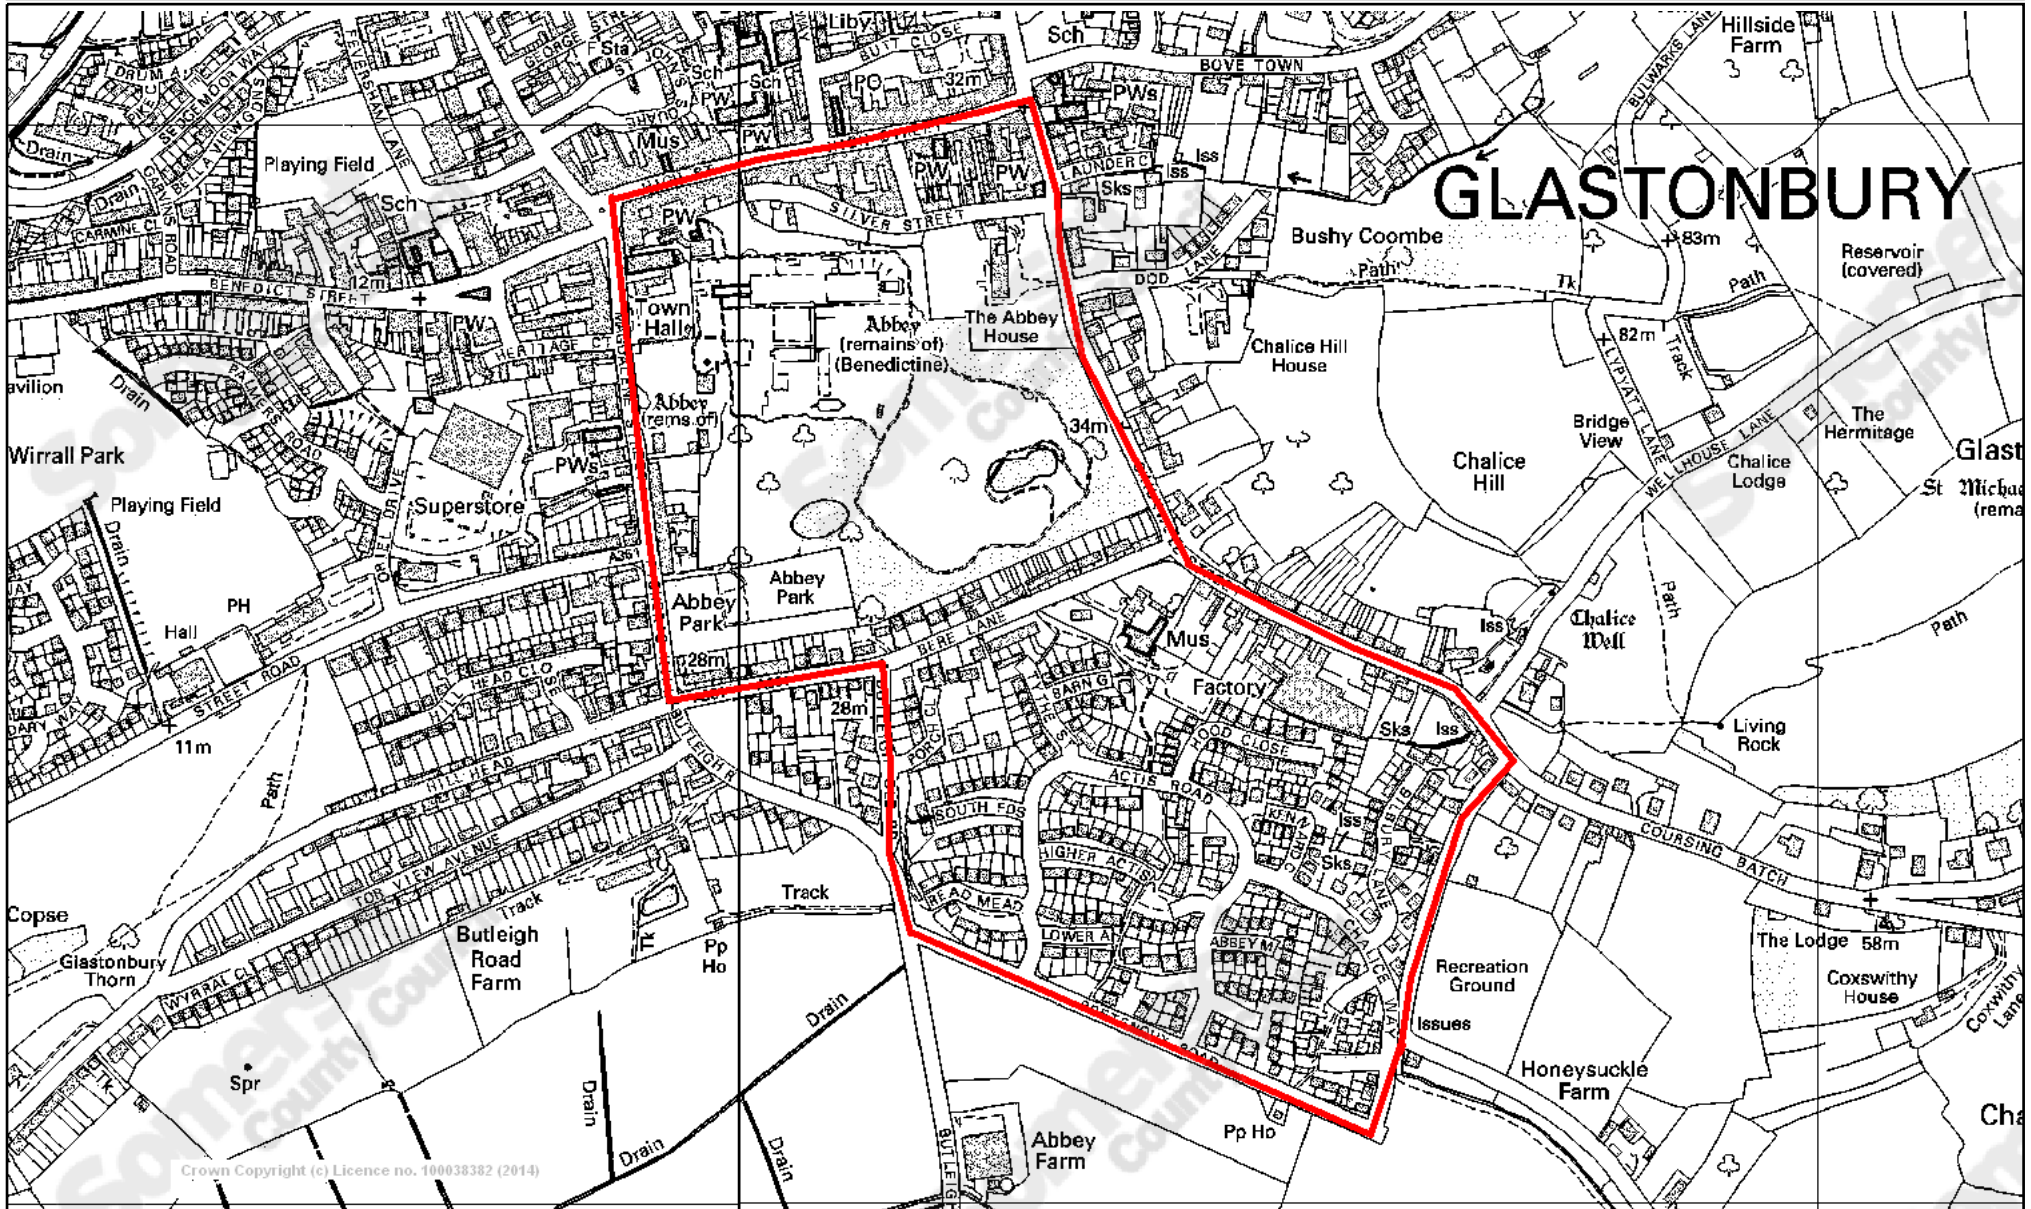

Glastonbury Road Run 3 km route

© Crown Copyright and Database Right (2014).
Ordnance Survey 100038382

© SERC (2012) © GeoPerspectives

Date 22/1/2015

Scale 1/7000

Centre = 350255 E 138547 N