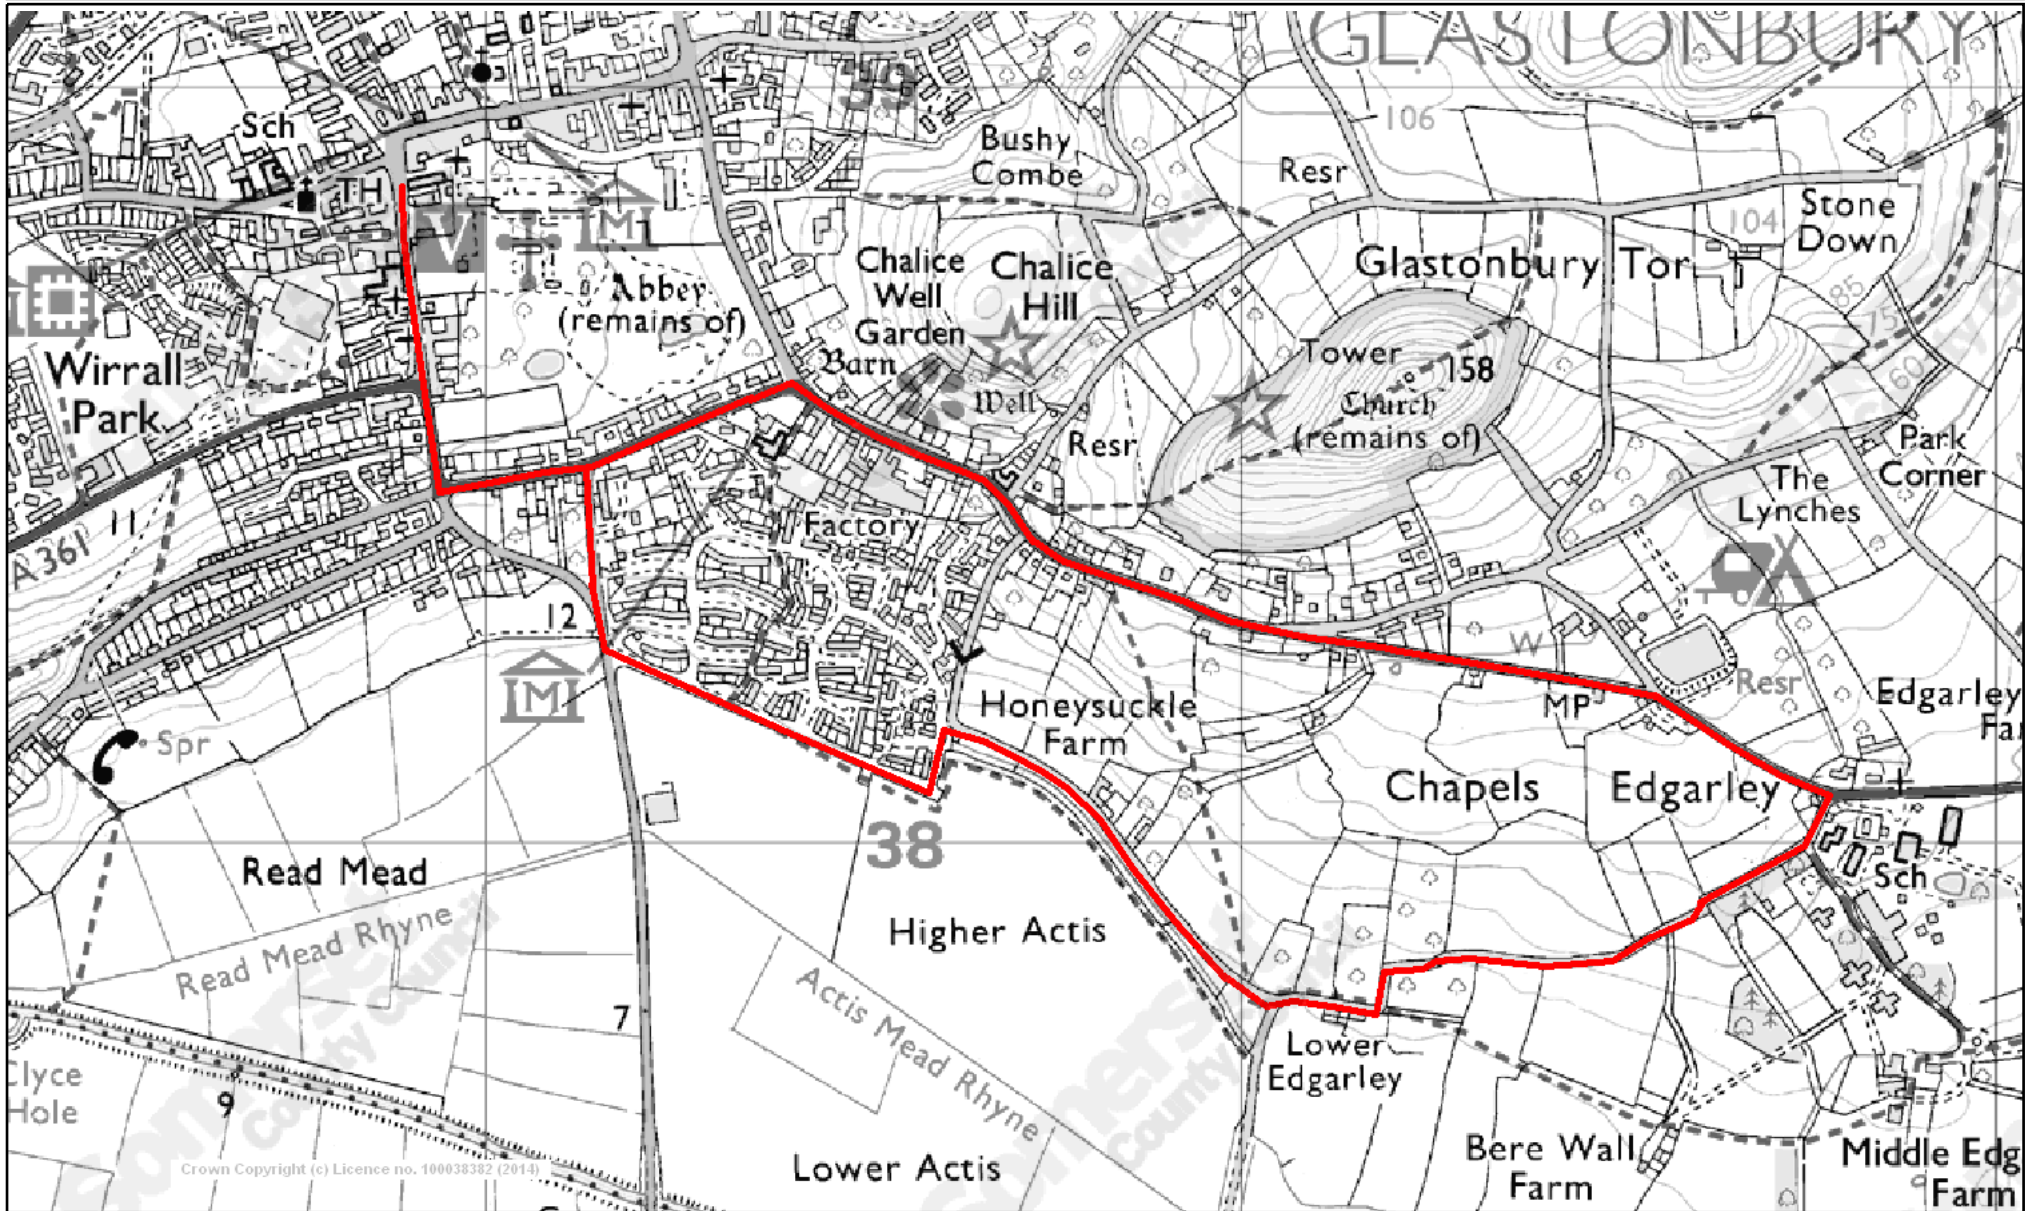

# Glastonbury Road Run 5km route

Crown Copyright (c) Licence no. 100038382 (2014)

© Crown Copyright and Database Right (2014).  
Ordnance Survey 100038382

© SERC (2012)    © GeoPerspectives

Date 22/1/2015

Scale 1/10000

Centre = 350702 E 138305 N