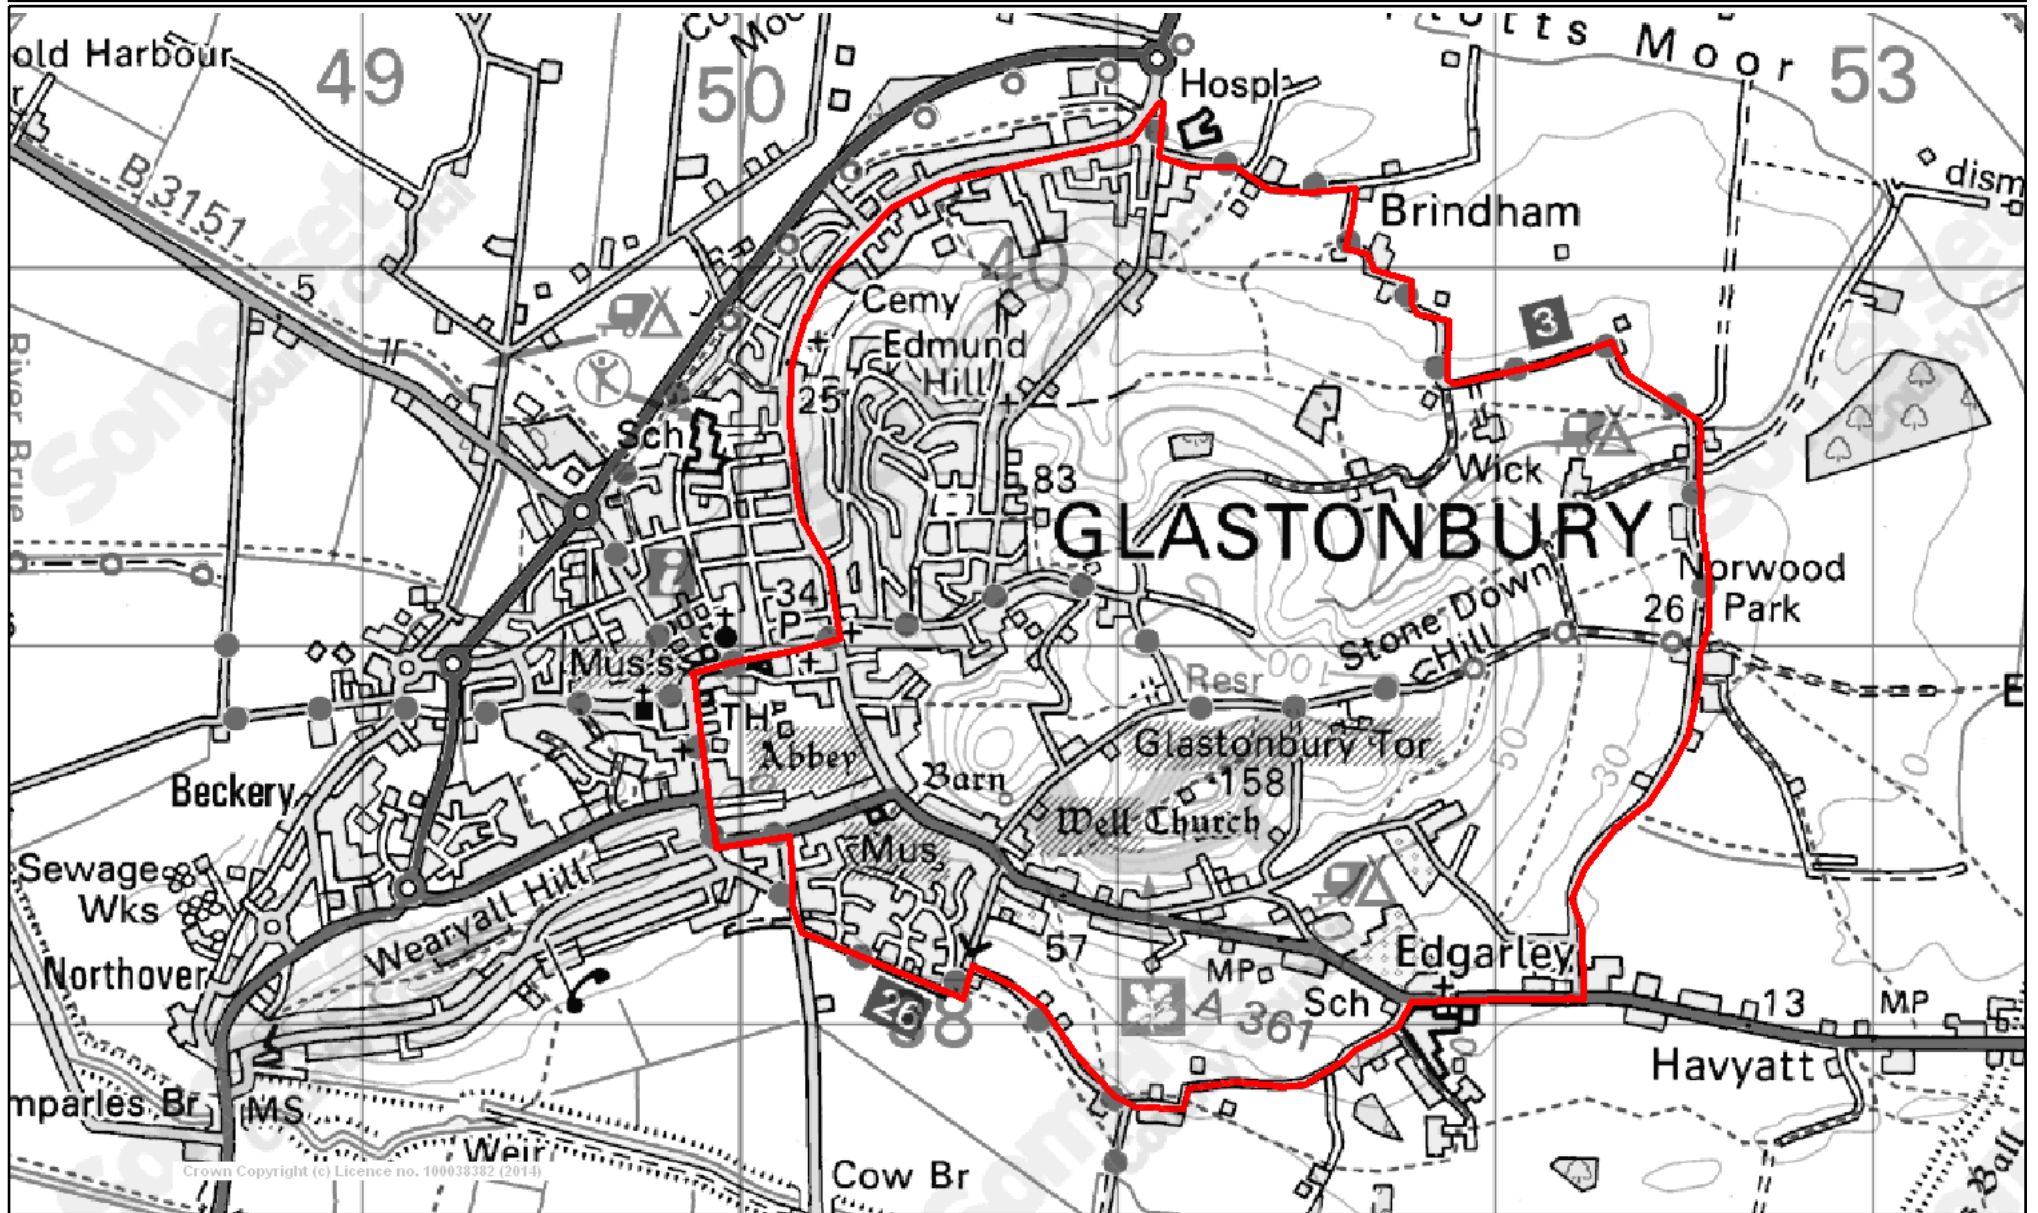

Glastonbury Road Run 10 km Route

© Crown Copyright and Database Right (2014).
Ordnance Survey 100038382

© SERC (2012) © GeoPerspectives

Date 22/1/2015

Scale 1/20000

Centre = 350735 E 139085 N