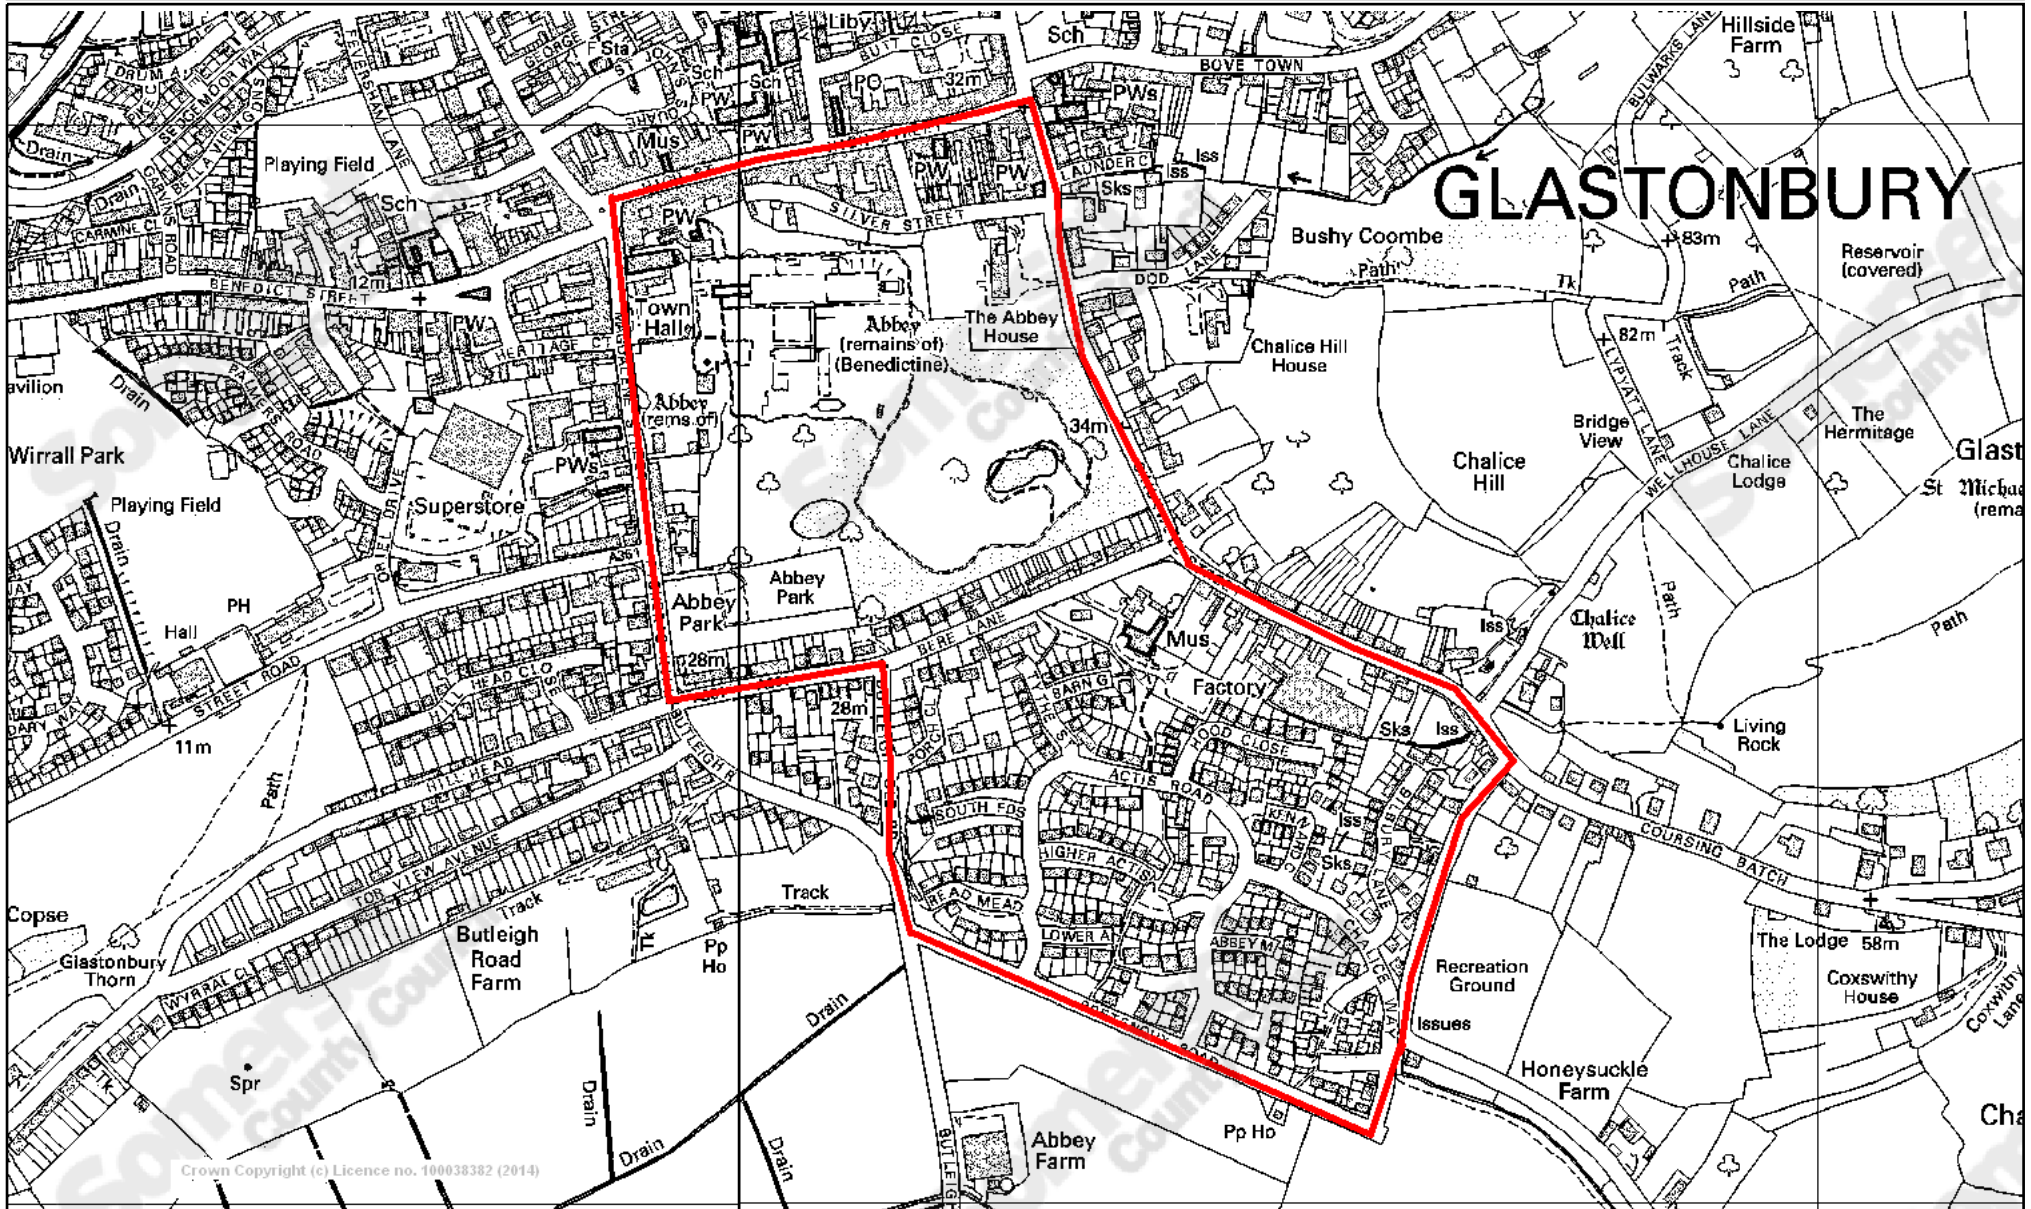

# Glastonbury Road Run 3 km route

Crown Copyright (c) Licence no. 100038382 (2014)

© Crown Copyright and Database Right (2014).  
Ordnance Survey 100038382

© SERC (2012)    © GeoPerspectives

Date 22/1/2015

Scale 1/7000

Centre = 350255 E 138547 N