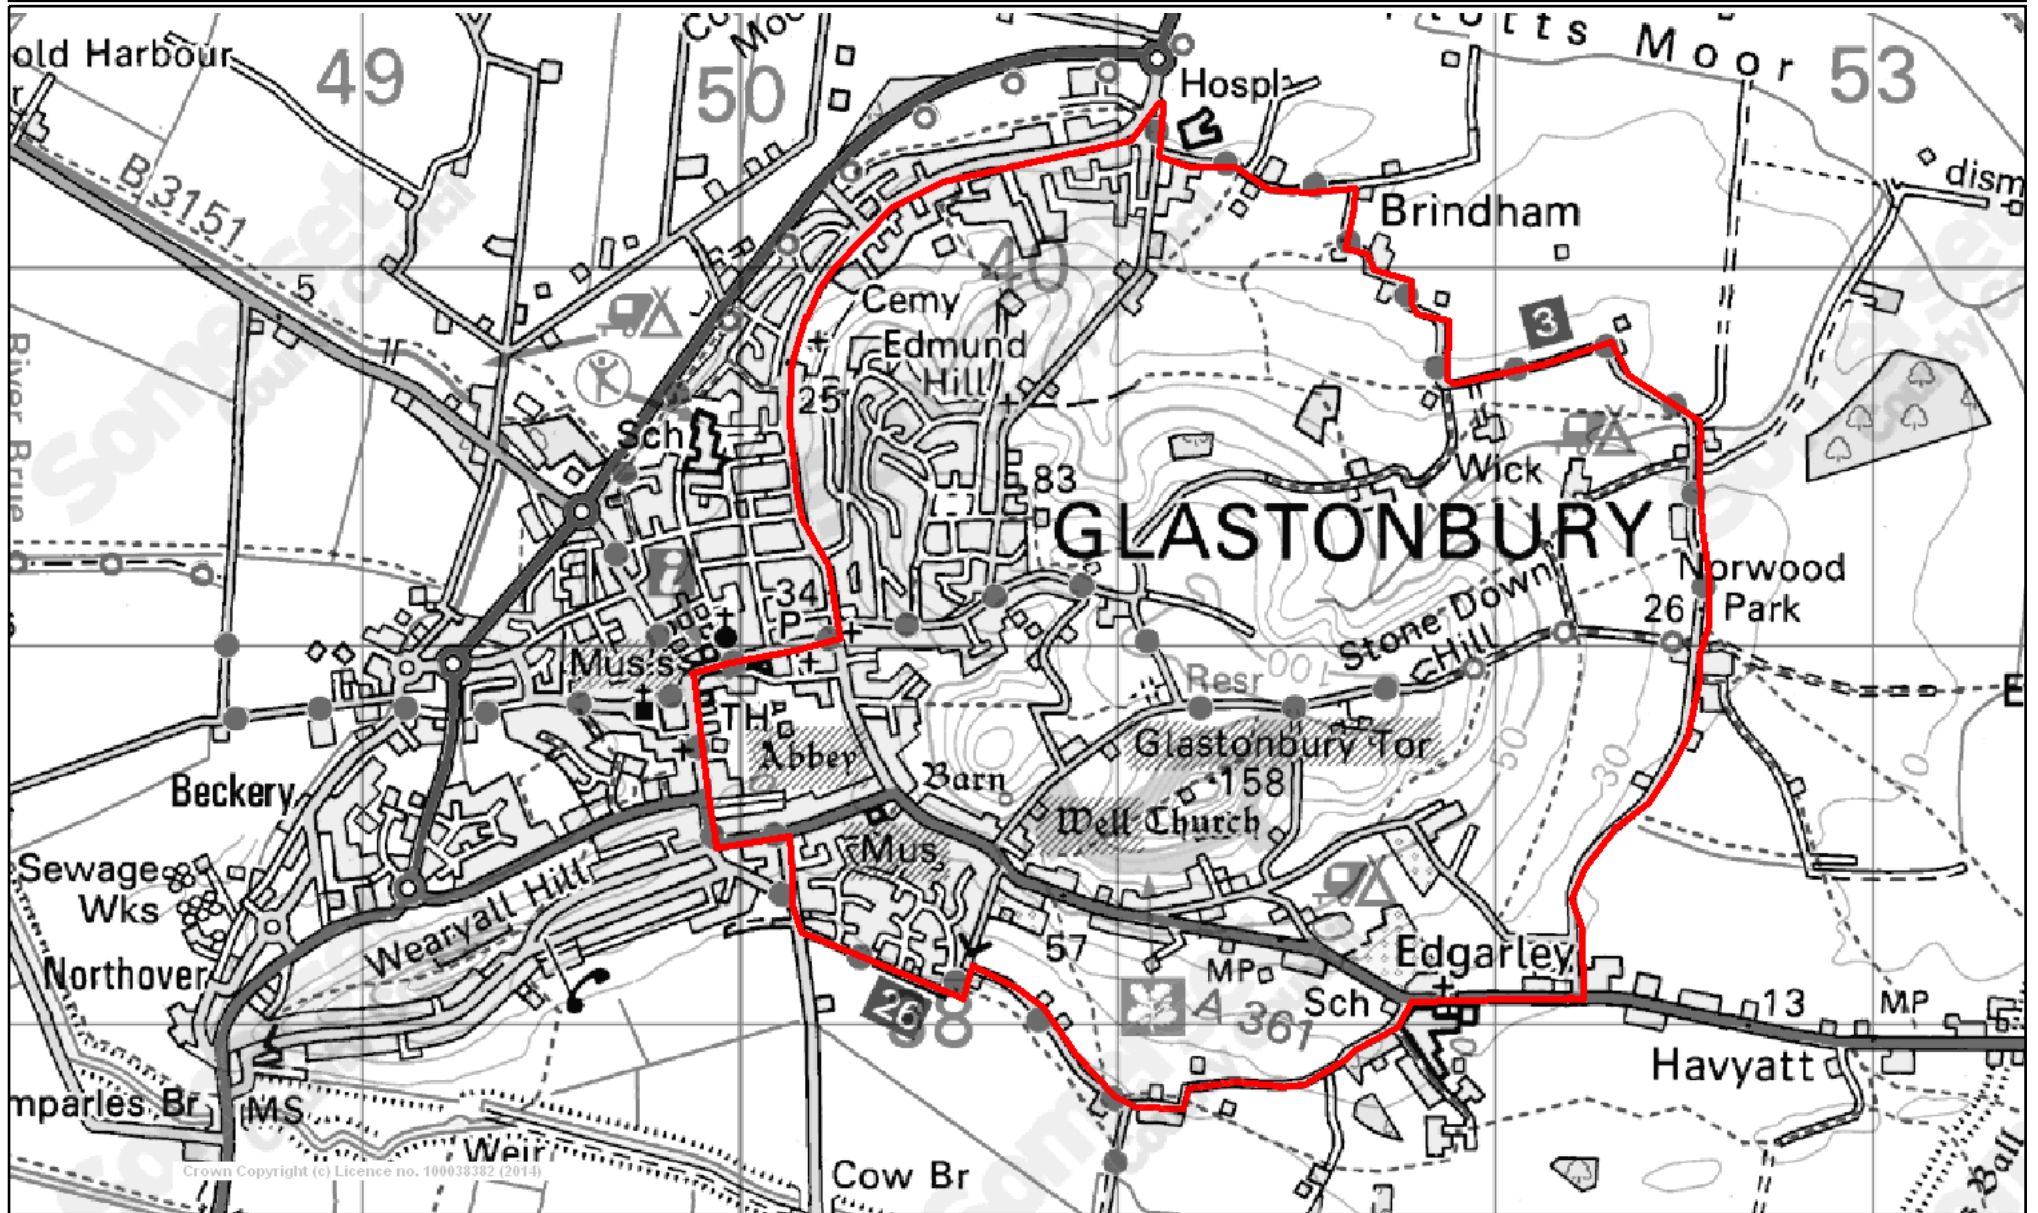

# Glastonbury Road Run 10 km Route

© Crown Copyright and Database Right (2014).  
Ordnance Survey 100038382

© SERC (2012)    © GeoPerspectives

Date 22/1/2015

Scale 1/20000

Centre = 350735 E 139085 N