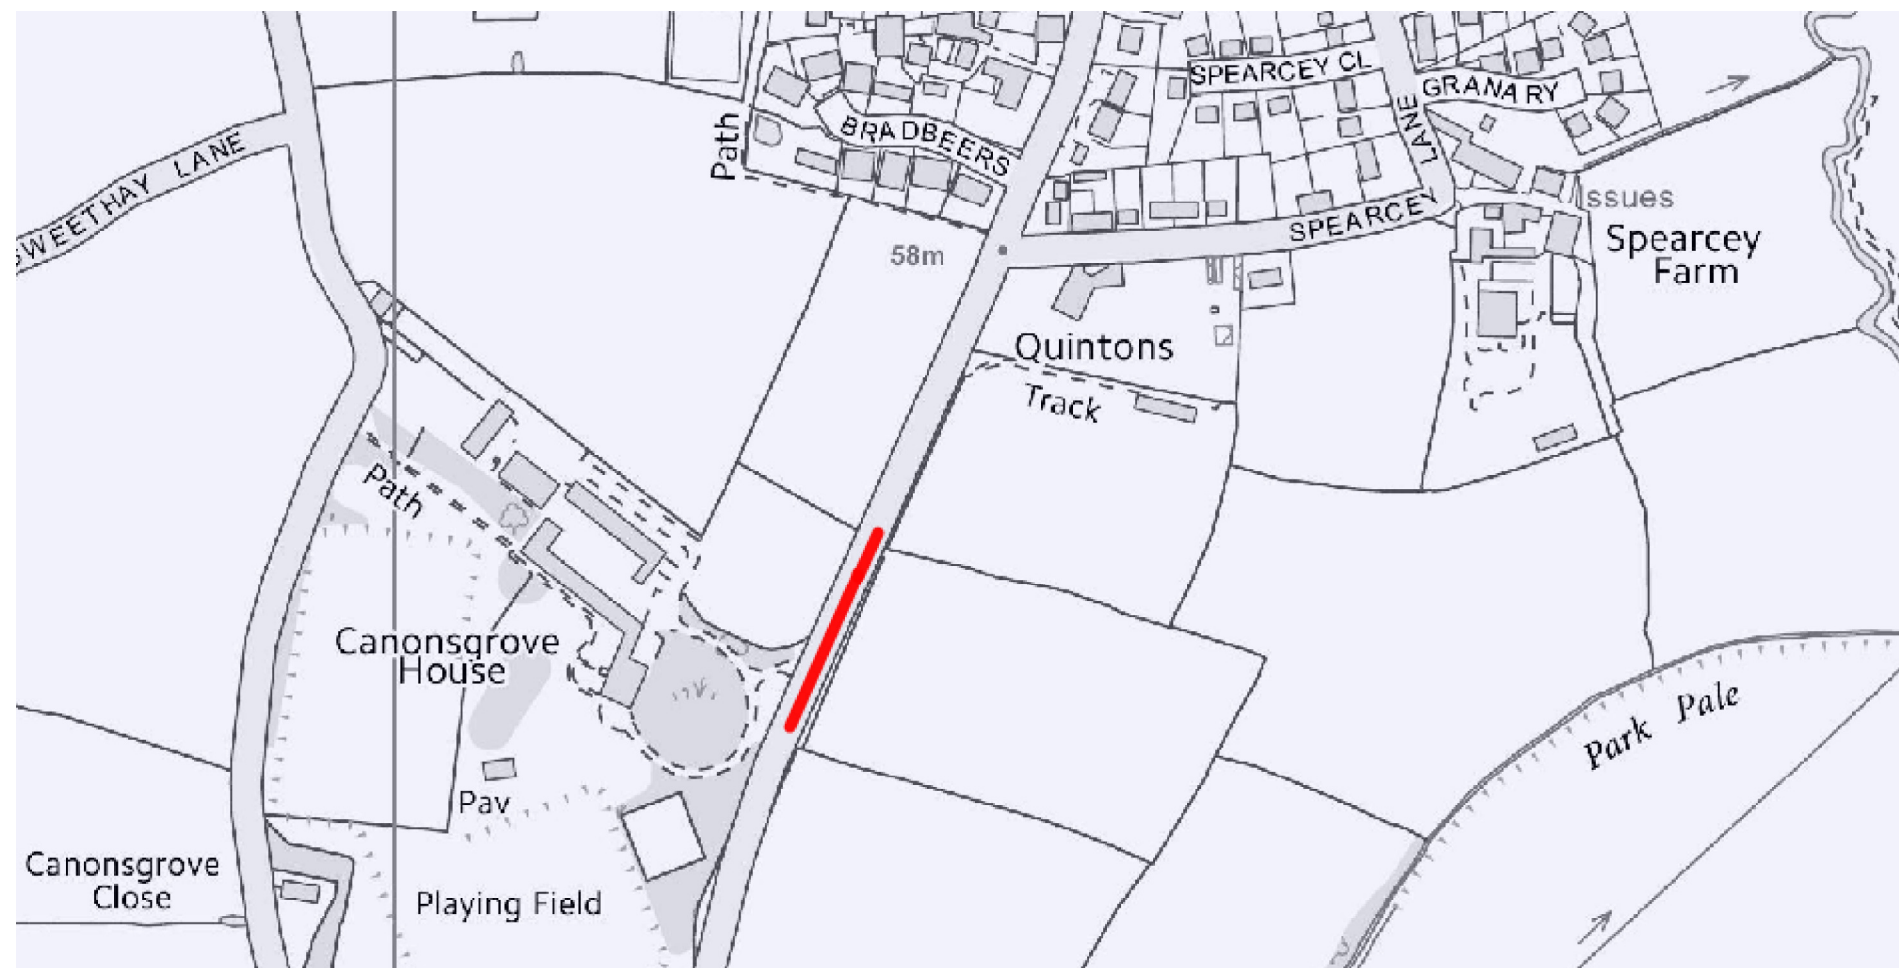

SOMERSET COUNTY COUNCIL
intranet MAPPING

21 Day Notice - Honiton Road Staplehay - 40mph Speed Restriction

Scale - 1:3,571.25
Easting: 321286, Northing: 121289

Somerset County Council 100038382 (2017) Crown Copyright