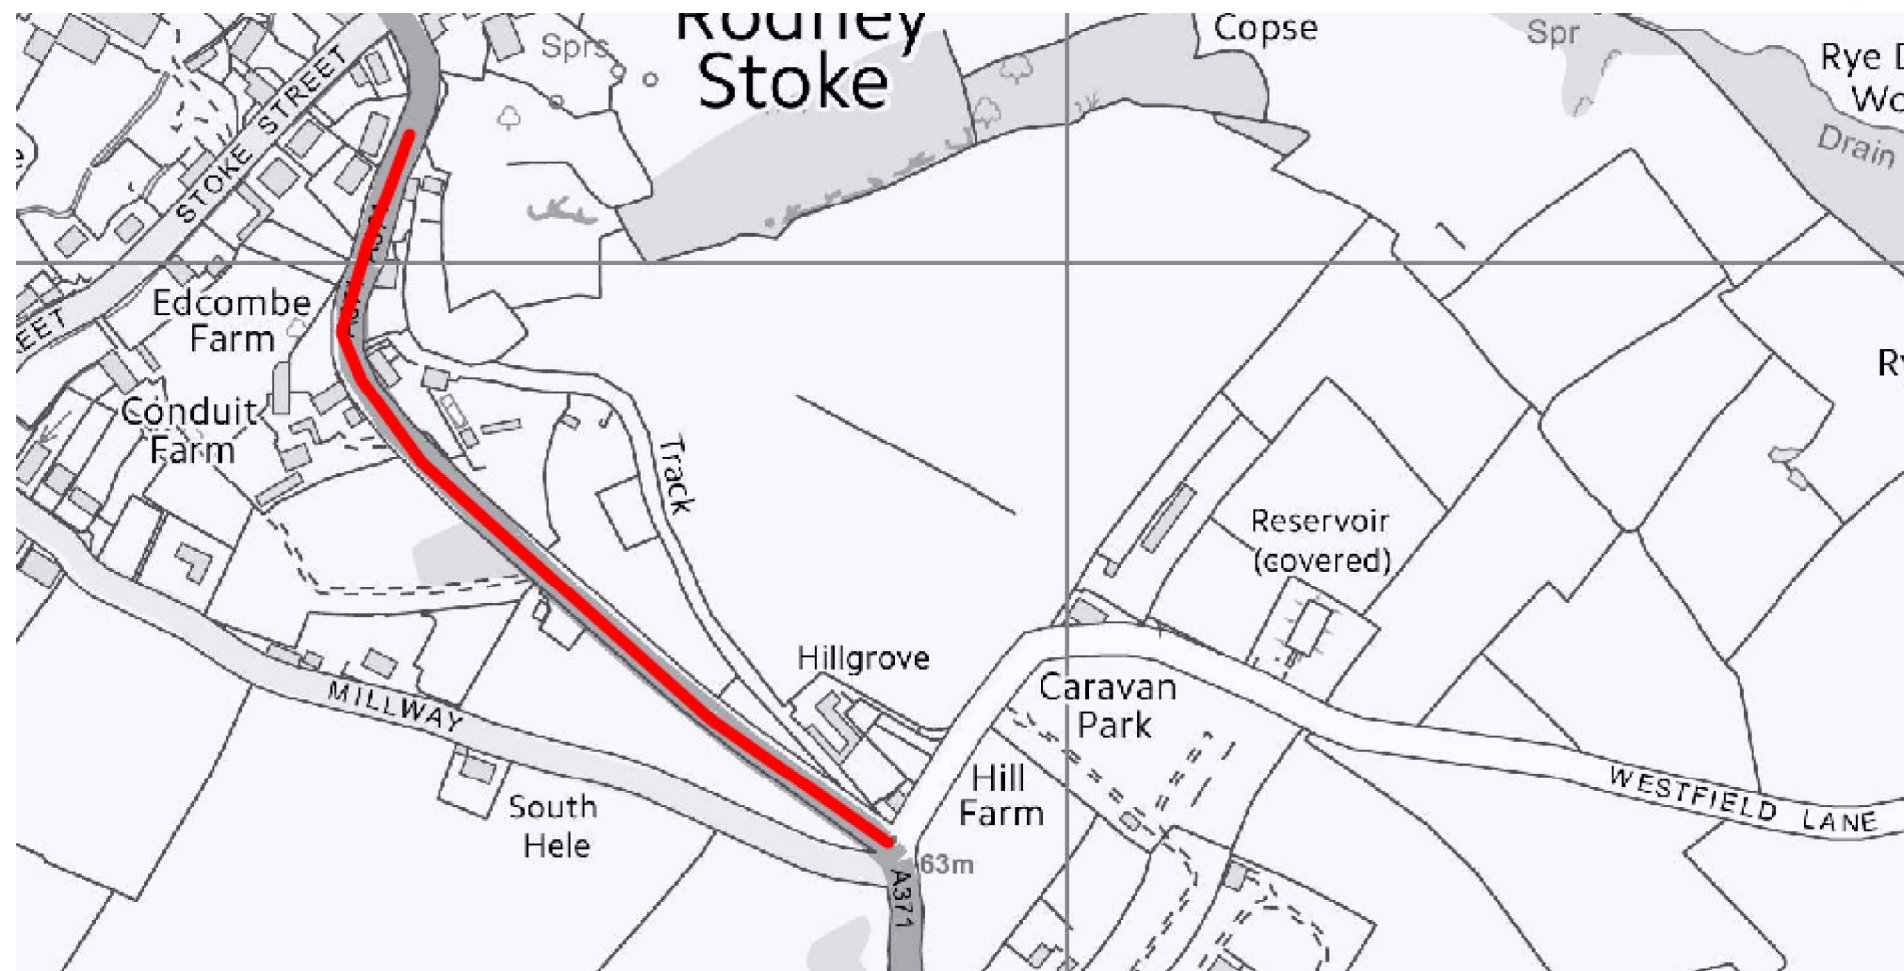

SOMERSET COUNTY COUNCIL
intranet MAPPING

Convoy Working Rodney Stoke

Scale - 1:3,571.25
Easting: 348950, Northing: 149885

Somerset County Council 100038382 (2017) Crown Copyright