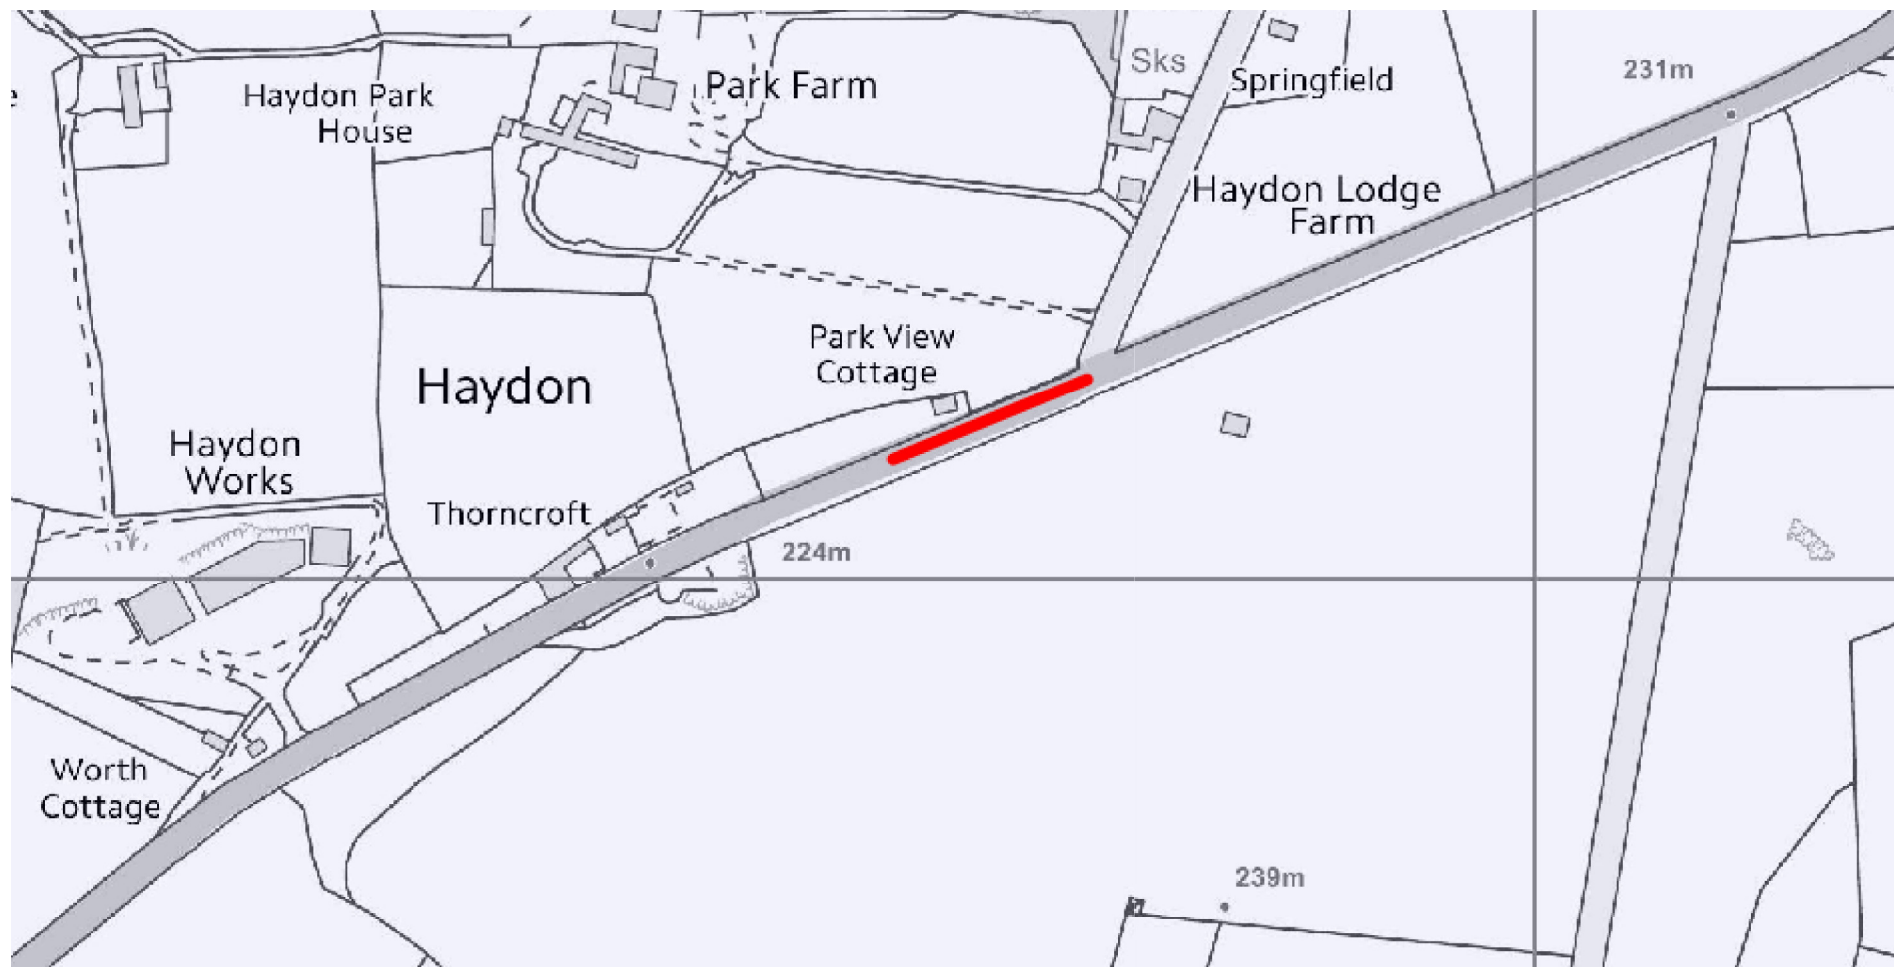

### 5 Day Notice - Bath Road Haydon Wells

Scale - 1:3,571.25  
Easting: 358714, Northing: 148044

Somerset County Council 100038382 (2017) Crown Copyright