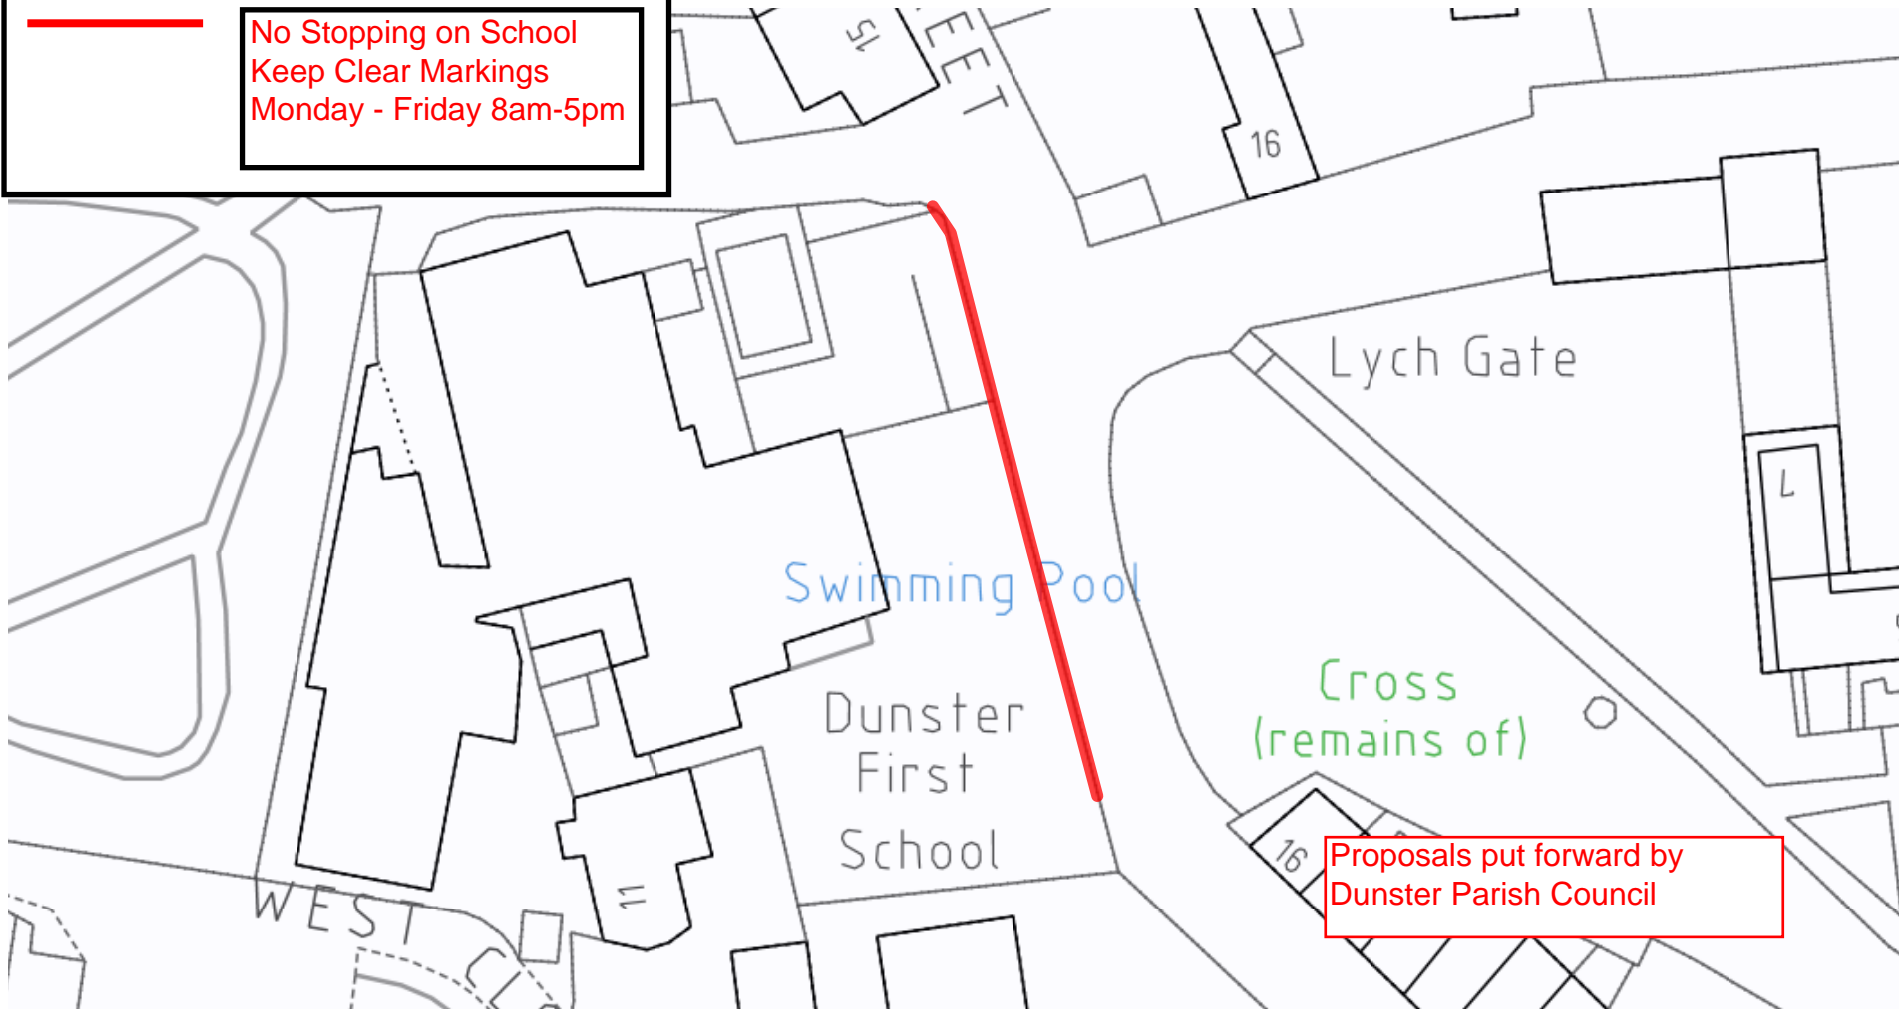

SOMERSET COUNTY COUNCIL
intranet MAPPING

U3952/10 St Georges Street, Dunster -
Proposed Traffic Regulation Order for
Enforcement

Easting: 298946, Northing: 143678

**No Stopping on School
Keep Clear Markings
Monday - Friday 8am-5pm**

Proposals put forward by
Dunster Parish Council

Somerset County Council 100038382 (2017) Crown Copyright

SOMERSET COUNTY COUNCIL
intranet MAPPING

U3952/50 West Close, Dunster - Proposed Parking Restrictions

Scale - 1:500
Easting: 298973, Northing: 143642

Proposals put forward by
Dunster Parish Council

Somerset County Council 100038382 (2017) Crown Copyright