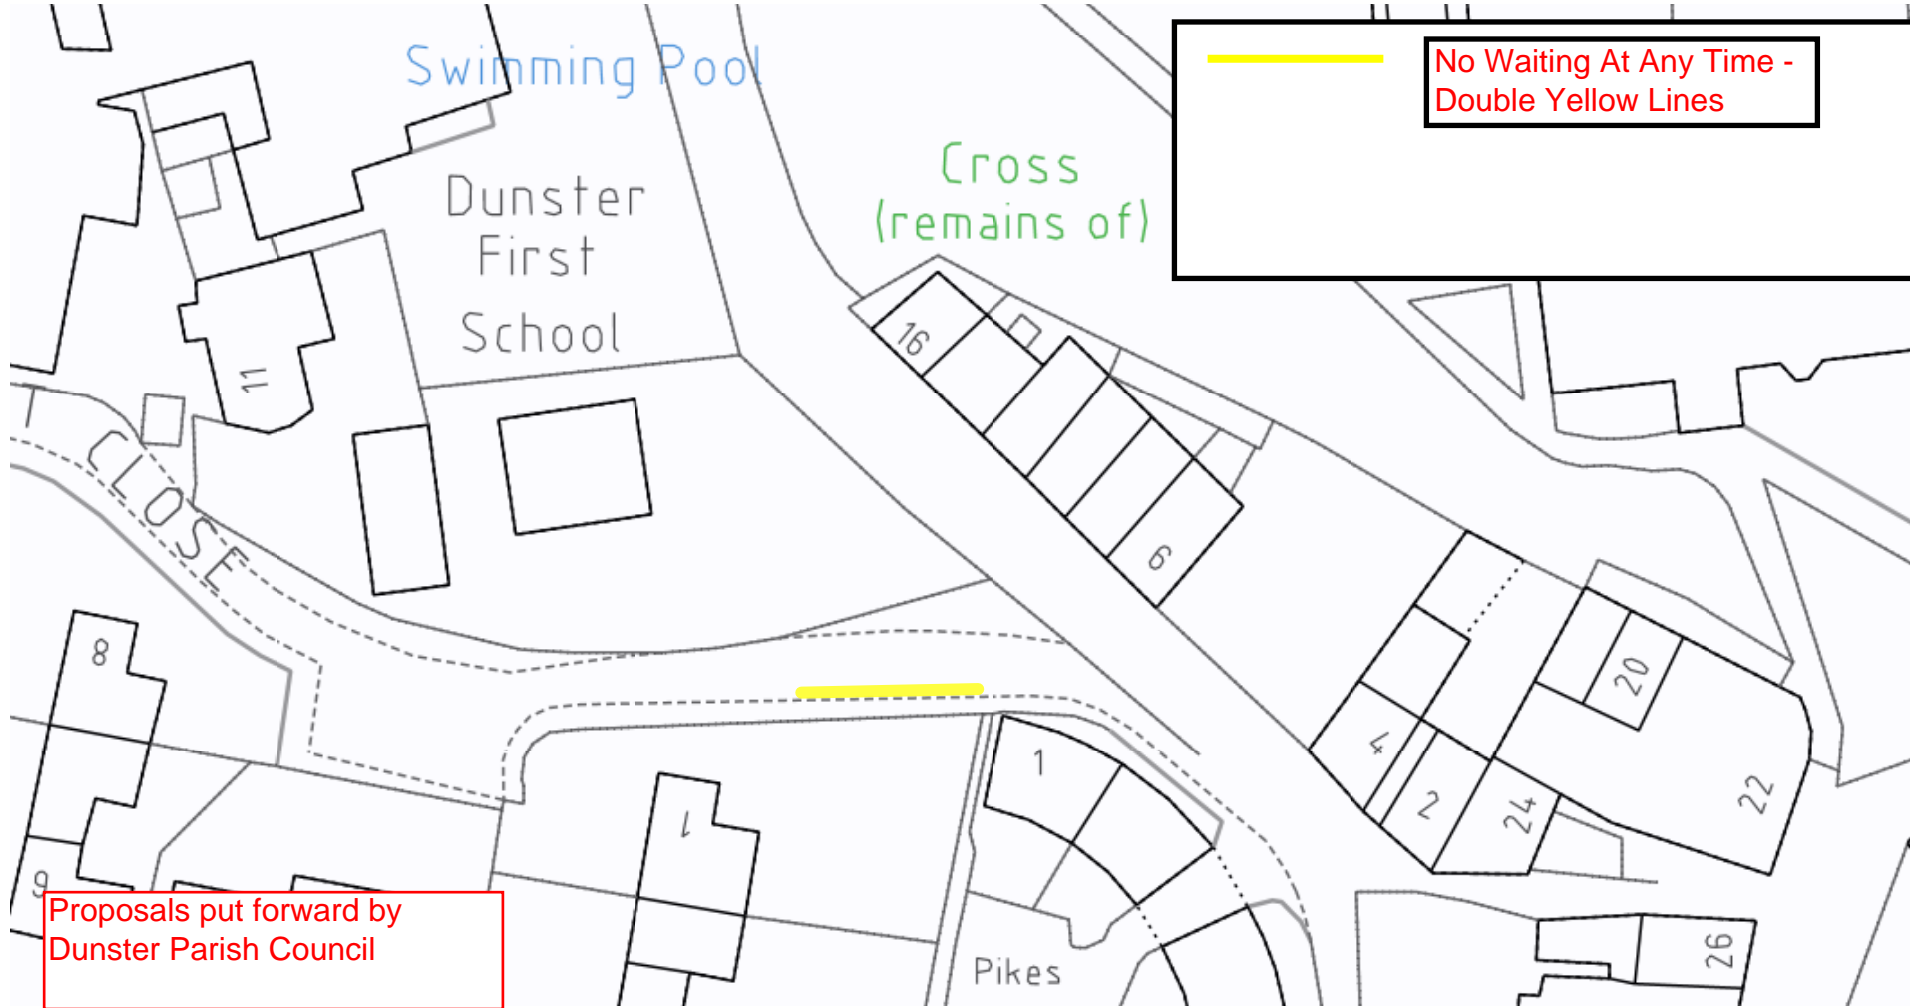

SOMERSET COUNTY COUNCIL
intranet MAPPING

U3952/10 St Georges Street, Dunster -
Proposed Traffic Regulation Order for
Enforcement

Easting: 298946, Northing: 143678

**No Stopping on School
Keep Clear Markings
Monday - Friday 8am-5pm**

Proposals put forward by
Dunster Parish Council

Somerset County Council 100038382 (2017) Crown Copyright

SOMERSET COUNTY COUNCIL
intranet MAPPING

U3952/50 West Close, Dunster - Proposed Parking Restrictions

Scale - 1:500
Easting: 298973, Northing: 143642

Proposals put forward by
Dunster Parish Council

Somerset County Council 100038382 (2017) Crown Copyright