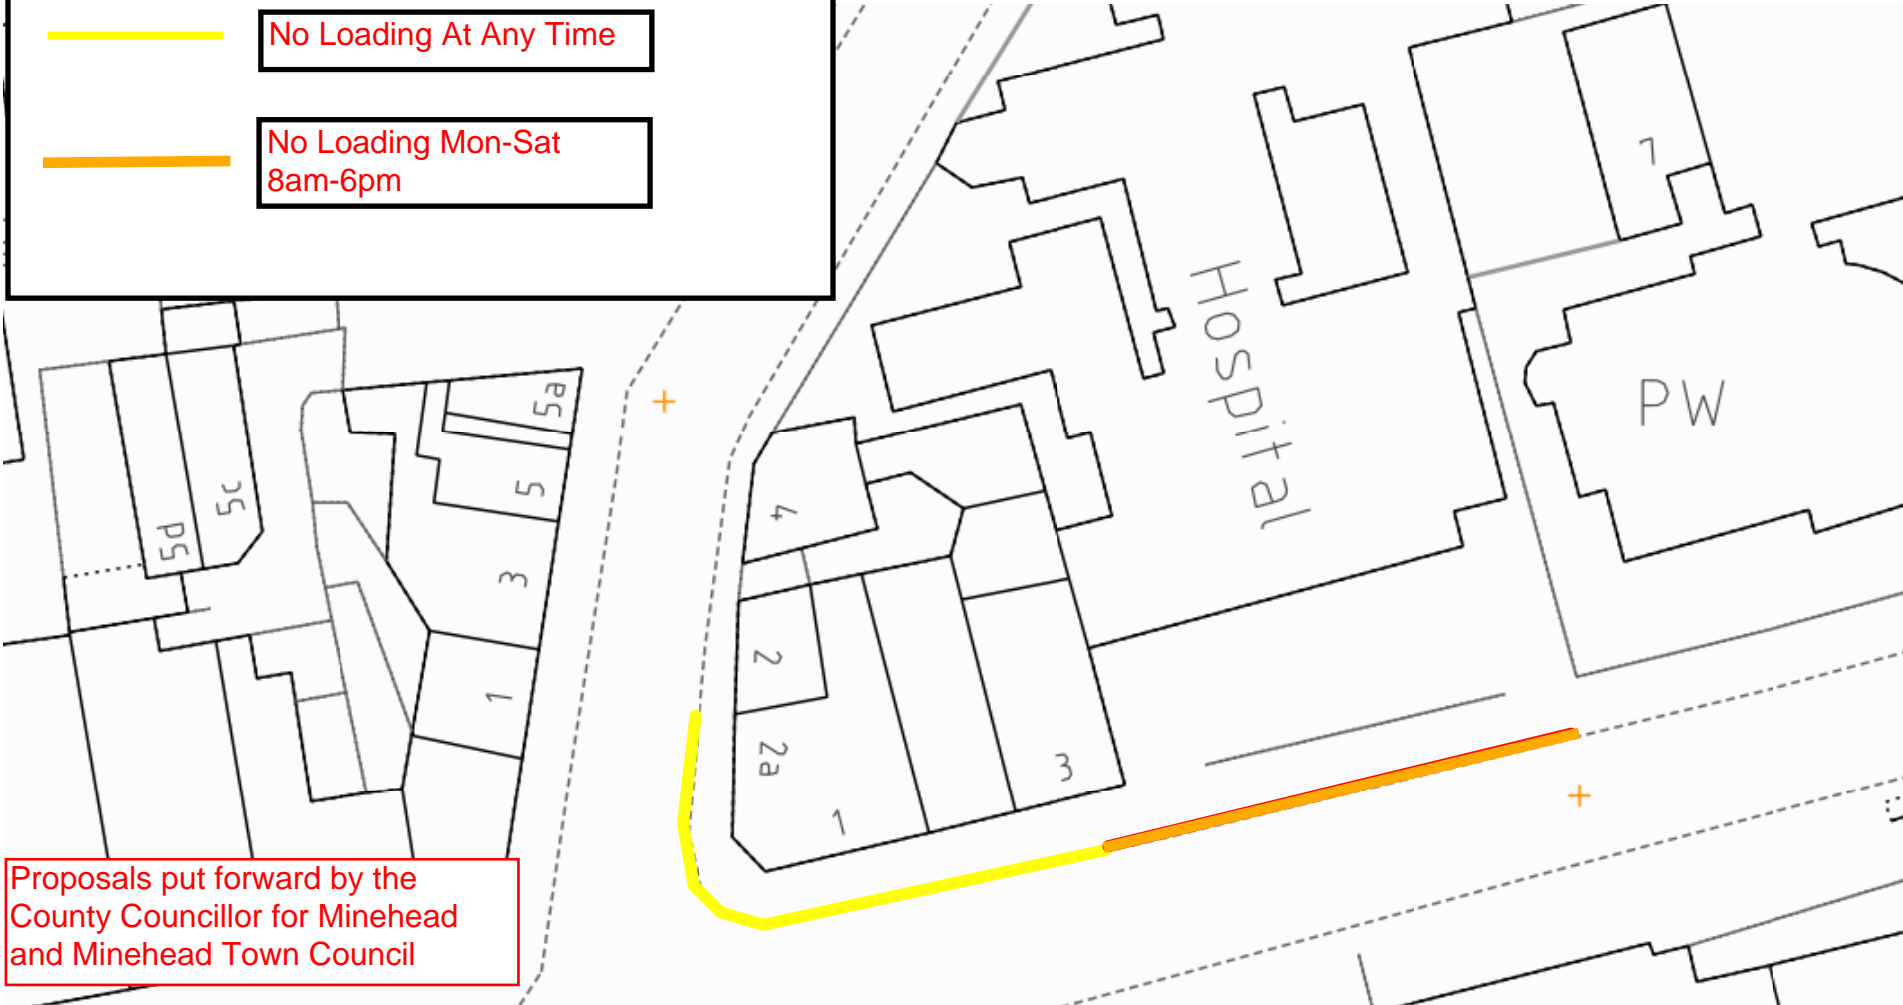

No Loading At Any Time

Proposals put forward by
the County Councillor for
Minehead and Minehead
Town Council

SOMERSET COUNTY COUNCIL intranet MAPPING

T3939/30 The Avenue/Blenheim Road - Parking Amendments

Scale - 1:500
Easting: 296943, Northing: 146270

	No Loading At Any Time
	No Loading Mon-Sat 8am-6pm

Proposals put forward by the
County Councillor for Minehead
and Minehead Town Council

Somerset County Council 100038382 (2017) Crown Copyright

SOMERSET COUNTY COUNCIL
intranet MAPPING

T3451/20 Townsend Road, Minehad - Proposed Parking Restrictions

Scale - 1:500
Easting: 296868, Northing: 145934

 No Waiting At Any Time -
Double Yellow Lines

Proposals put forward by the Minehead Area Highways office to allow buses to enter the bus stop without parked cars obstructing bus movements.