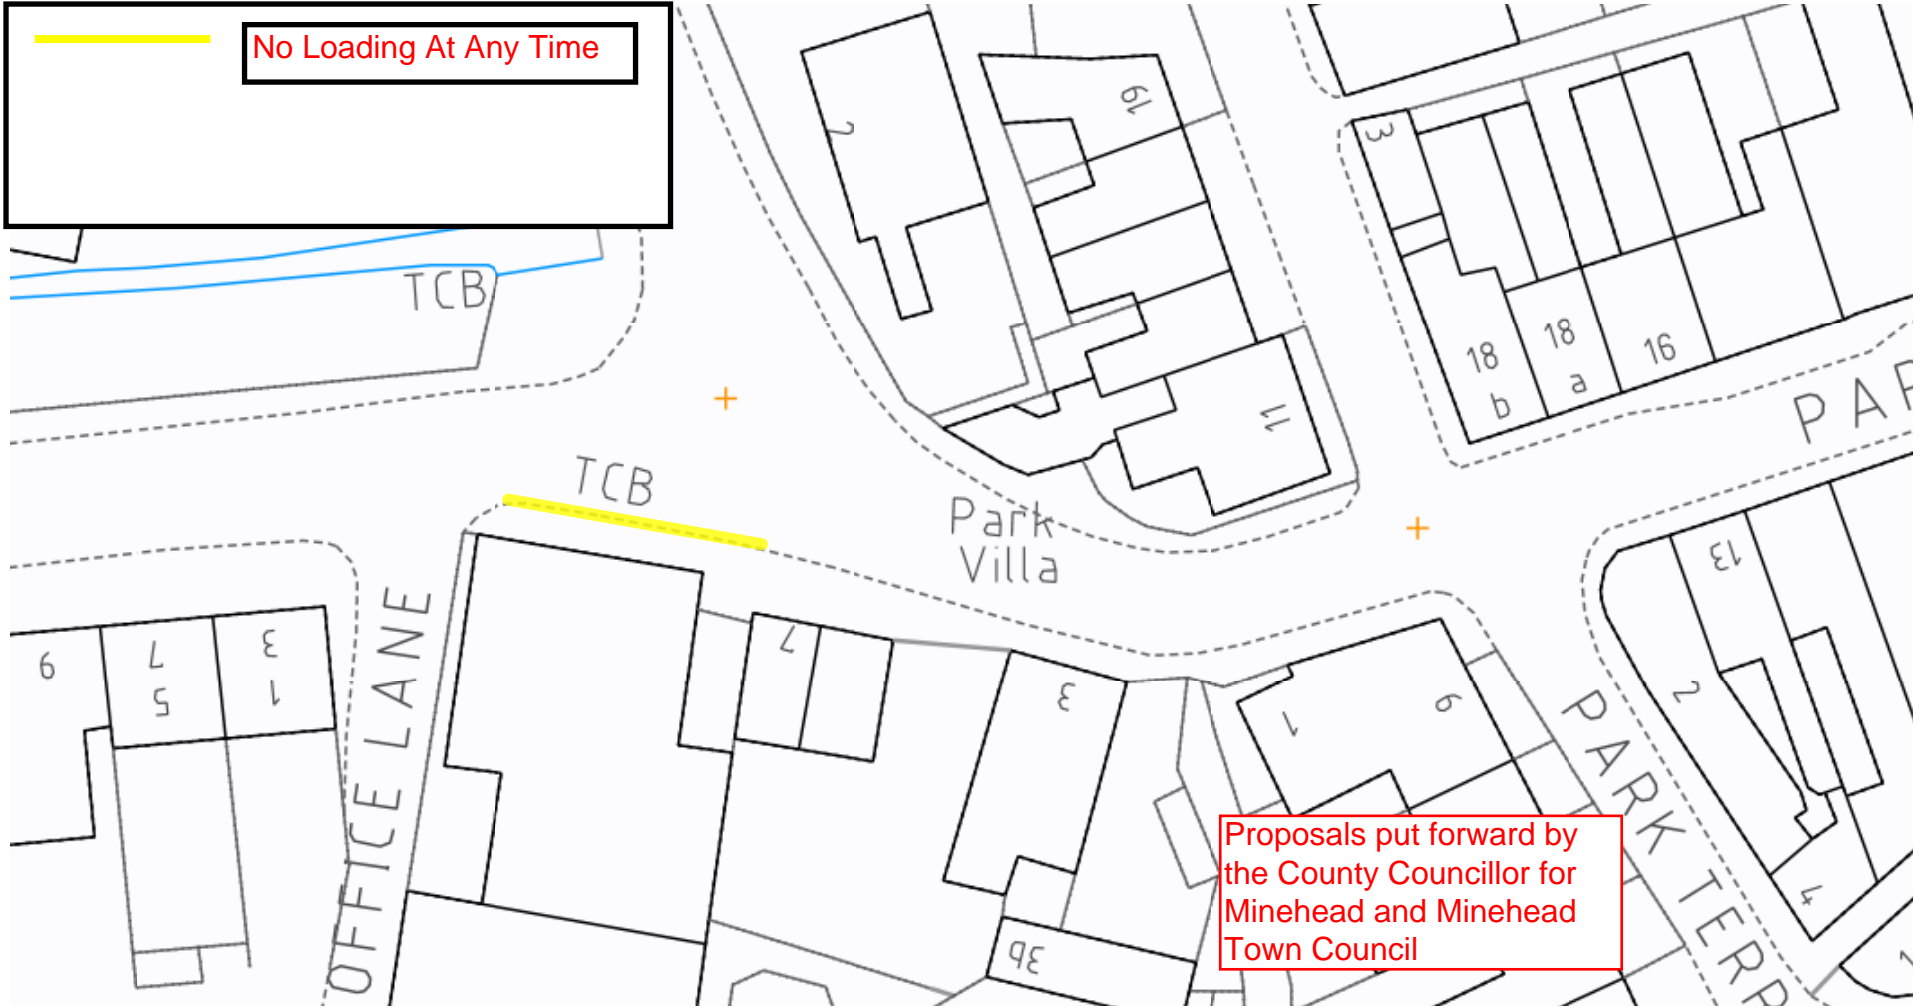

SOMERSET COUNTY COUNCIL
intranet MAPPING

U3935/10 Parkhouse Road, Minehead -
Proposed Parking Amendments

Scale - 1:500
Easting: 296633, Northing: 146162

No Loading At Any Time

Proposals put forward by
the County Councillor for
Minehead and Minehead
Town Council