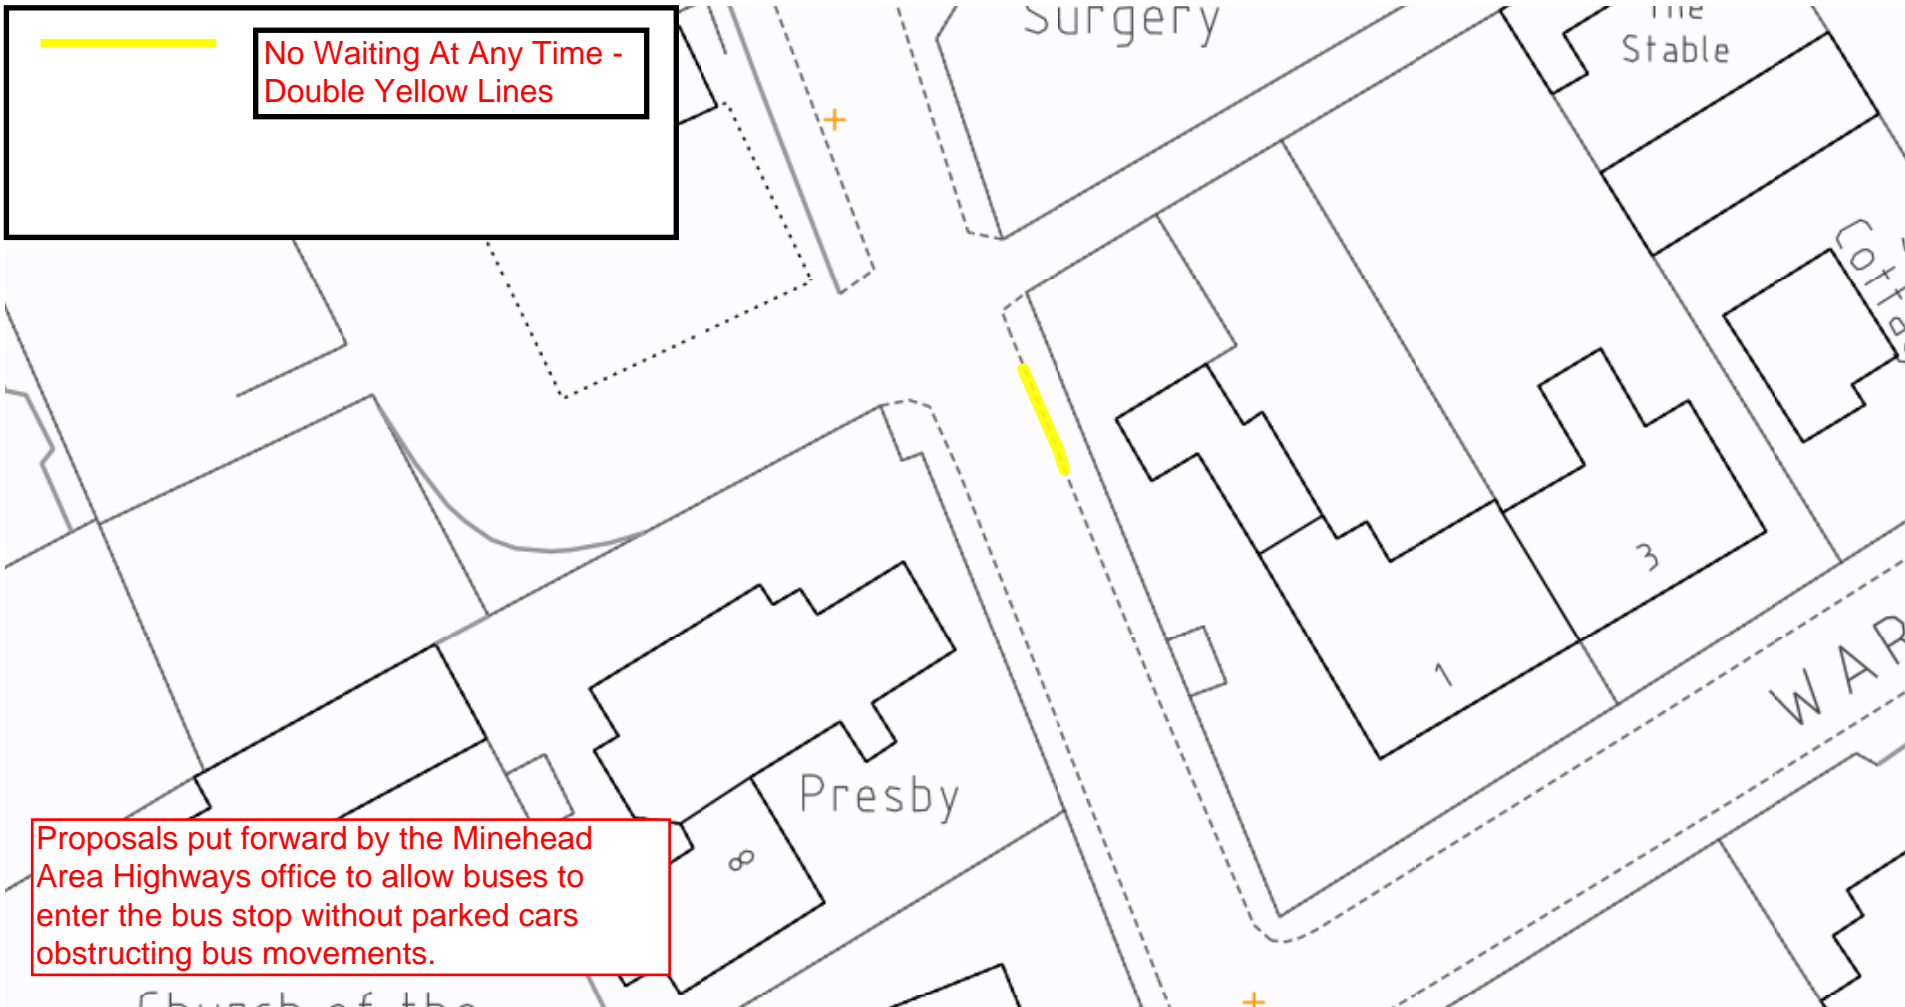

Scale - 1:500
Easting: 296943, Northing: 146270

	No Loading At Any Time
	No Loading Mon-Sat 8am-6pm

Proposals put forward by the
County Councillor for Minehead
and Minehead Town Council

Somerset County Council 100038382 (2017) Crown Copyright

SOMERSET COUNTY COUNCIL
intranet MAPPING

T3451/20 Townsend Road, Minehad - Proposed Parking Restrictions

Scale - 1:500
Easting: 296868, Northing: 145934

 No Waiting At Any Time -
Double Yellow Lines

Proposals put forward by the Minehead Area Highways office to allow buses to enter the bus stop without parked cars obstructing bus movements.