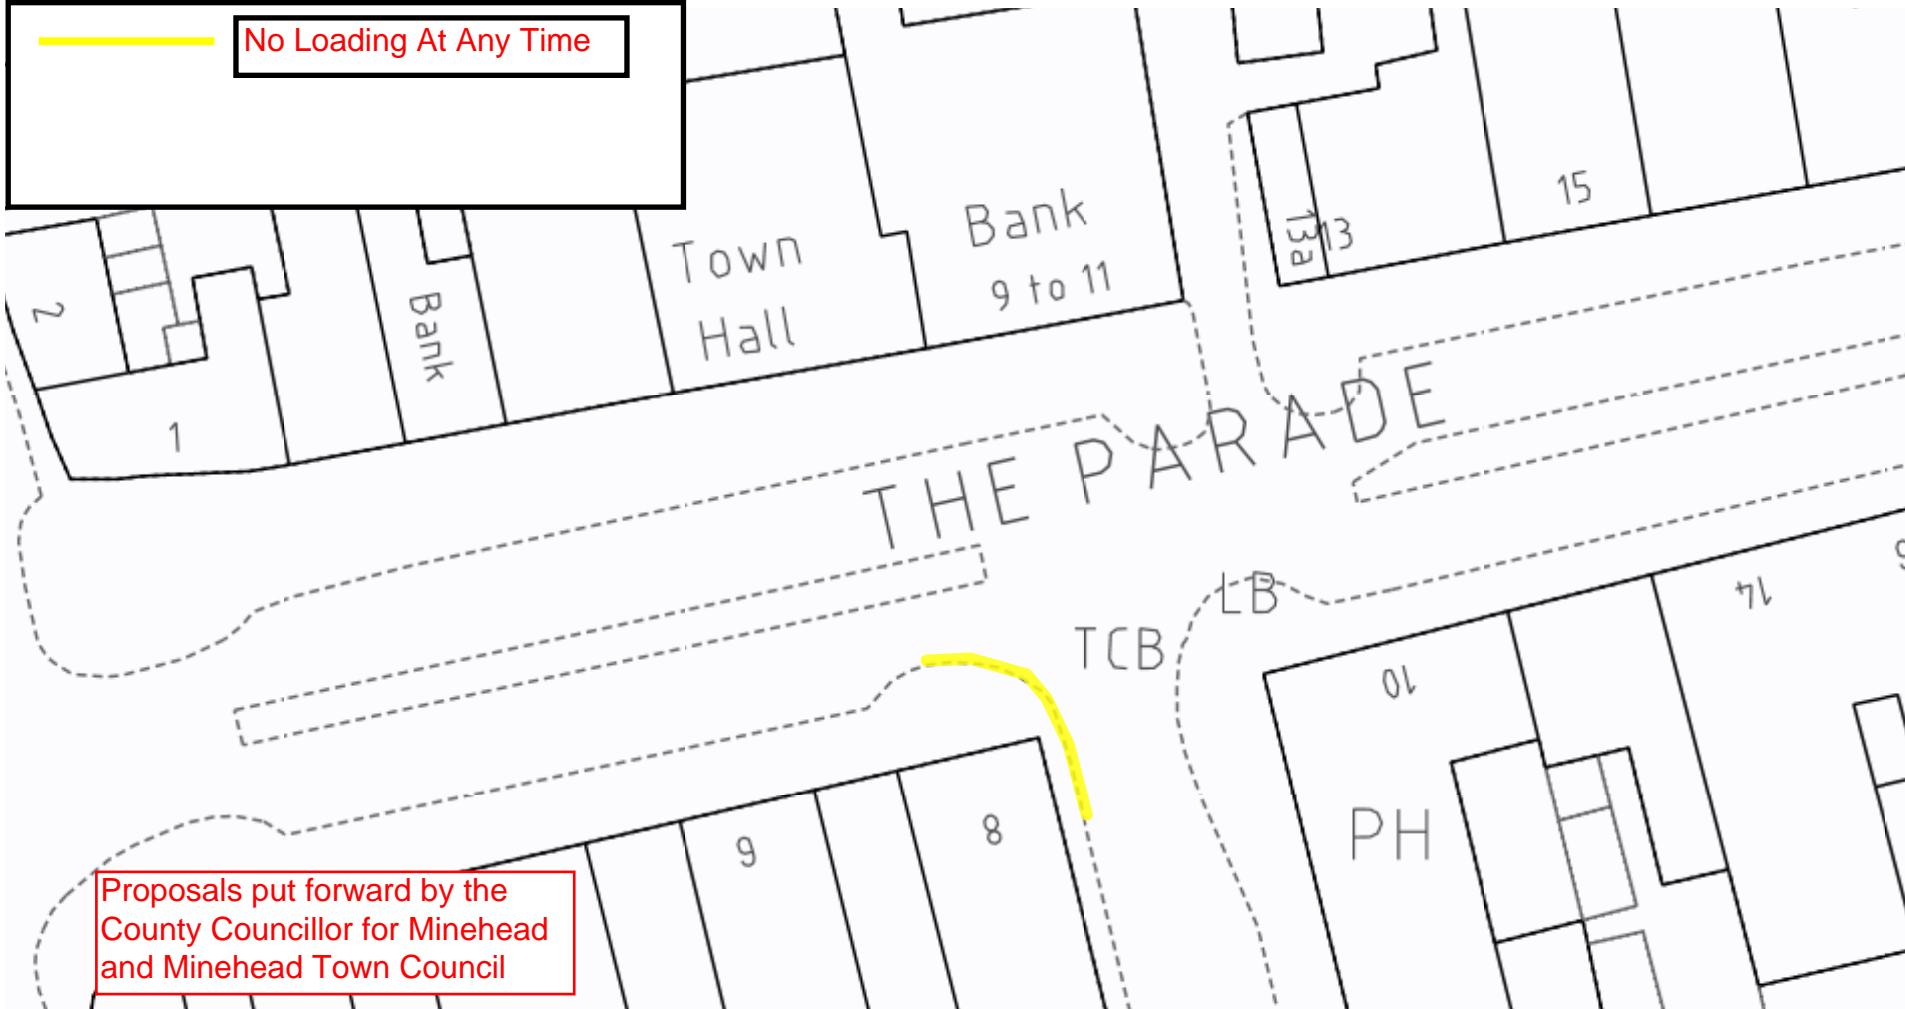

SOMERSET COUNTY COUNCIL
intranet MAPPING

T3938/20 Banks Street - Proposed Parking Amendments

Scale - 1:446.407
Easting: 296842, Northing: 146218

 No Loading At Any Time

Proposals put forward by the
County Councillor for Minehead
and Minehead Town Council

Somerset County Council 100038382 (2017) Crown Copyright

SOMERSET COUNTY COUNCIL
intranet MAPPING

U3935/10 Parkhouse Road, Minehead -
Proposed Parking Amendments

Scale - 1:500
Easting: 296633, Northing: 146162

Scale - 1:500
Easting: 296943, Northing: 146270

	No Loading At Any Time
	No Loading Mon-Sat 8am-6pm

Proposals put forward by the
County Councillor for Minehead
and Minehead Town Council

Somerset County Council 100038382 (2017) Crown Copyright

SOMERSET COUNTY COUNCIL
intranet MAPPING

T3451/20 Townsend Road, Minehad - Proposed Parking Restrictions

Scale - 1:500
Easting: 296868, Northing: 145934

 No Waiting At Any Time -
Double Yellow Lines

Proposals put forward by the Minehead Area Highways office to allow buses to enter the bus stop without parked cars obstructing bus movements.