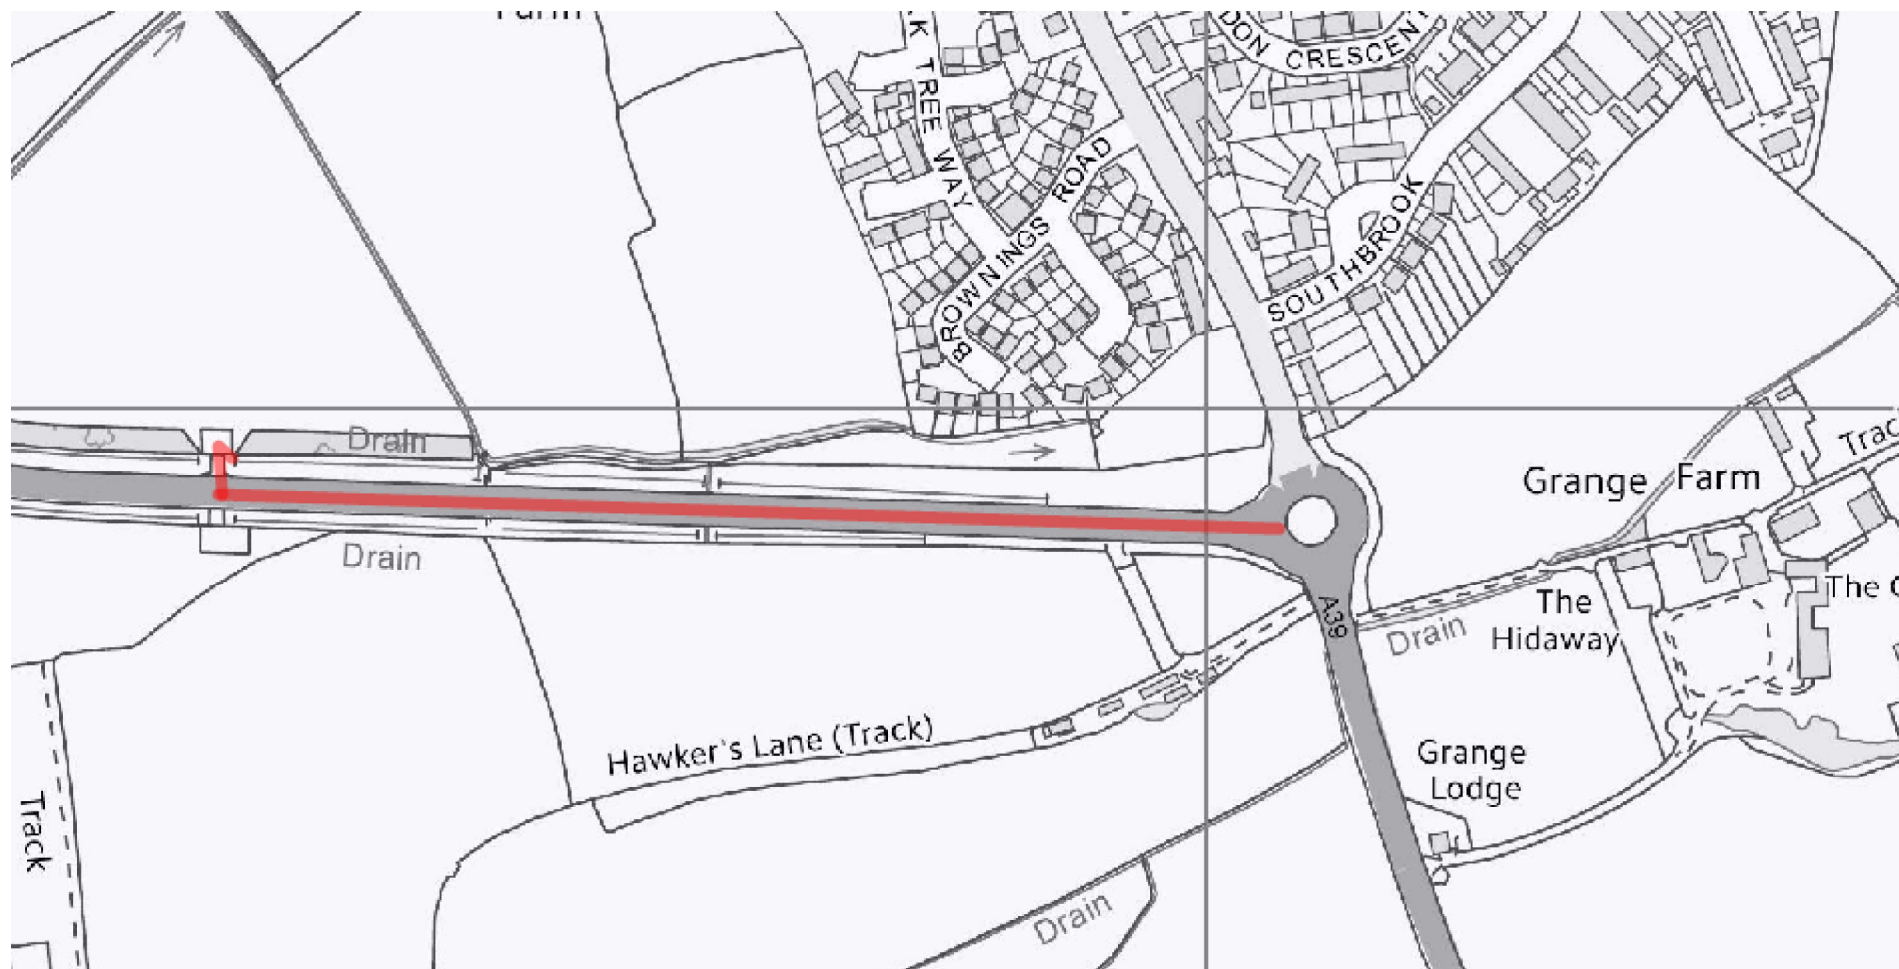

SOMERSET COUNTY COUNCIL
intranet MAPPING

TTRO - No Right Turn A39 Cannington Bypass.pdf

Scale - 1:3,571.25
Easting: 325878, Northing: 138959

Somerset County Council 100038382 (2017) Crown Copyright