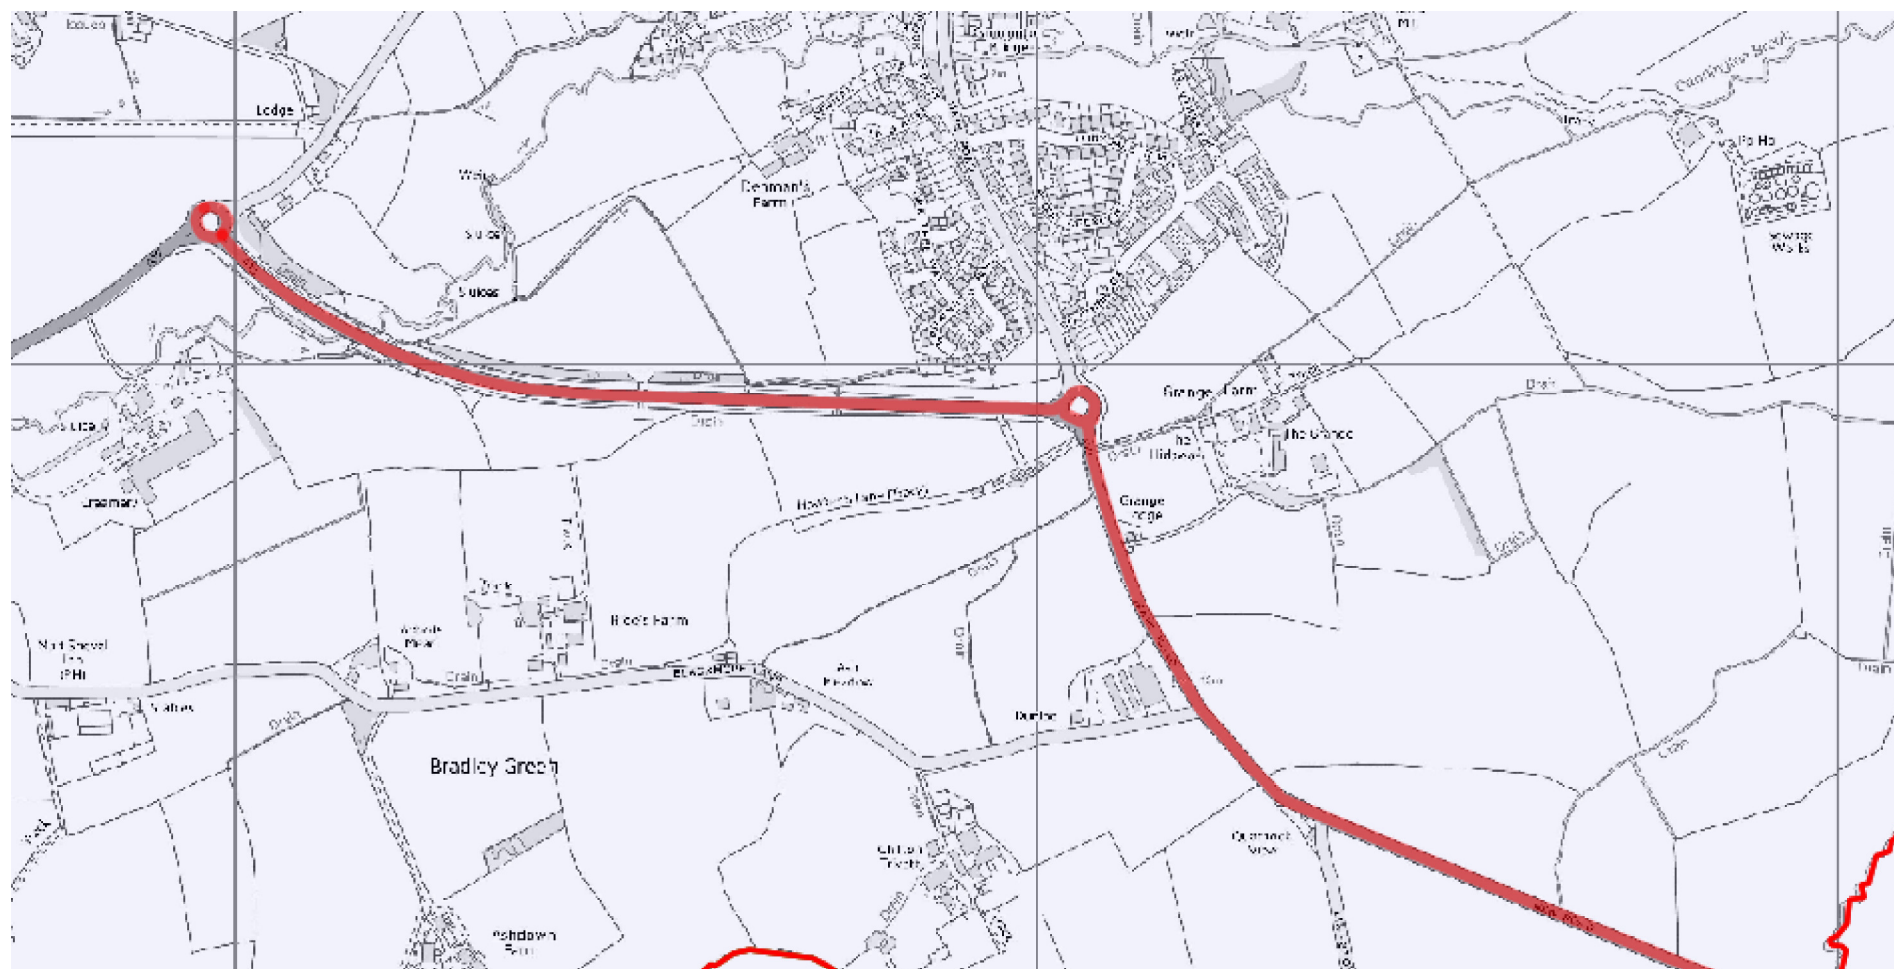

SOMERSET COUNTY COUNCIL  
intranet MAPPING

### A39/Main Road/New Road Cannington 30mph Speed Restriction

Scale - 1:8,928.13  
Easting: 325907, Northing: 138839

Somerset County Council 100038382 (2017) Crown Copyright