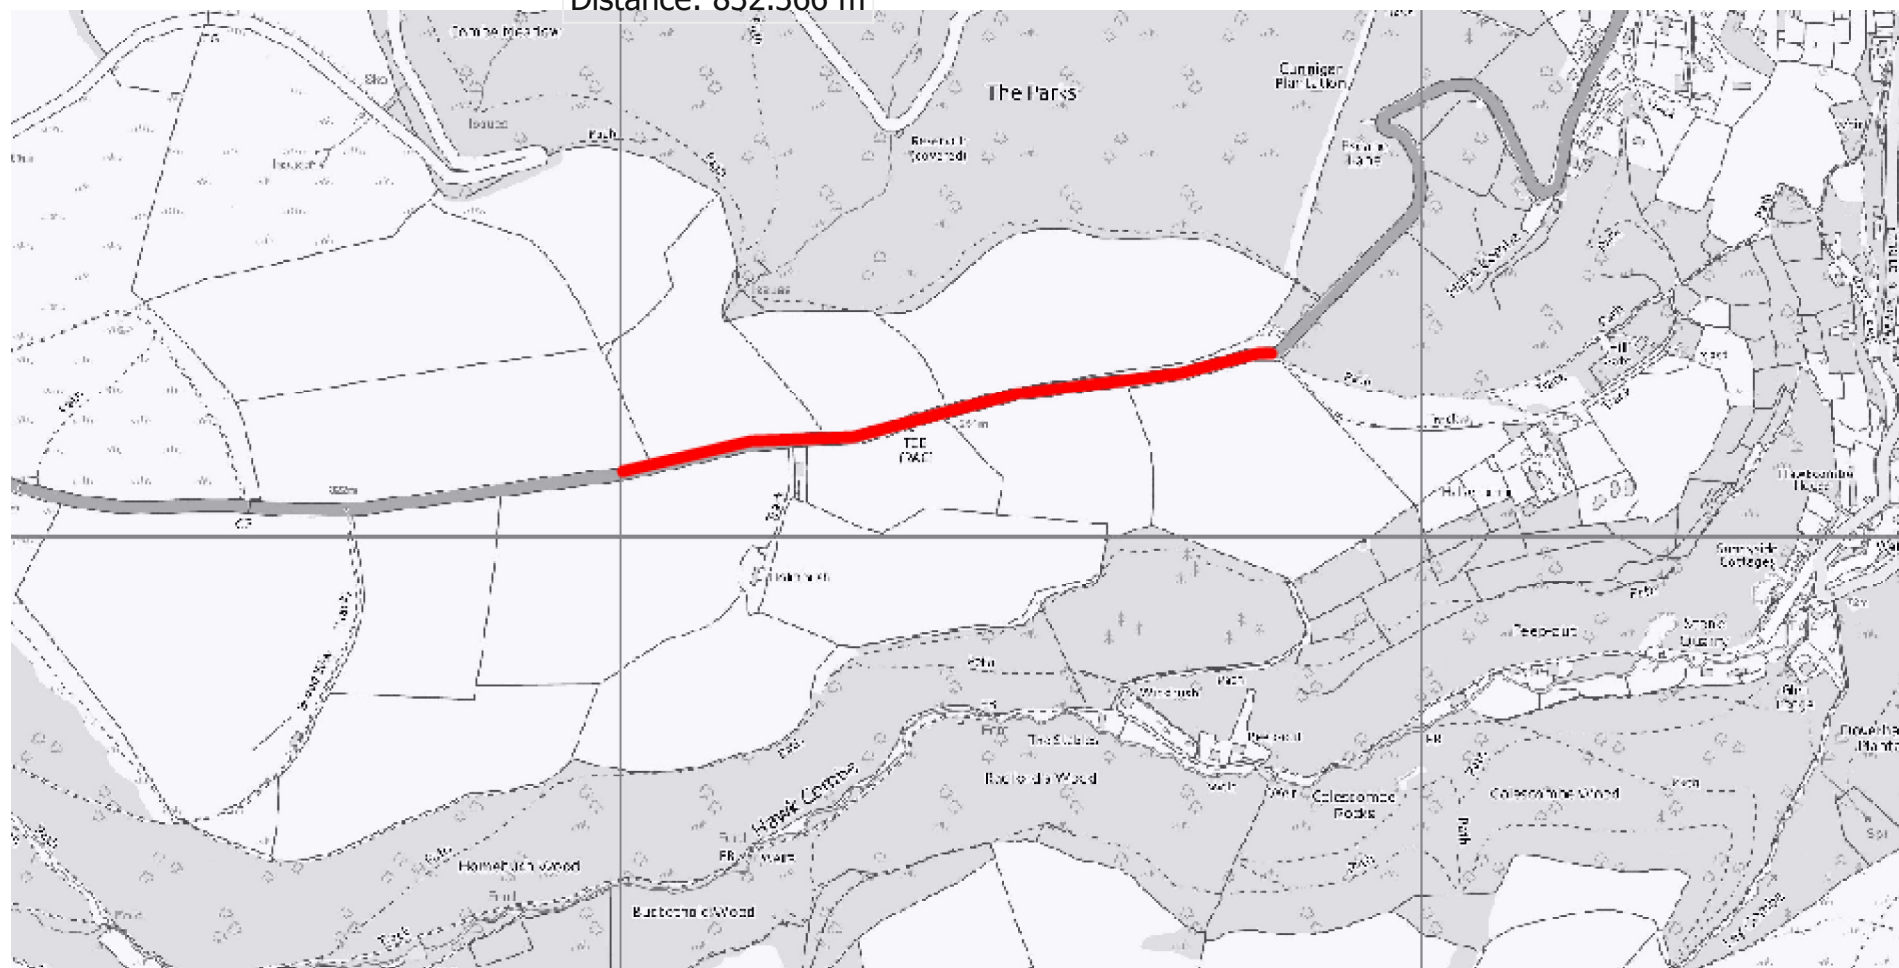

SOMERSET COUNTY COUNCIL
intranet MAPPING

TTRO - Speed restriction - Samphire Festival 2017

Scale - 1:8,928.13
Easting: 287428, Northing: 146056

Distance: 832.366 m

Somerset County Council 100038382 (2017) Crown Copyright