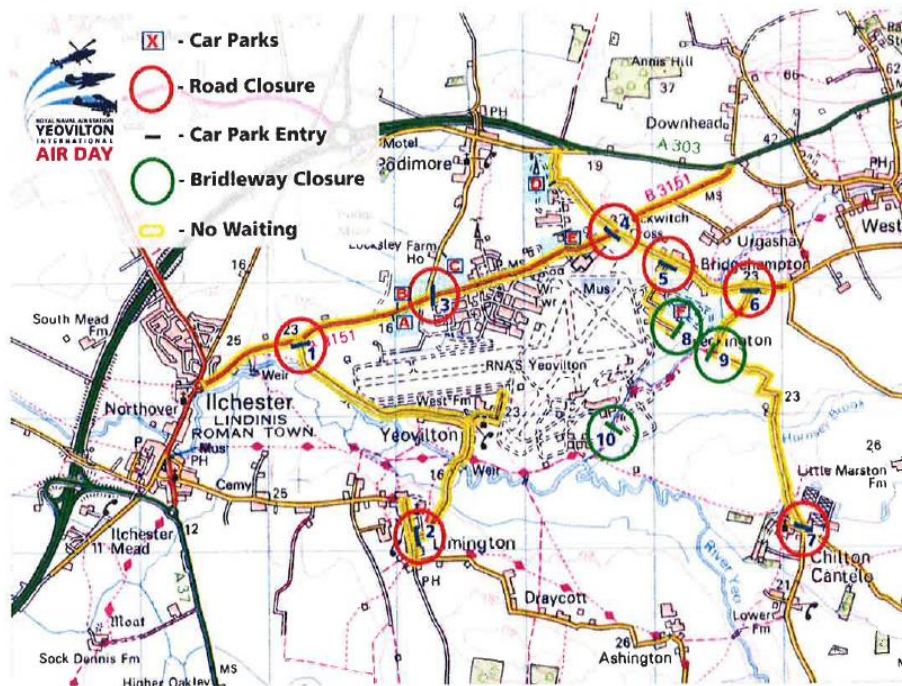

# Plan to show Bridleway Closures for RNAS Yeovilton 2017 and 2018

Plan showing Temporary Traffic Restrictions for RNAS Yeovilton 2017 and 2018

- 1 – B3151/Bineham Lane End
- 2 – Limington/Bineham Lane
- 3 – B3151/Podimore Lane
- 4 – B3151/Stockwich Cross
- 5 – Speckington Lane
- 6 – Bridgehampton Road
- 7 – Chilton Cantelo