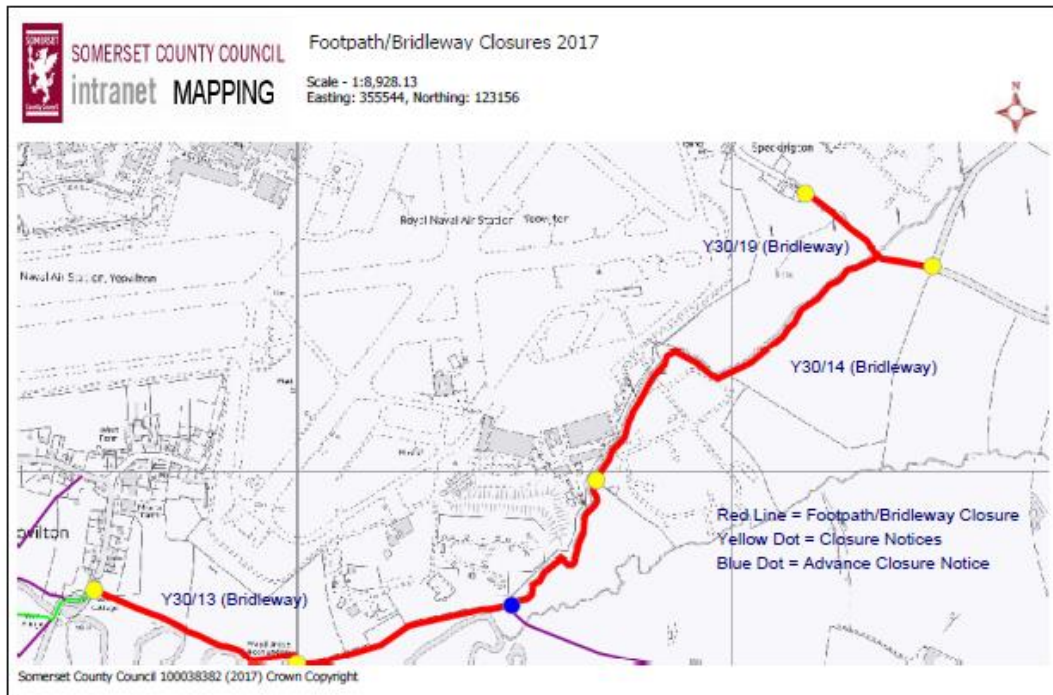

# Plan to show Bridleway Closures for RNAS Yeovilton 2017 and 2018

Plan showing Temporary Traffic Restrictions for RNAS Yeovilton 2017 and 2018

- 1 – B3151/Bineham Lane End
- 2 – Limington/Bineham Lane
- 3 – B3151/Podimore Lane
- 4 – B3151/Stockwich Cross
- 5 – Speckington Lane
- 6 – Bridgehampton Road
- 7 – Chilton Cantelo