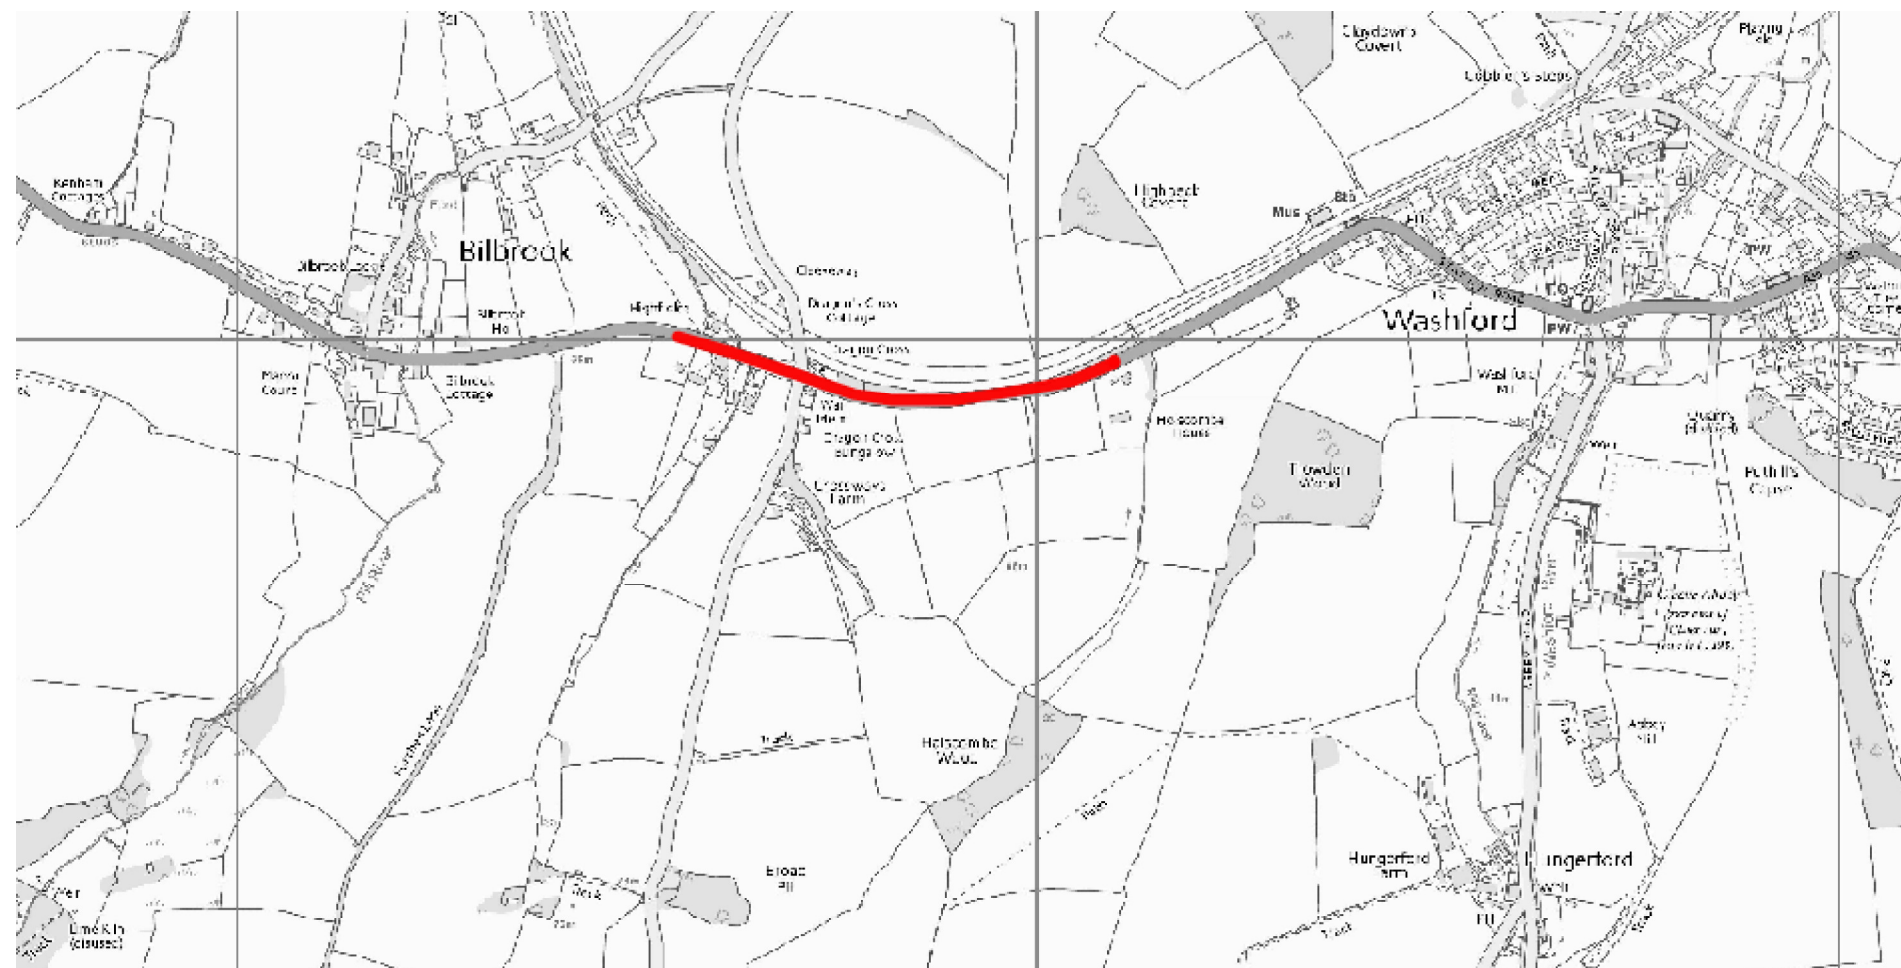

SOMERSET COUNTY COUNCIL  
intranet MAPPING

### TTRO - A39 Minehead to Williton Road - 10mph Convoy Working

Scale - 1:8,928.13  
Easting: 303913, Northing: 140809

Somerset County Council 100038382 (2017) Crown Copyright