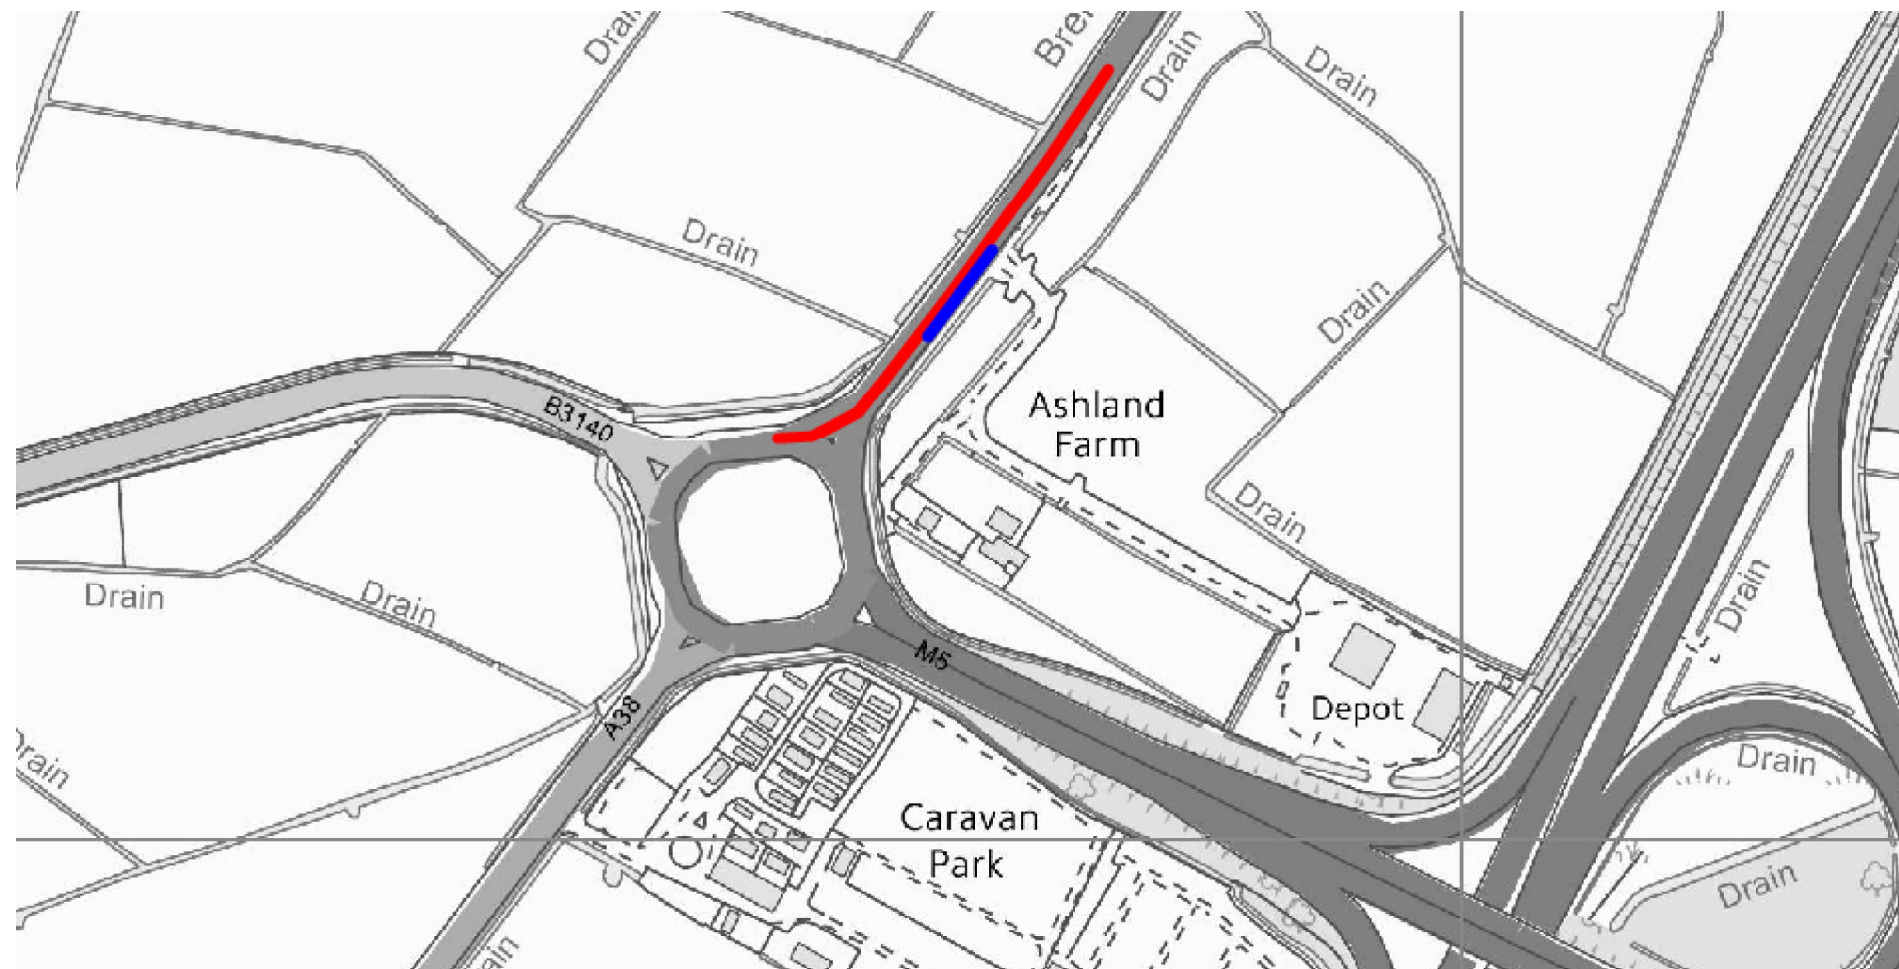

SOMERSET COUNTY COUNCIL
intranet MAPPING

21 Day Notice A38 Bristol Road Brent Knoll No Right Turn and 30mph Speed Restriction

Scale - 1:3,571.25
Easting: 333753, Northing: 149174

Somerset County Council 100038382 (2017) Crown Copyright

Red Line = 30mph Speed Restriction

Blue Line = No Right Turn