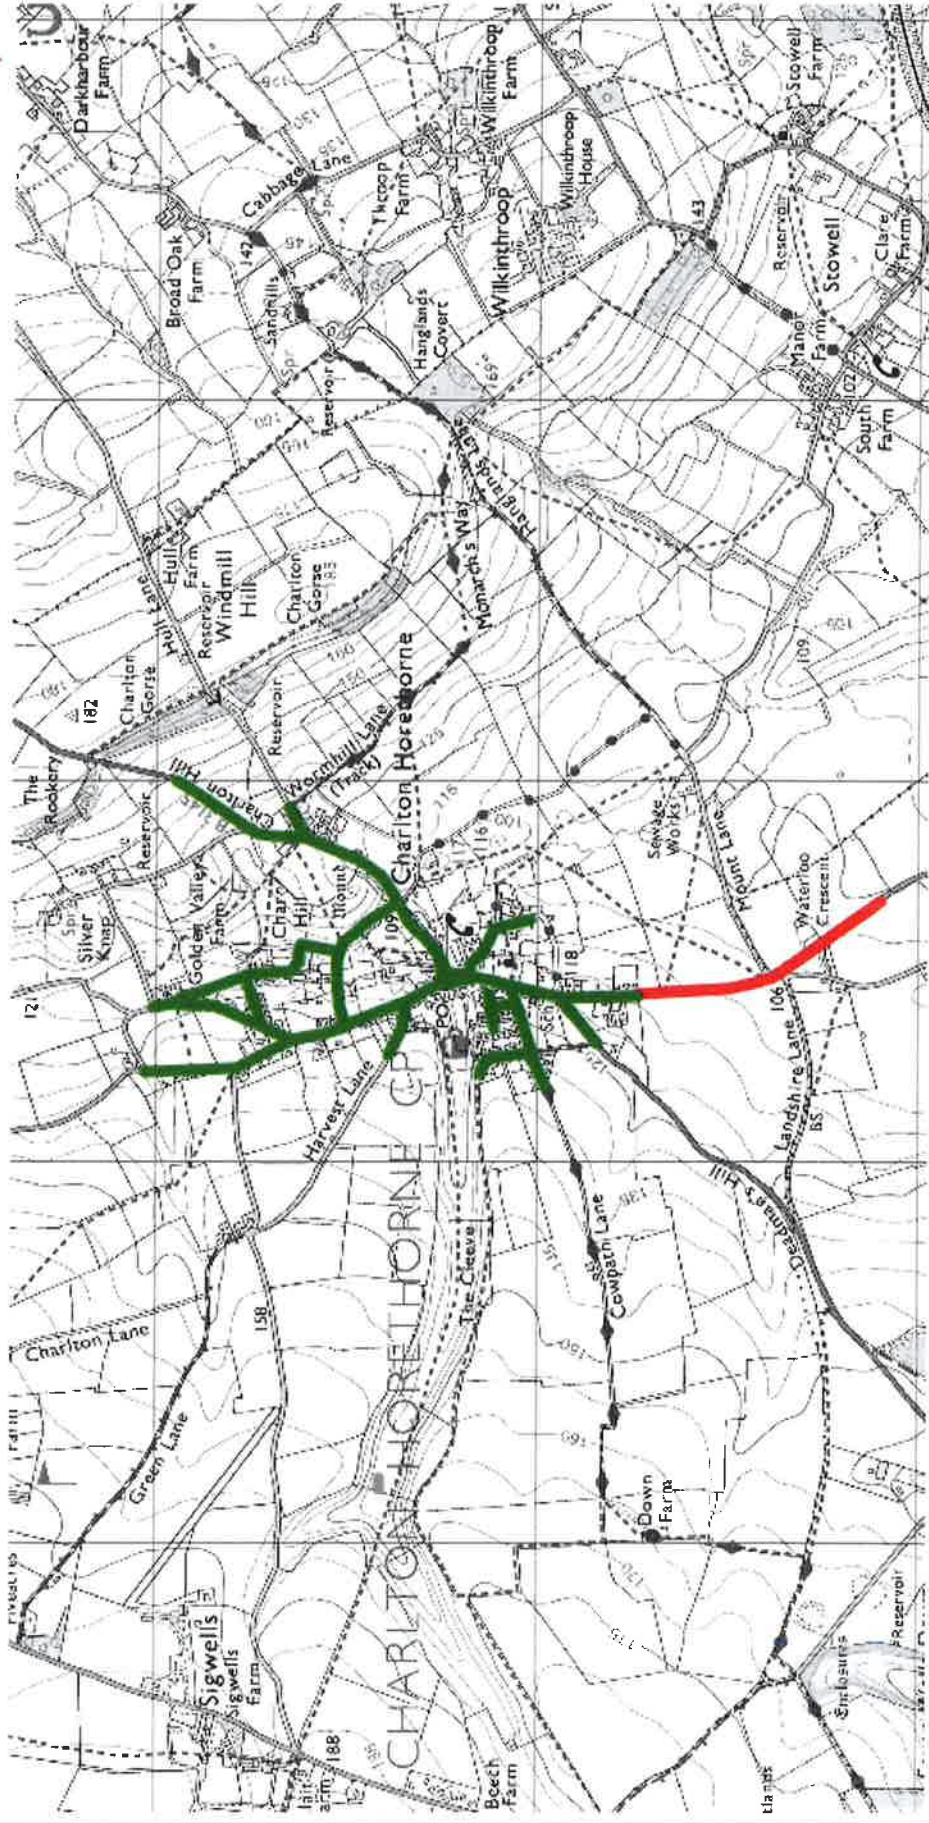

SOMERSET COUNTY COUNCIL
intranet MAPPING

TRO - Charlton Horethorne Speed Restrictions.

Scale - 1:17,856.26

Easting: 366672, Northing: 123173

Red Line = 40mph Speed Restriction
Green Line = 30 mph Speed Restriction

Requested by Parish Council backed by County Councillor

Somerset County Council 100038382 (2018) Crown Copyright