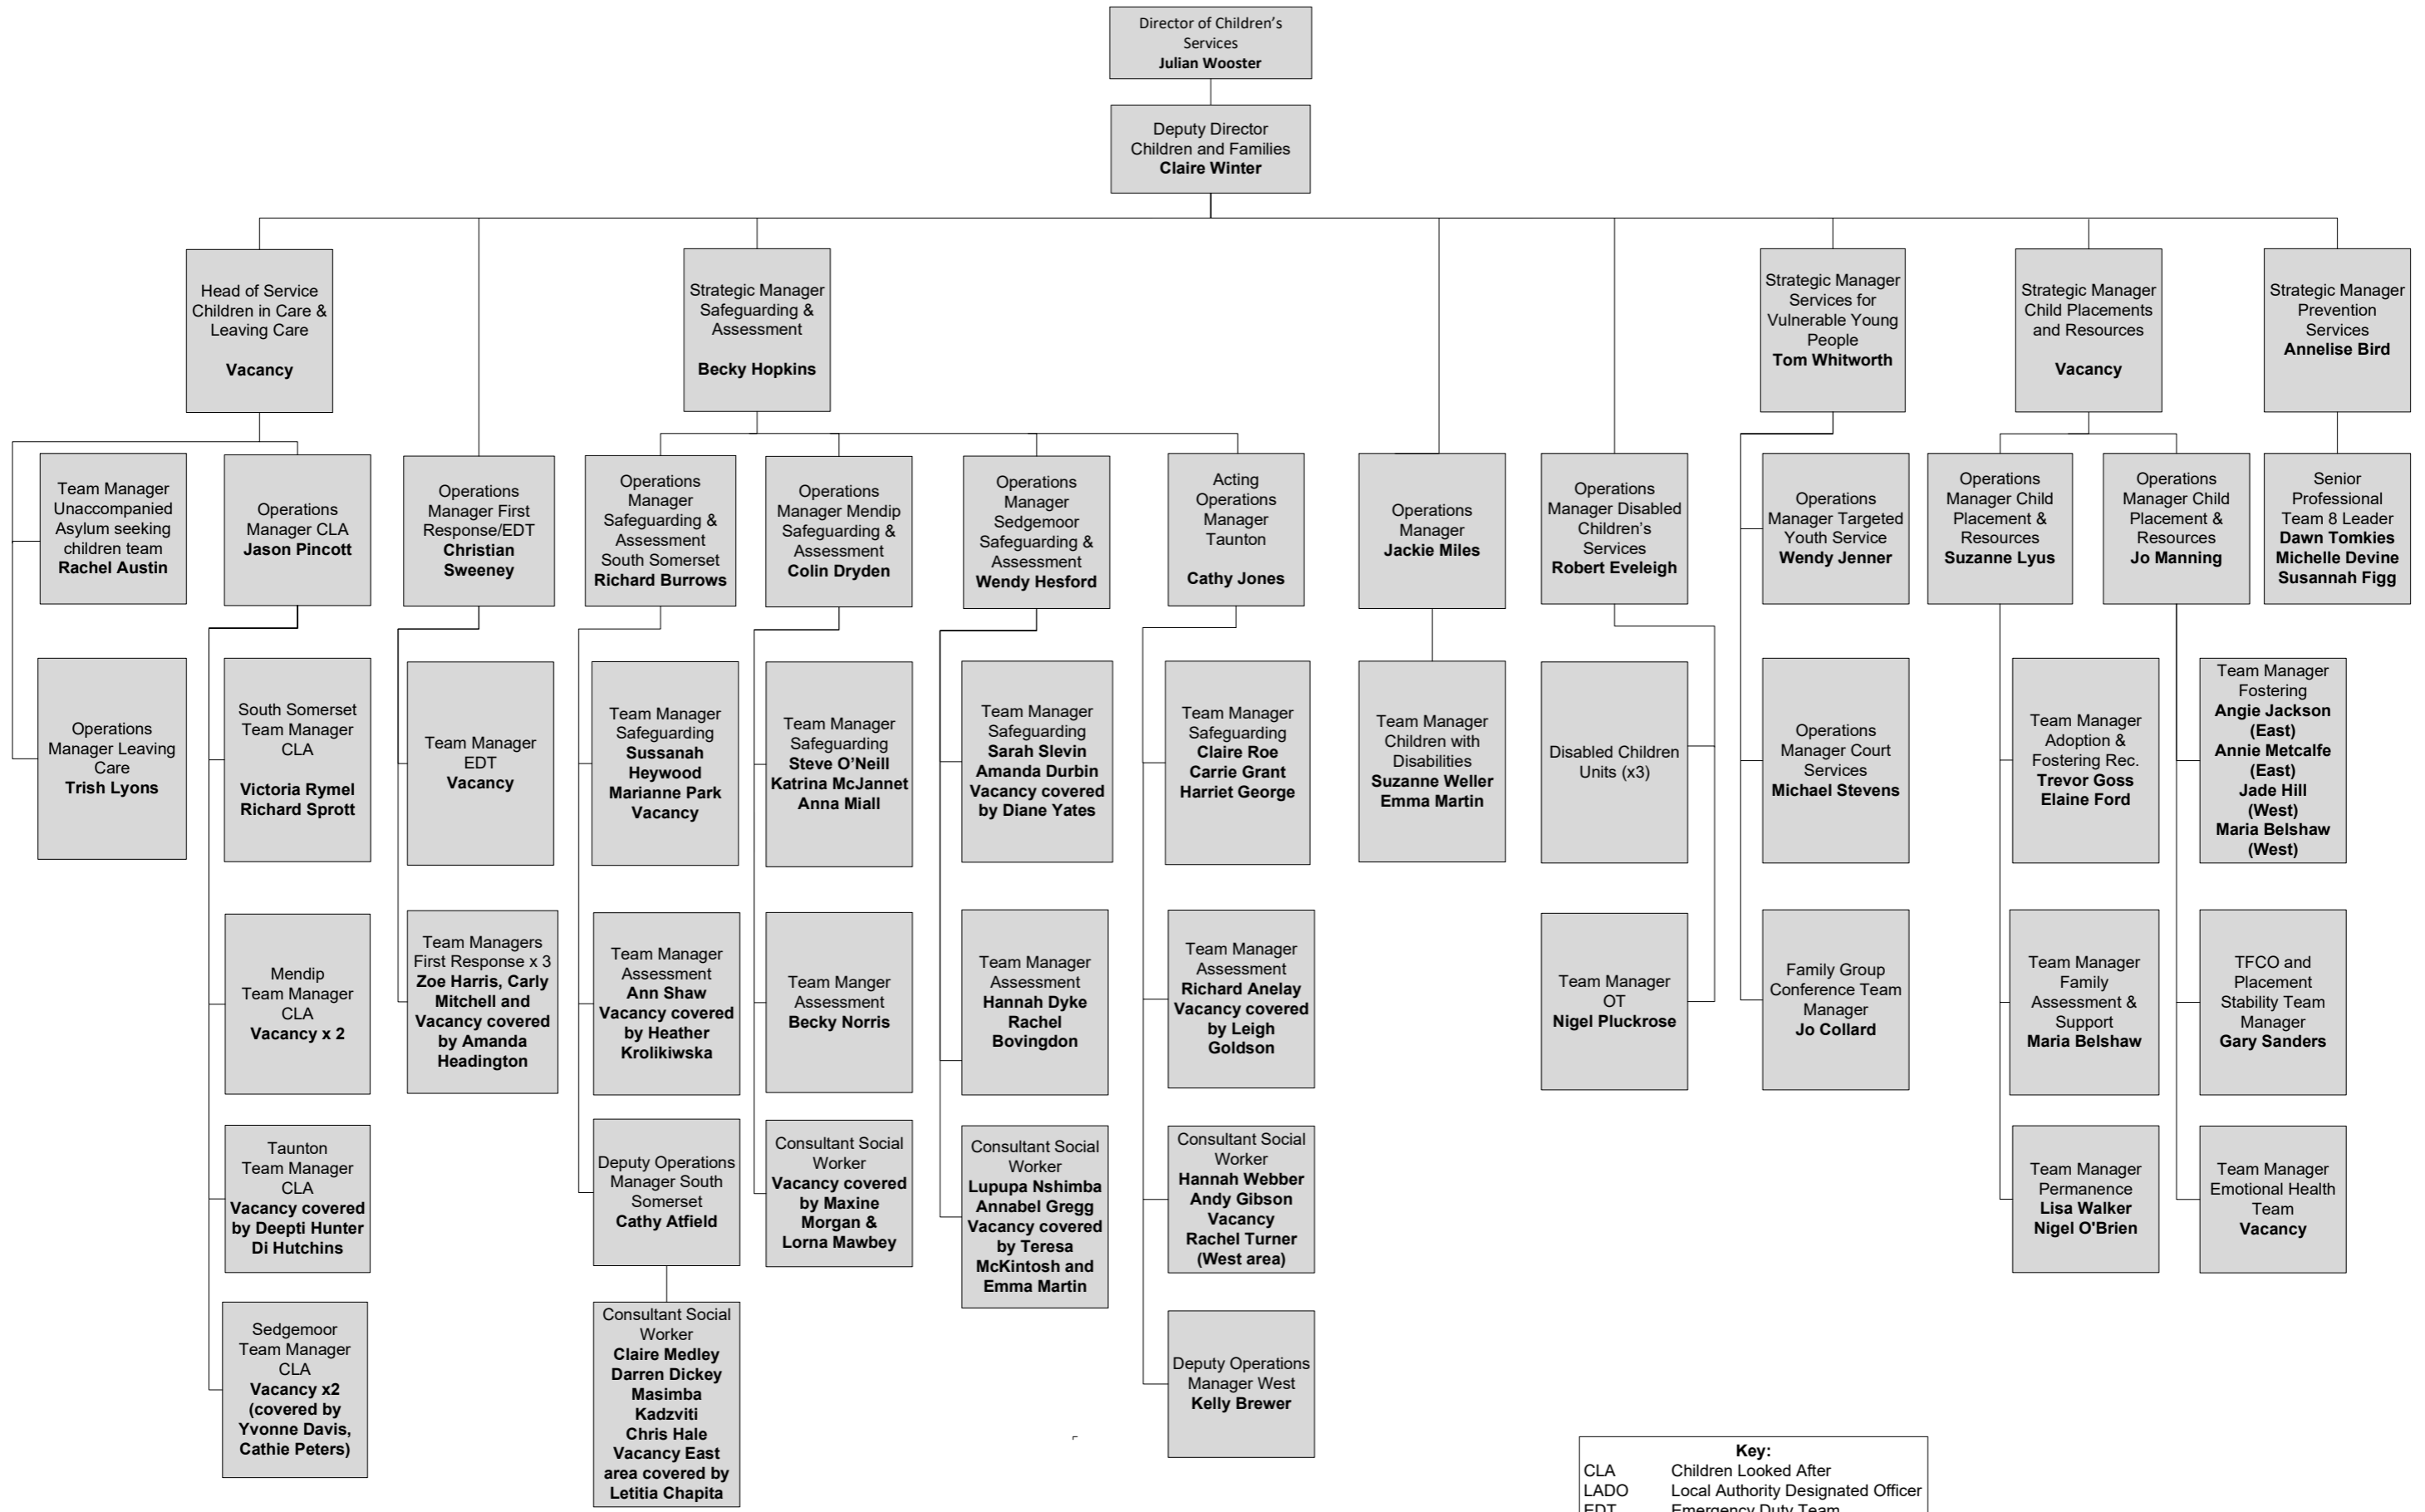

# Children's Social Care – April 2018

**Key:**  
 CLA Children Looked After  
 LADO Local Authority Designated Officer  
 EDT Emergency Duty Team  
 Rec Recruitment  
 QA Quality Assurance

Note: This chart includes management posts at grade 8 and above only and therefore not all direct reports are shown. The position on the structure chart indicates reporting lines not grade of post.