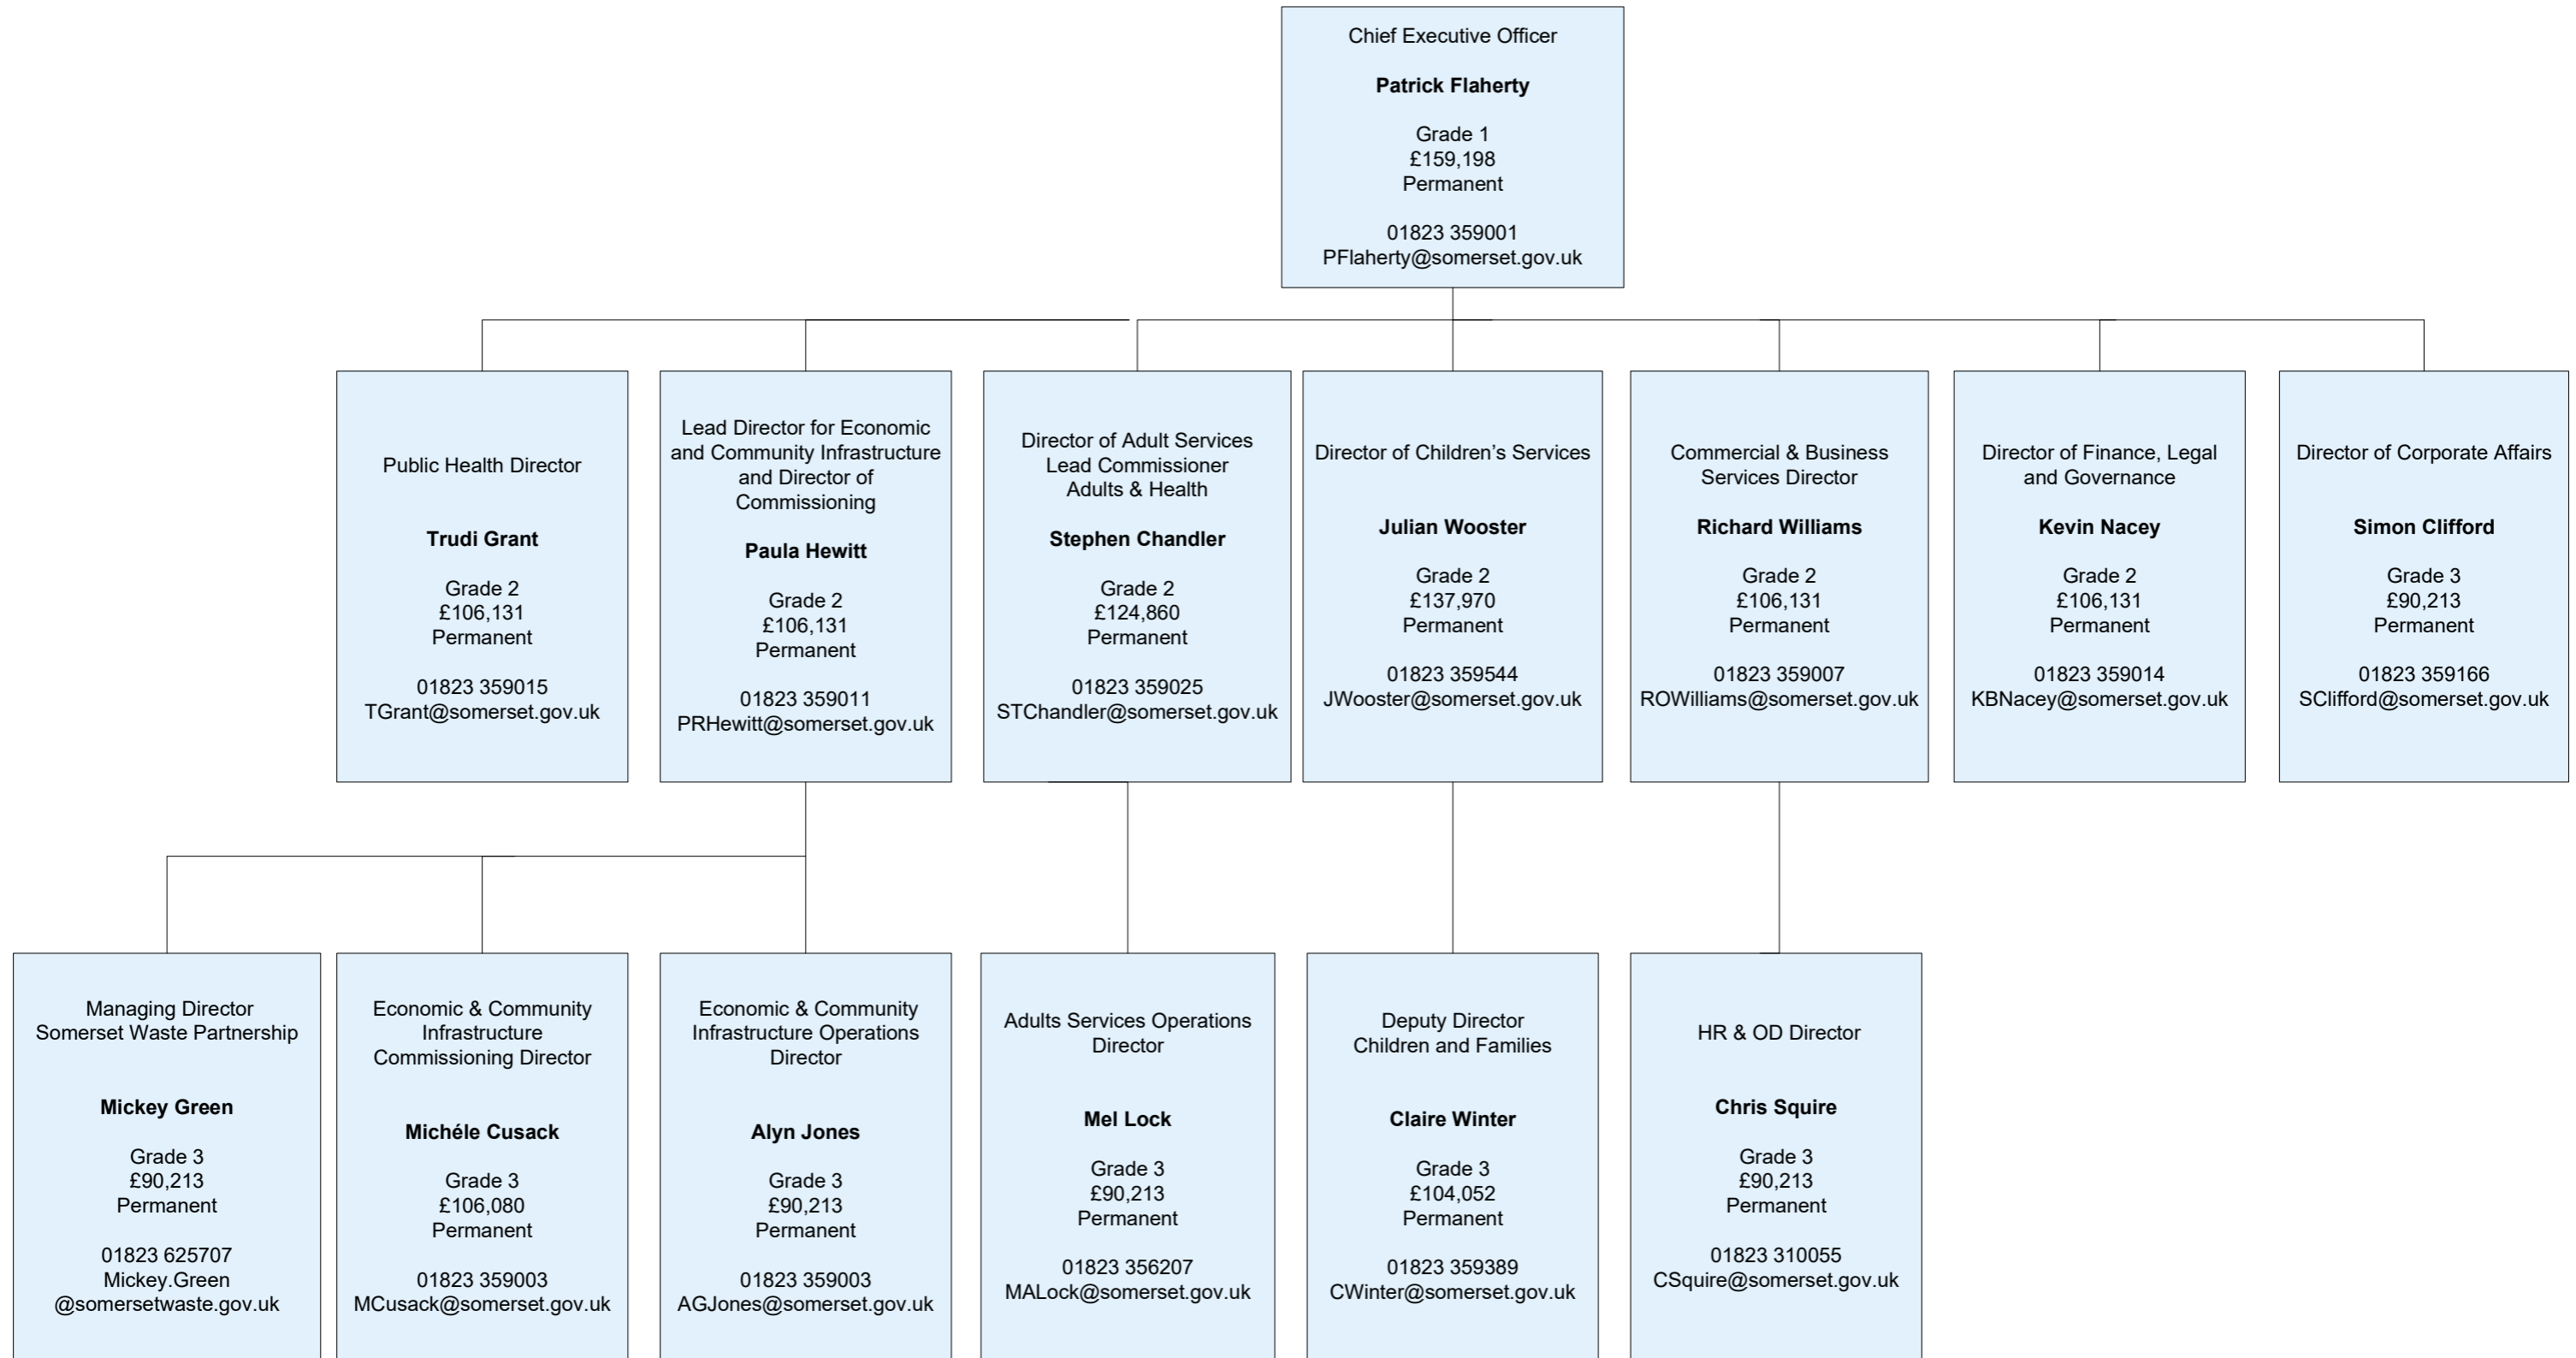

Senior Leadership Team Structure: April 2018

This structure chart will be updated in September 2018 to reflect the changes recently announced (May 2018).