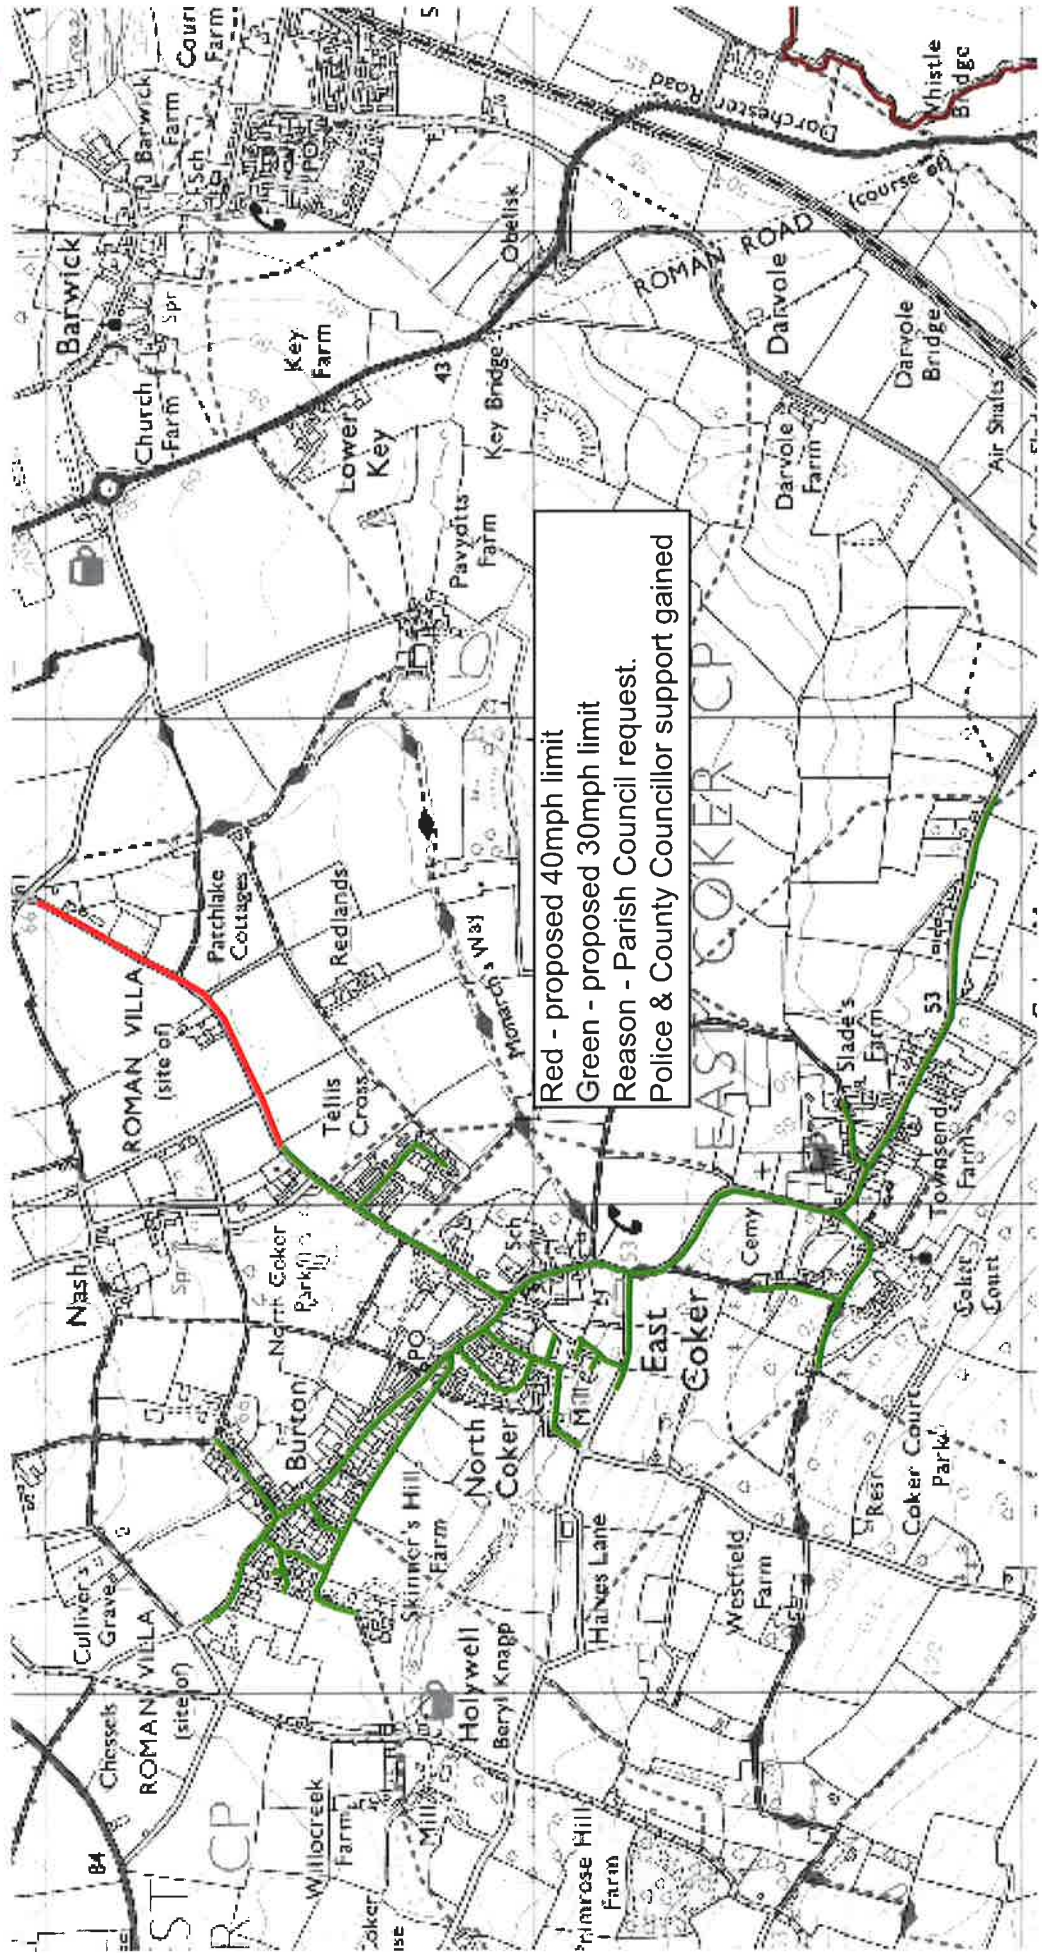

SOMERSET COUNTY COUNCIL
EAST COKER, VARIOUS LOCATIONS
(IN THE PARISH OF EAST COKER)
(30MPH AND 40MPH SPEED LIMITS)
ORDER 2018

SOMERSET COUNTY COUNCIL in exercise of its powers under Section 84 of the Road Traffic Regulation Act 1984 (hereinafter referred to as "the Act of 1984") and of all other enabling powers, and after consultation with the Chief Officer of Police in accordance with Part III of Schedule 9 to the Act of 1984, hereby makes the following Order:-

SCHEDULE 1
30MPH Speed Limit

Higher Burton Road, East Coker	From the junction with Nursery Lane to its junction with Yeovil Road
Yeovil Road East Coker	From its junction with High Bruton Road and Main Street to a point 100 metres northeast of its junction with Langlands Lane
Halves Lane, East Coker	From its junction with Main Street to a point 20 metres northwest of its junction with Drakes Meadow
Coker Marsh, East Coker	From its junction with Stoney Lane for a distance of 500 metres in an easterly direction
Main Street, East Coker	For its entire length
Mill Close East Coker	For its entire length
Mill Lane East Coker	For its entire length
Long Furlong Lane East Coker	For its entire length
Meadow View East Coker	For its entire length
Broadacres East Coker	For its entire length
Burton Lane East Coker	For its entire length
Tellis Cross East Coker	For its entire length
North Coker Mill East Coker	For its entire length
Drakes Meadow East Coker	For its entire length
Moor Lane East Coker	For its entire length
Coker Court Lane East Coker	For its entire length
Back Lane East Coker	For its entire length

SOMERSET COUNTY COUNCIL

intranet MAPPING

Various Roads, East Coker - proposed
30mph & 40mph speed limits

Scale - 1:15,000

Easting: 354469, Northing: 113015

Red - proposed 40mph limit
Green - proposed 30mph limit
Reason - Parish Councilor support gained
Police & County Councilor support gained