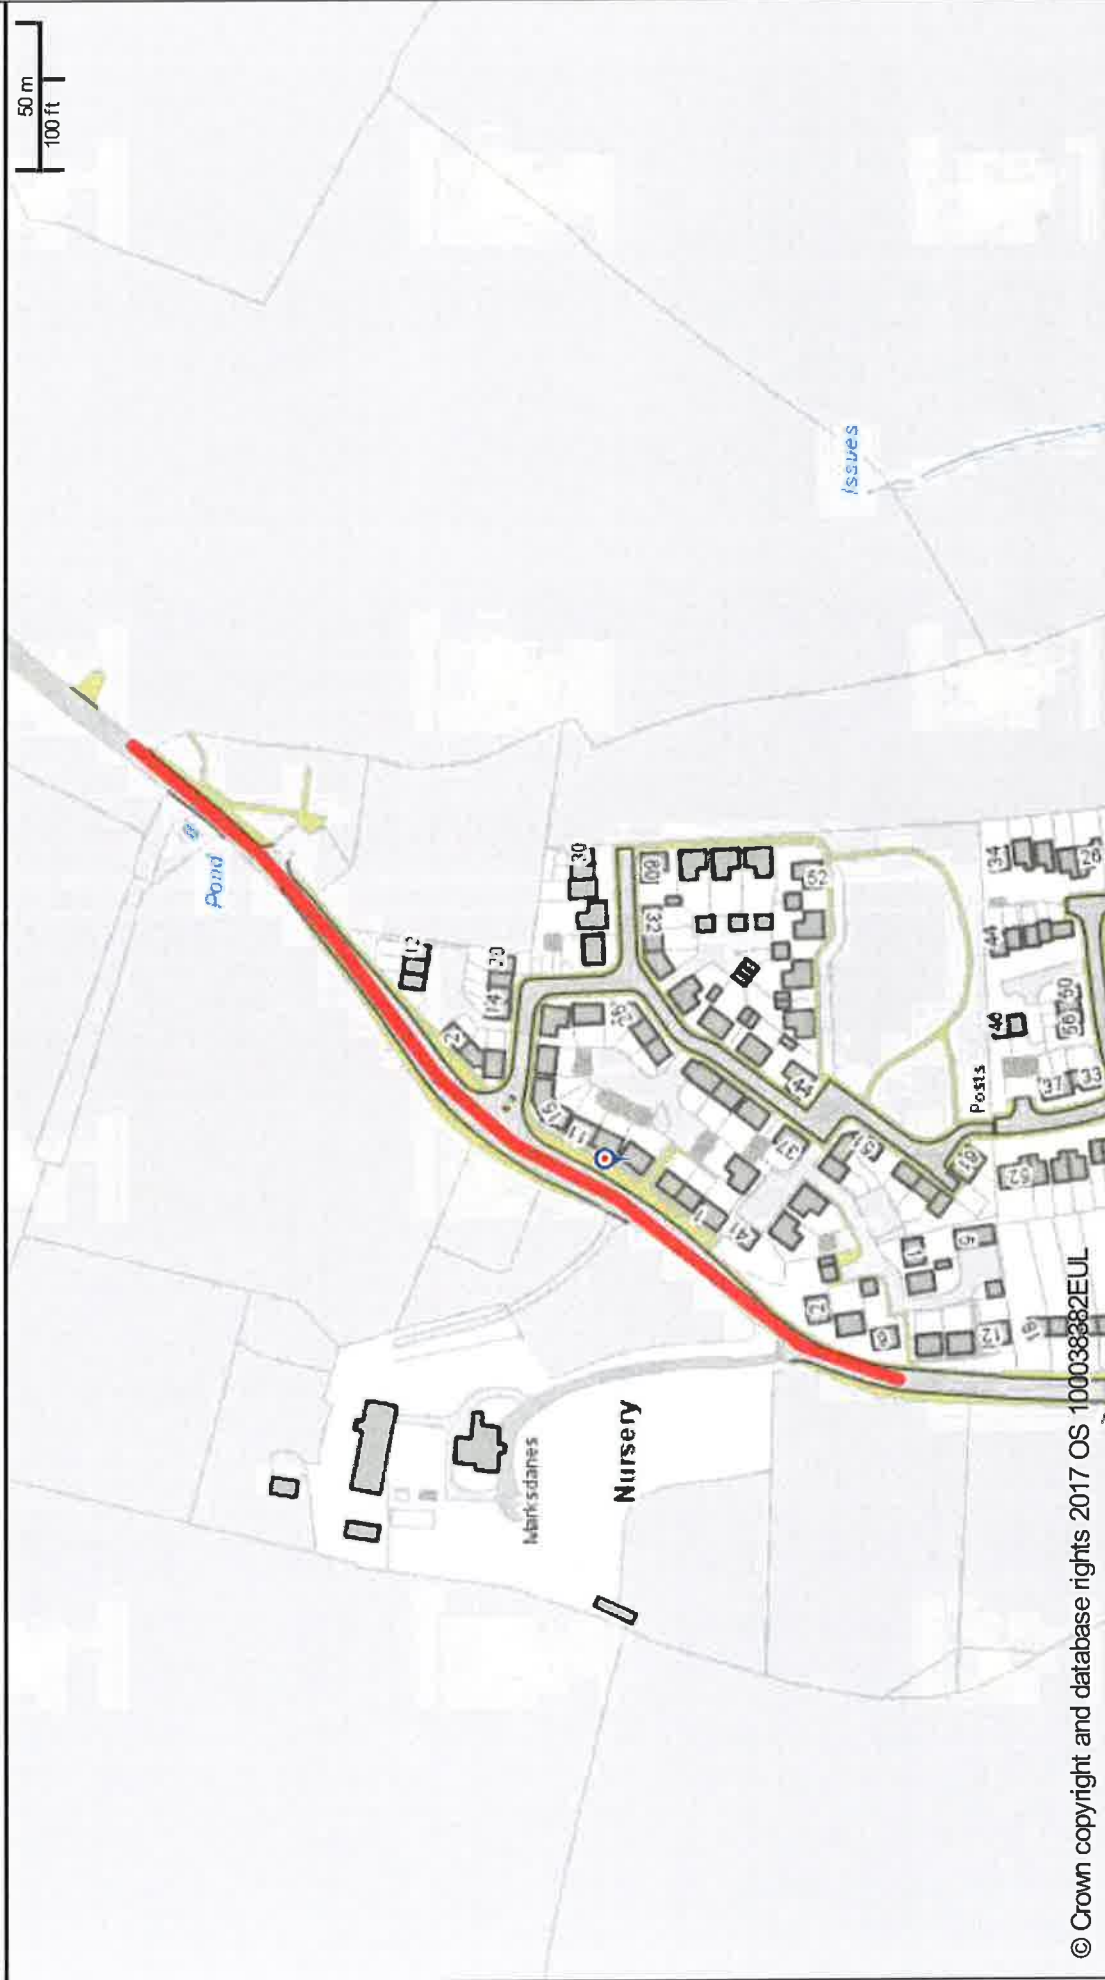

Proposed 30mph Speed Limit Extension, A359 Cuckoo Hill, Bruton

© Crown copyright and database rights 2017 OS 100038382EUL

Somerset County Council
County Hall
Taunton
TA1 4DY
0300 123 2224
WWW.SOMERSET.GOV.UK

Scale: 1:2500 @ A4
Printed on: 21/11/2018 at 14:47 PM

© Crown copyright and database rights 2017 OS 100038382. You are granted a non-exclusive, royalty free, revocable licence solely to view the Licensed Data for non-commercial purposes for the period during which Somerset County Council makes it available. You are not permitted to copy, sub-licence, distribute, sell or otherwise make available the Licensed Data to third parties in any form. Third party rights to enforce the terms of this licence shall be reserved to OS.