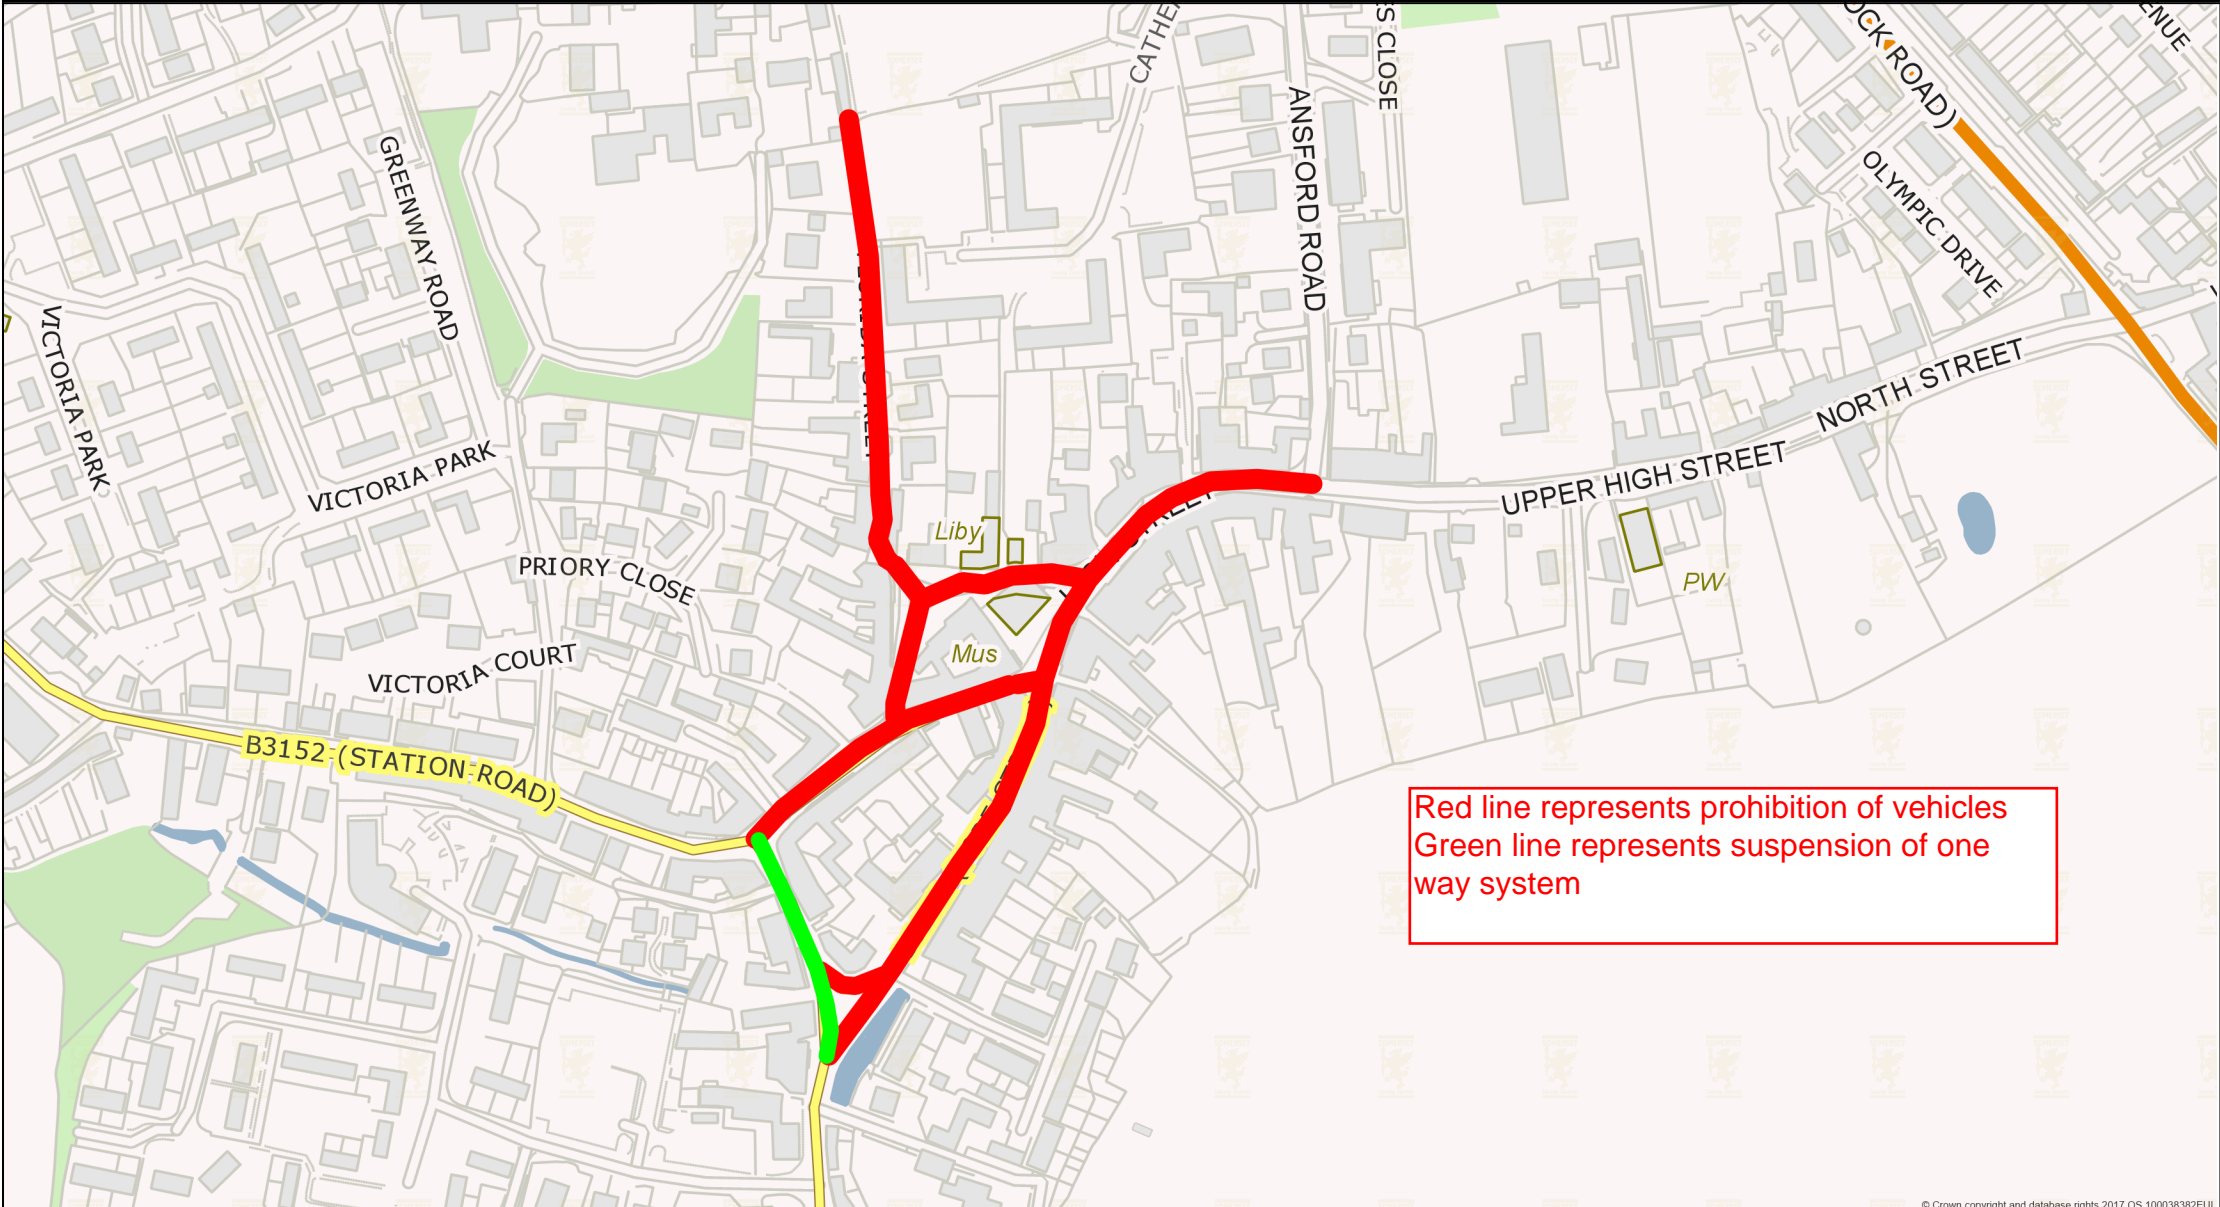

Plan Eat:Castle Cary - Temporary Prohibition of Vehicles and Temporary Suspension of One Way

Red line represents prohibition of vehicles
Green line represents suspension of one way system