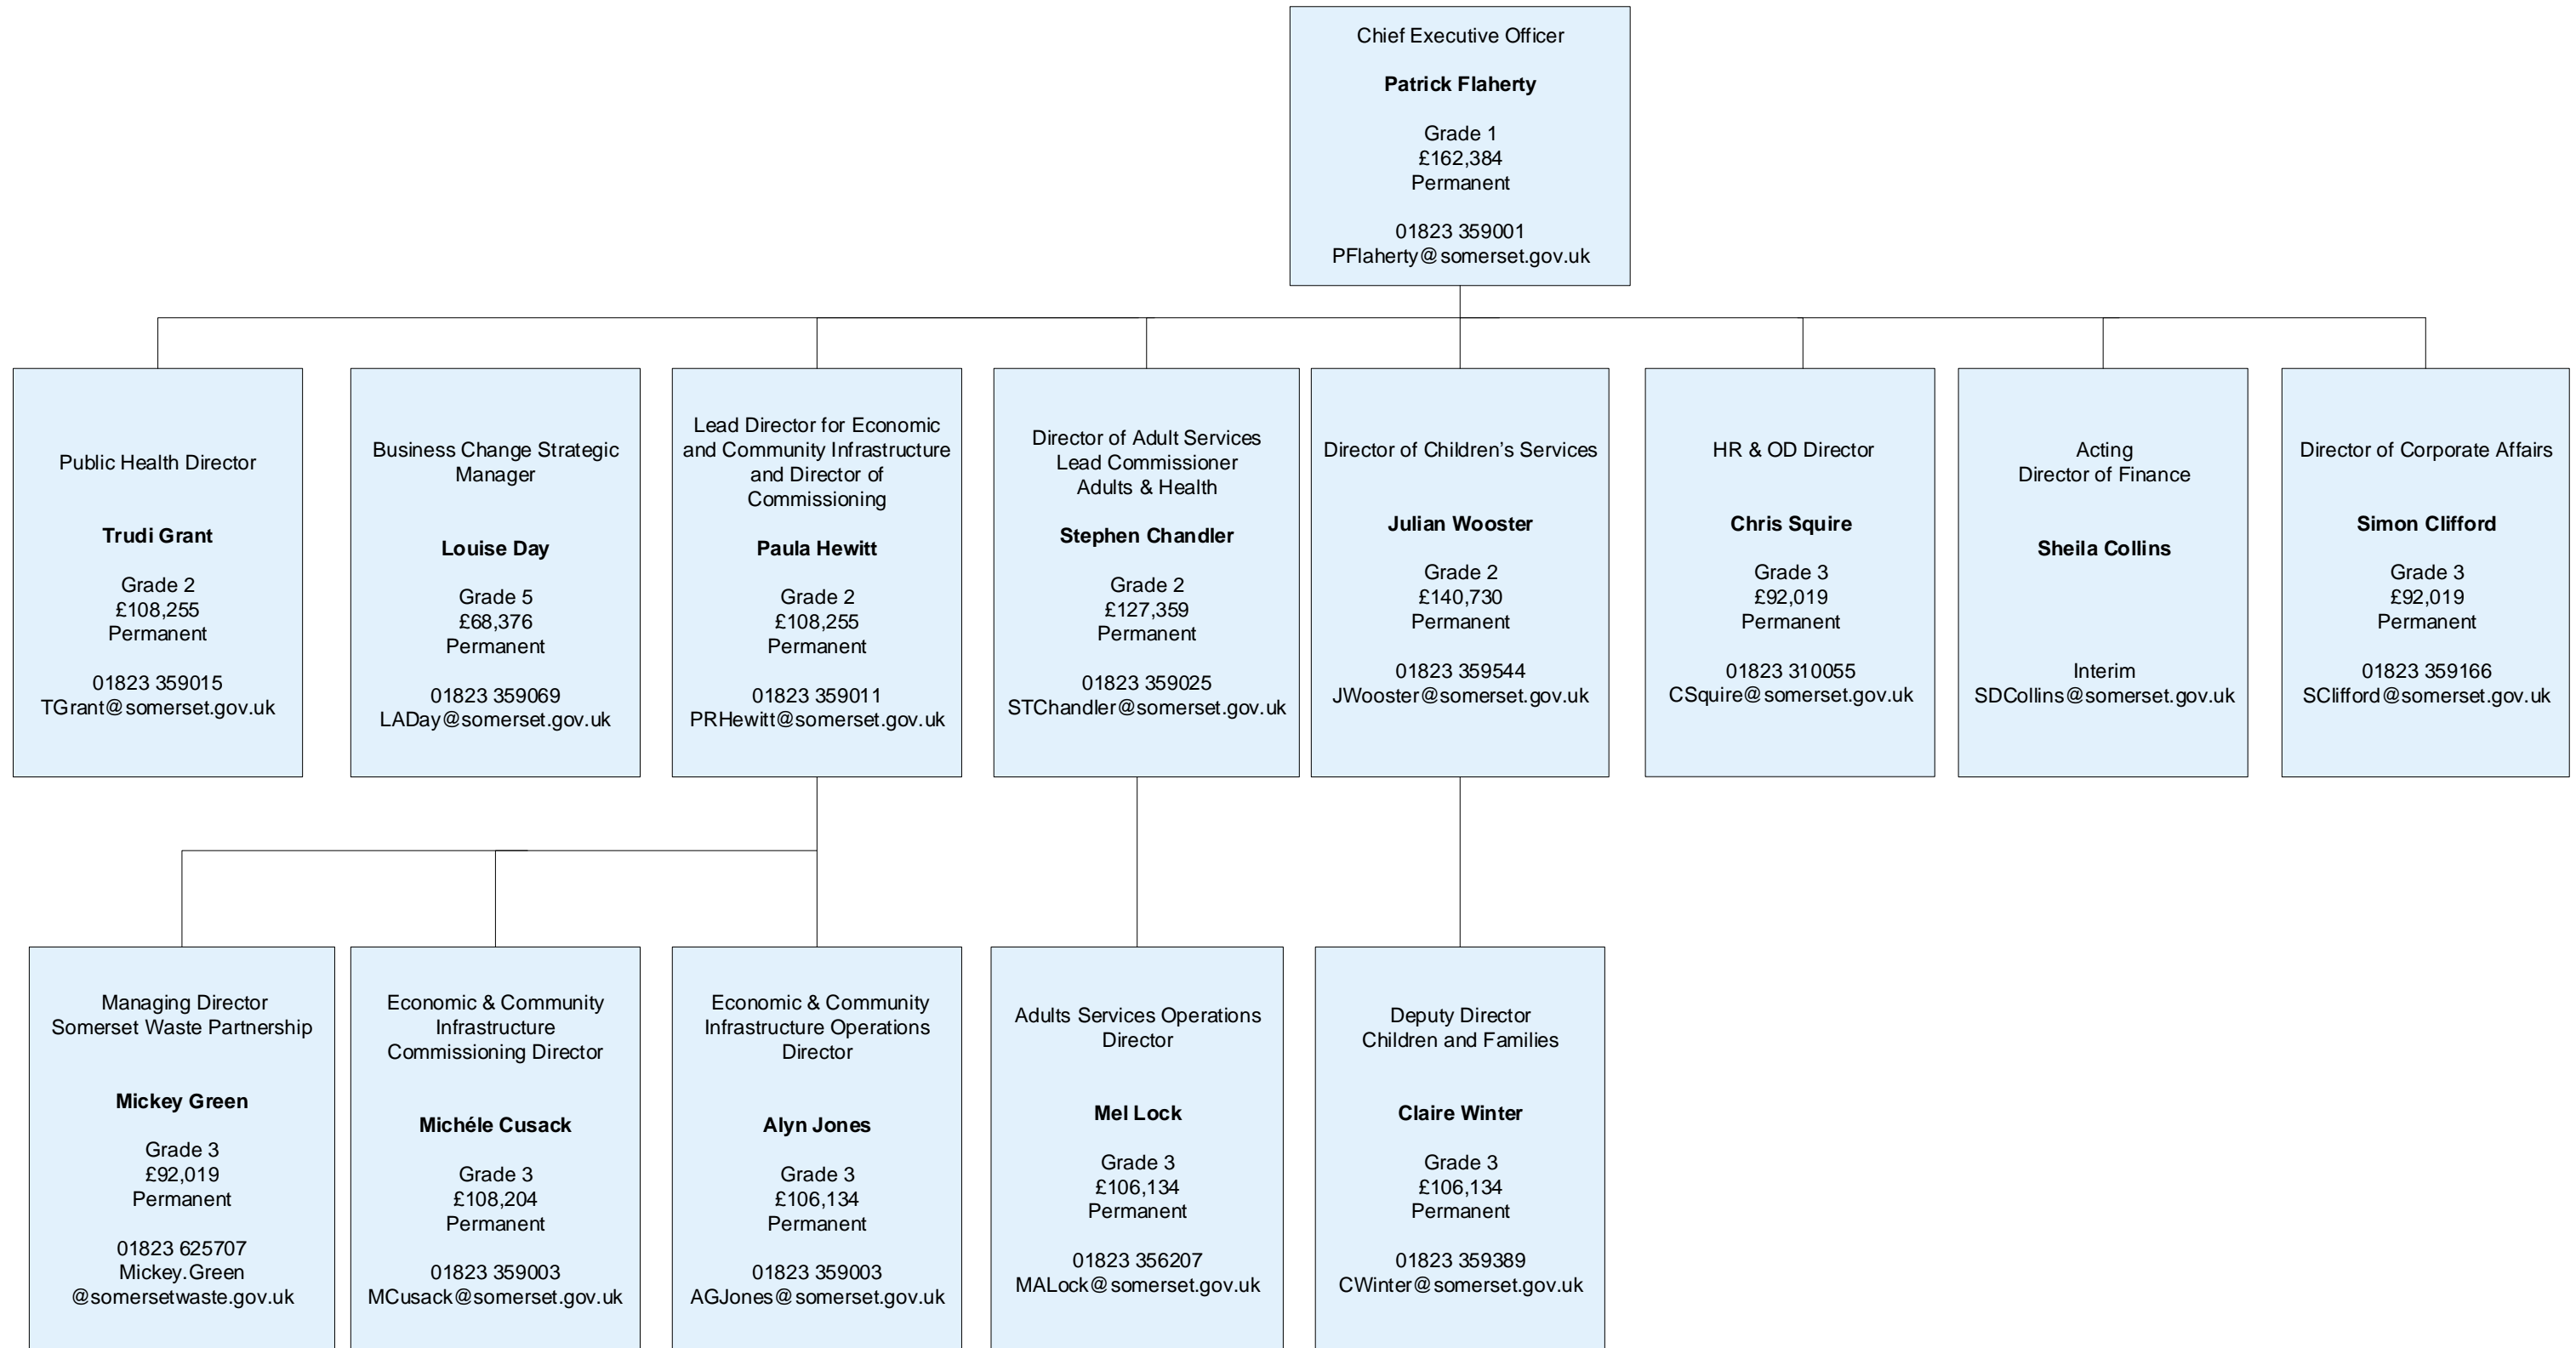

Senior Leadership Team Structure: April 2019

This structure chart will be updated in September 2018 to reflect the changes recently announced (May 2018).