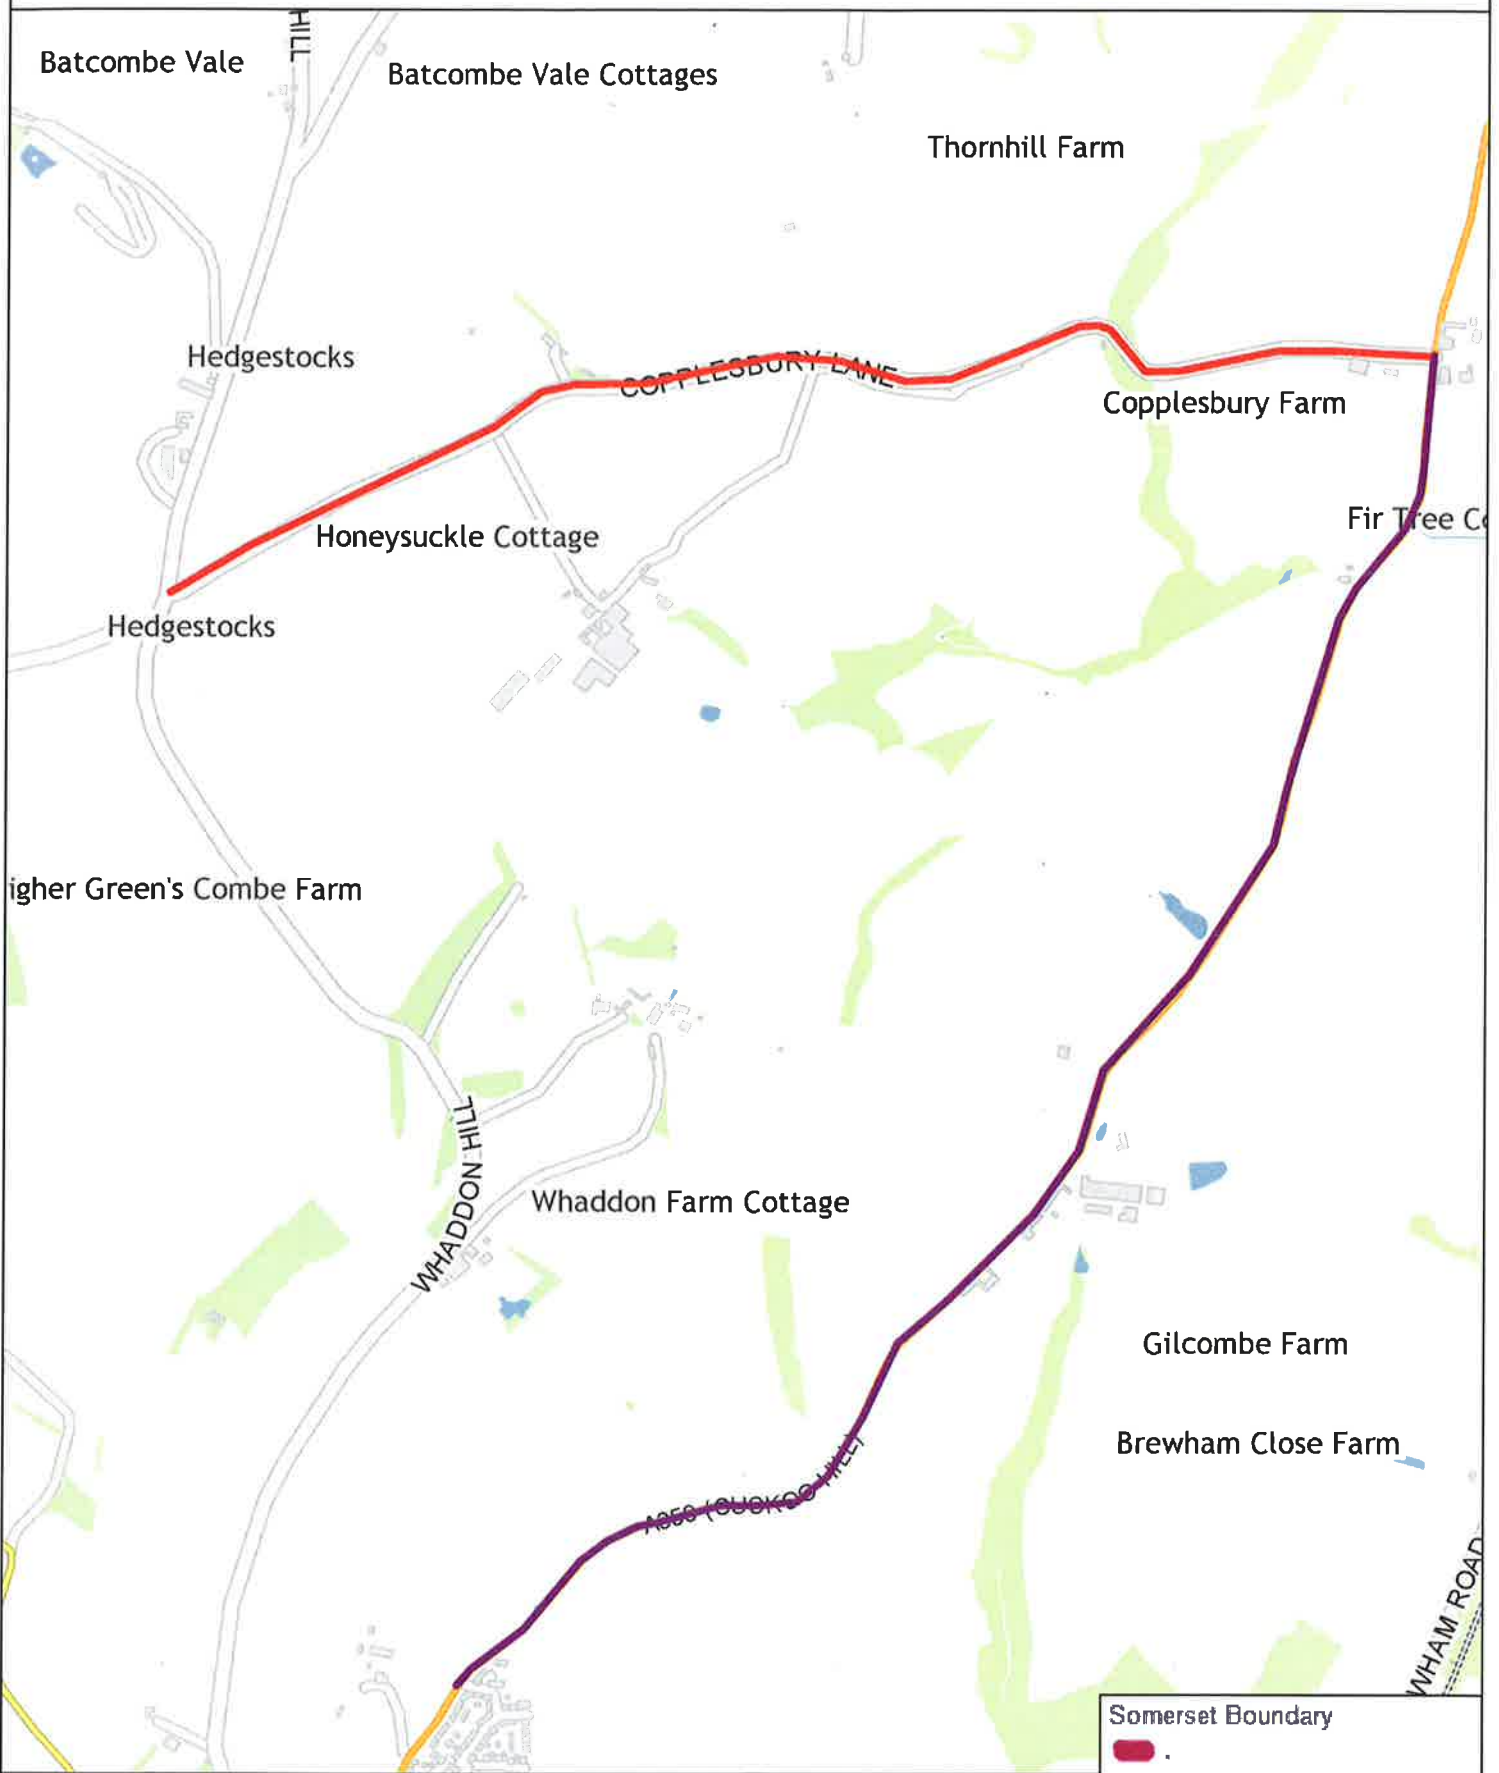

TTRO -Temporary Traffic Restrictions Bruton (Shindig Weekender)

Red Lines = Road Closure Purple Line = 30mph Speed Restriction & No Waiting, loading and unloading

WWW.SOMERSET.GOV.UK

Somerset County Council
County Hall
Taunton
TA1 4DY
0300 123 2224

Scale: 1:10000

Centre: 369123, 136848

Date produced: 2019-04-04
12:30:35

© Crown copyright
2019 OS
100038382EUL.
Use of this data is
subject to terms and
conditions.