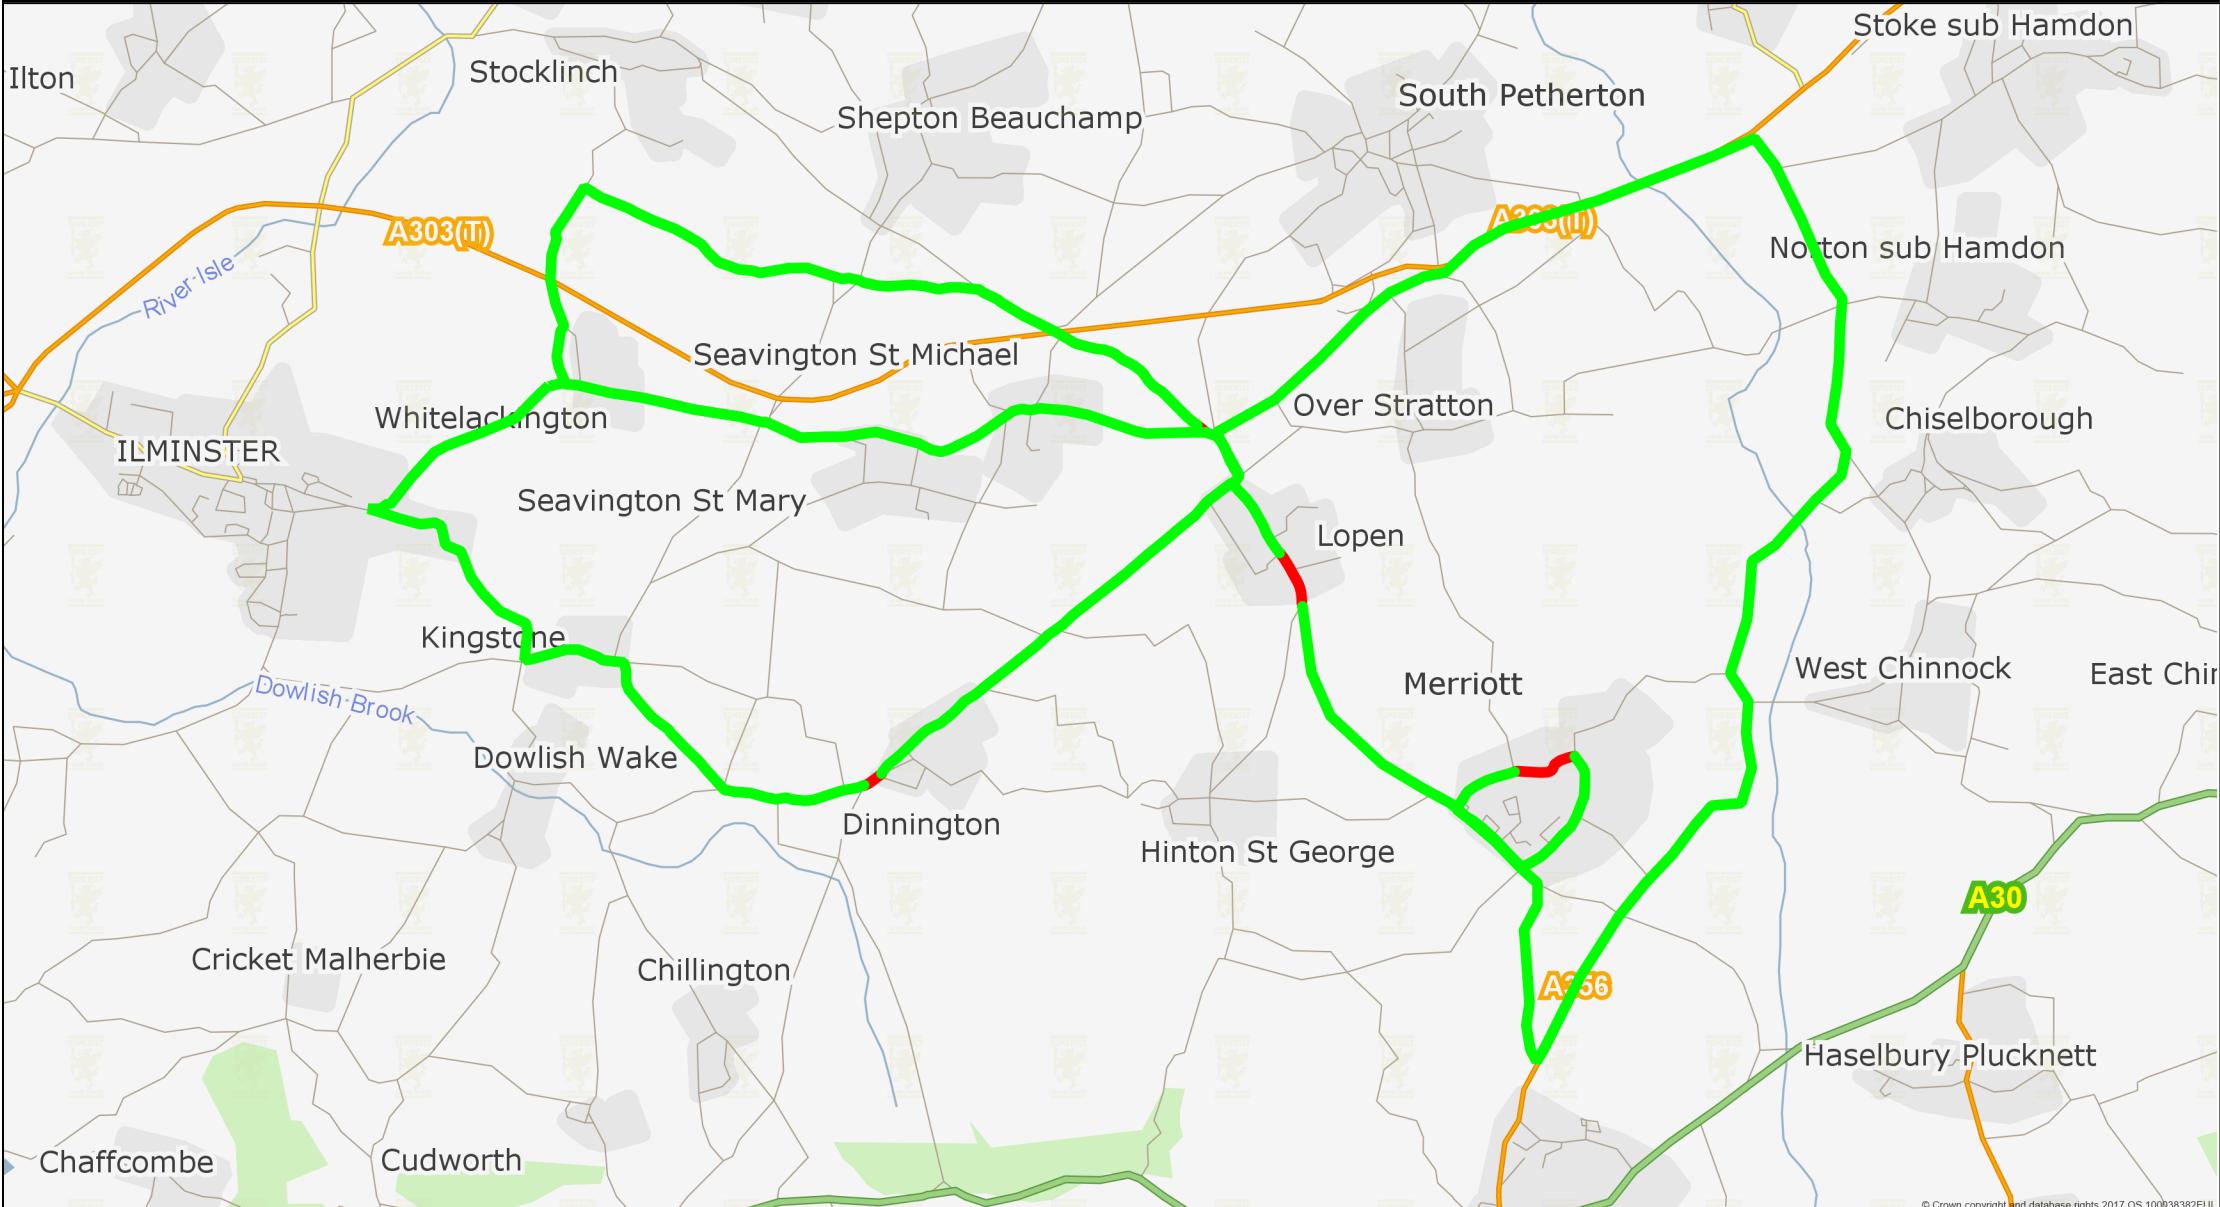

TTRO - Temporary Road Closures - South Somerset 17.06.2019 - 20.08.2019 - Gigaclear

Red Lines = Road Closures - Green Lines = Diversion Routes

WWW.SOMERSET.GOV.UK

Somerset County Council
County Hall
Taunton
TA1 4DY
0300 123 2224

Scale:1:50000

Centre:341529, 113903

Date produced:2019-04-25 14:51:14

© Crown copyright and database rights 2019 OS 100038382. You are granted a non-exclusive, royalty free, revocable licence solely to view the Licensed Data for non-commercial purposes for the period during which Somerset County Council makes it available. You are not permitted to copy, sub-license, distribute, sell or otherwise make available the Licensed Data to third parties in any form. Third party rights to enforce the terms of this licence shall be reserved to OS.