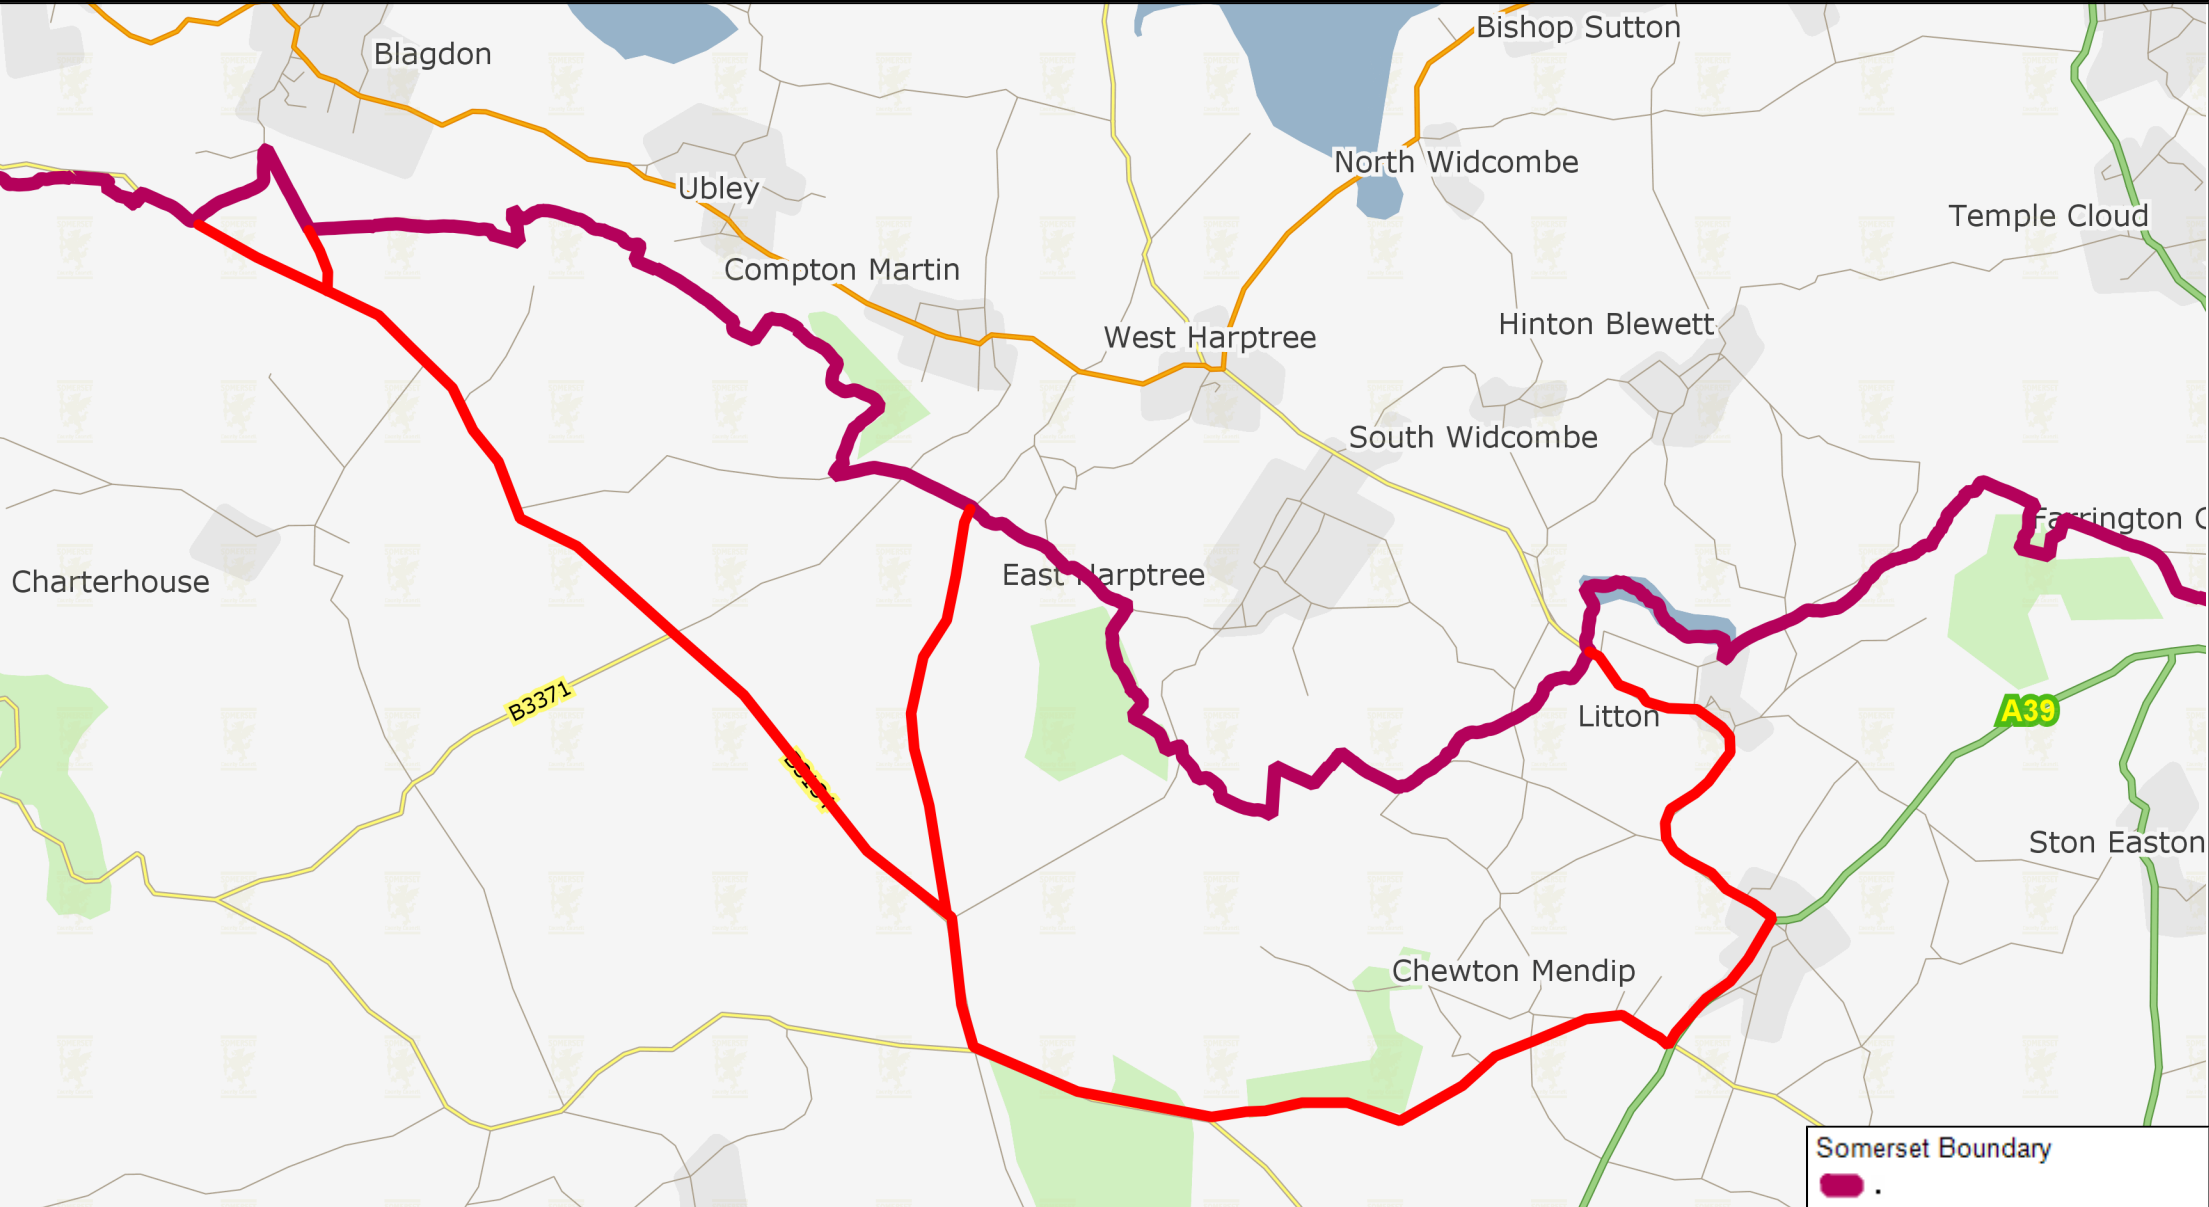

TTRO - Temporary Rolling Road Closures - Circuit of the Mendips National Series Cycle Race

Plum Line = Somerset CC Boundry **Red Lines - Rolling Road Closures**

Somerset Boundary
■

WWW.SOMERSET.GOV.UK

Somerset County Council
County Hall
Taunton
TA1 4DY
0300 123 2224

Scale:1:50000

Centre:355366, 155270

Date produced:2019-05-14 11:06:14

© Crown copyright and database rights 2019 OS 100038382. You are granted a non-exclusive, royalty free, revocable licence solely to view the Licensed Data for non-commercial purposes for the period during which Somerset County Council makes it available. You are not permitted to copy, sub-license, distribute, sell or otherwise make available the Licensed Data to third parties in any form. Third party rights to enforce the terms of this licence shall be reserved to OS.